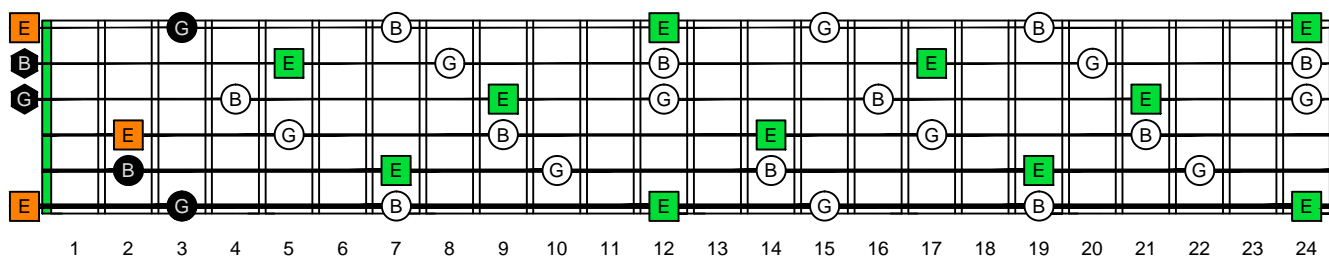

# Em EDCAG octaves minor arpeggio (box shapes)

Em minor arpeggio  
SEMITONOMETER

BOX  
SHAPE

www.cagedoctaves.com

Zon Brookes

6Em4Em1 - Em arpeggio box shape

Standard tuning

[www.cagedoctaves.com/blogozon104.html](http://www.cagedoctaves.com/blogozon104.html)

ENTIRE FINGERBOARD NOTE NAMES

ENTIRE FINGERBOARD INTERVALS