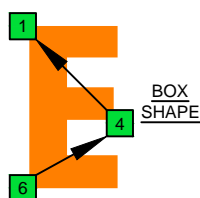

# Em EDCAG octaves minor arpeggio (box shapes)

Em minor arpeggio  
SEMITONOMETER

BOX  
SHAPE

www.cagedoctaves.com

Zon Brookes

6Em4Em1 - Em arpeggio box shape

Standard tuning

[www.cagedoctaves.com/blogozon104.html](http://www.cagedoctaves.com/blogozon104.html)

ENTIRE FINGERBOARD NOTE NAMES

ENTIRE FINGERBOARD INTERVALS