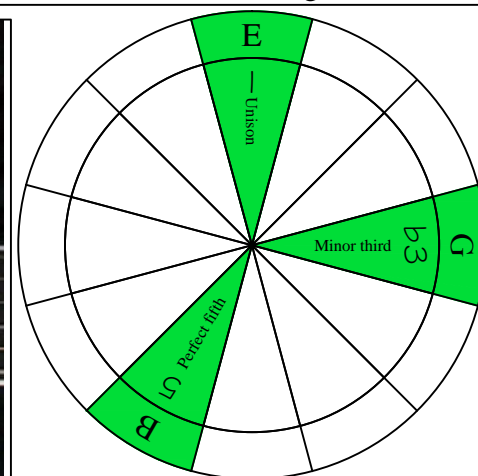

# Em EDCAG octaves minor arpeggio (box shapes)

Em minor arpeggio  
SEMITONOMETER

BOX  
SHAPE

www.cagedoctaves.com

Zon Brookes

6Em4Em1 - Em arpeggio box shape

Standard tuning

[www.cagedoctaves.com/blogozon104.html](http://www.cagedoctaves.com/blogozon104.html)

ENTIRE FINGERBOARD NOTE NAMES

ENTIRE FINGERBOARD INTERVALS