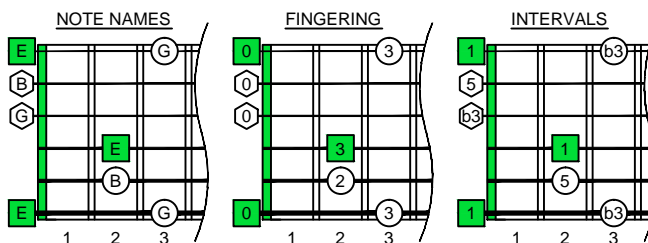

# Em EDCAG octaves minor arpeggio (box shapes)

Em minor arpeggio  
SEMITONOMETER

BOX  
SHAPE

www.cagedoctaves.com

Zon Brookes

6Em4Em1 - Em arpeggio box shape

Standard tuning

[www.cagedoctaves.com/blogozon104.html](http://www.cagedoctaves.com/blogozon104.html)

ENTIRE FINGERBOARD NOTE NAMES

ENTIRE FINGERBOARD INTERVALS