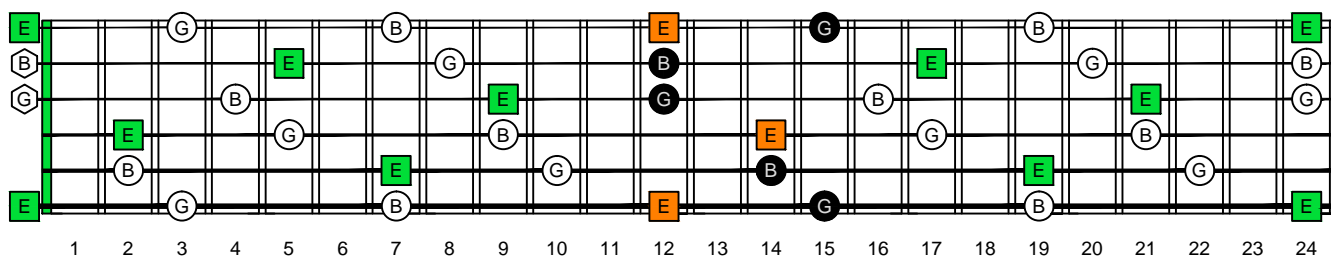

Em EDCAG octaves minor arpeggio (box shapes)

Em minor arpeggio
SEMITONOMETER

BOX
SHAPE

www.cagedoctaves.com

Zon Brookes

6Em4Em1 at fret 12 - Em arpeggio box shape

Standard tuning

www.cagedoctaves.com/blogozon104.html

ENTIRE FINGERBOARD NOTE NAMES

ENTIRE FINGERBOARD INTERVALS