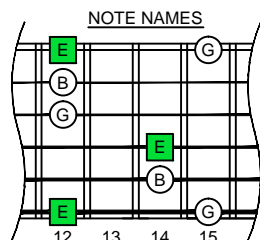

Em EDCAG octaves minor arpeggio (box shapes)

Em minor arpeggio
SEMITONOMETER

BOX
SHAPE

www.cagedoctaves.com

Zon Brookes

6Em4Em1 at fret 12 - Em arpeggio box shape

Standard tuning

www.cagedoctaves.com/blogozon104.html

ENTIRE FINGERBOARD NOTE NAMES

ENTIRE FINGERBOARD INTERVALS