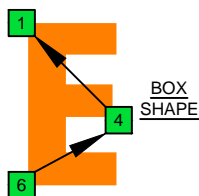

Em EDCAG octaves minor arpeggio (box shapes)

Em minor arpeggio
SEMITONOMETER

BOX
SHAPE

www.cagedoctaves.com

Zon Brookes

6Em4Em1 at fret 12 - Em arpeggio box shape

Standard tuning

www.cagedoctaves.com/blogozon104.html

ENTIRE FINGERBOARD NOTE NAMES

ENTIRE FINGERBOARD INTERVALS