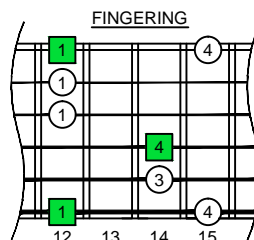

Em EDCAG octaves minor arpeggio (box shapes)

Em minor arpeggio
SEMITONOMETER

BOX
SHAPE

www.cagedoctaves.com

Zon Brookes

6Em4Em1 at fret 12 - Em arpeggio box shape

Standard tuning

www.cagedoctaves.com/blogozon104.html

ENTIRE FINGERBOARD NOTE NAMES

ENTIRE FINGERBOARD INTERVALS