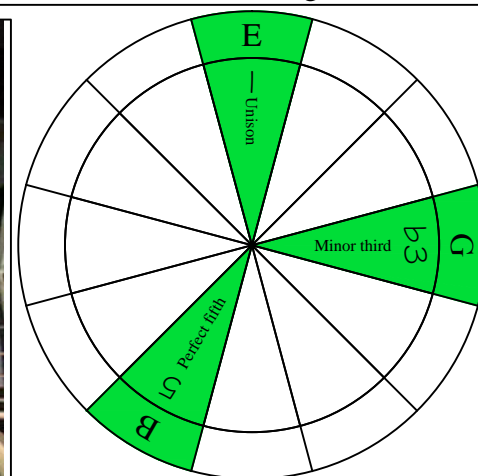

Em EDCAG octaves minor arpeggio (box shapes)

Em minor arpeggio
SEMITONOMETER

BOX
SHAPE

www.cagedoctaves.com

Zon Brookes

6Em4Em1 at fret 12 - Em arpeggio box shape

Standard tuning

www.cagedoctaves.com/blogozon104.html

ENTIRE FINGERBOARD NOTE NAMES

ENTIRE FINGERBOARD INTERVALS