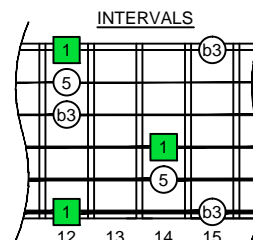

Em EDCAG octaves minor arpeggio (box shapes)

Em minor arpeggio
SEMITONOMETER

BOX
SHAPE

www.cagedoctaves.com

Zon Brookes

6Em4Em1 at fret 12 - Em arpeggio box shape

Standard tuning

www.cagedoctaves.com/blogozon104.html

ENTIRE FINGERBOARD NOTE NAMES

ENTIRE FINGERBOARD INTERVALS