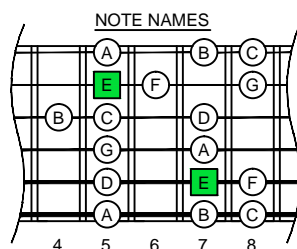

# E phrygian mode

**EDCAG**  
octaves  
(box shapes)

E phrygian mode  
SEMITONOMETER

www.cagedoctaves.com

Zon Brookes

5Cm2 - E phrygian mode box shape

Standard tuning

[www.cagedoctaves.com/blogozon105.html](http://www.cagedoctaves.com/blogozon105.html)