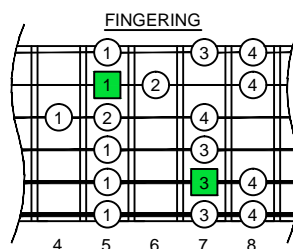

# E phrygian mode

**EDCAG**  
octaves  
(box shapes)

E phrygian mode  
SEMITONOMETER

www.cagedoctaves.com

Zon Brookes

5Cm2 - E phrygian mode box shape

Standard tuning

[www.cagedoctaves.com/blogozon105.html](http://www.cagedoctaves.com/blogozon105.html)