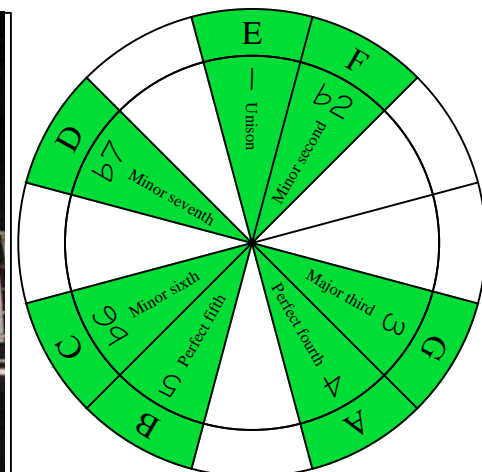

# E phrygian mode

**EDCAG**  
octaves  
(box shapes)

E phrygian mode  
SEMITONOMETER

www.cagedoctaves.com

Zon Brookes

5Cm2 - E phrygian mode box shape

Standard tuning

[www.cagedoctaves.com/blogozon105.html](http://www.cagedoctaves.com/blogozon105.html)

### ENTIRE FINGERBOARD NOTE NAMES

### ENTIRE FINGERBOARD INTERVALS