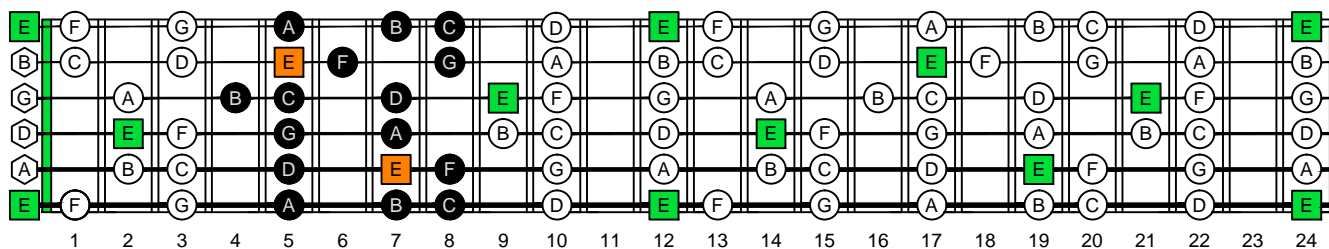

ENTIRE FINGERBOARD NOTE NAMES