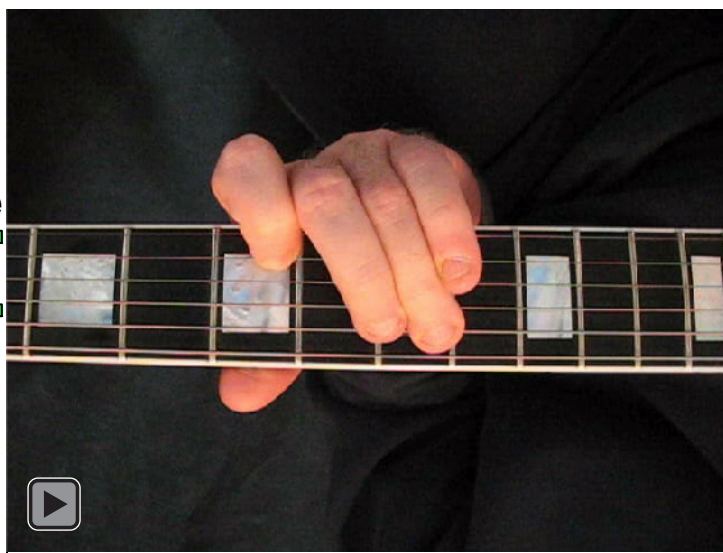

# E phrygian mode

**EDCAG**  
octaves  
(box shapes)

E phrygian mode  
SEMITONOMETER

www.cagedoctaves.com

Zon Brookes

5Cm2 - E phrygian mode box shape

Standard tuning

[www.cagedoctaves.com/blogozon105.html](http://www.cagedoctaves.com/blogozon105.html)