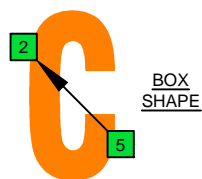

# E phrygian mode

**EDCAG**  
octaves  
(box shapes)

E phrygian mode  
SEMITONOMETER

www.cagedoctaves.com

Zon Brookes

5Cm2 - E phrygian mode box shape

Standard tuning

[www.cagedoctaves.com/blogozon105.html](http://www.cagedoctaves.com/blogozon105.html)