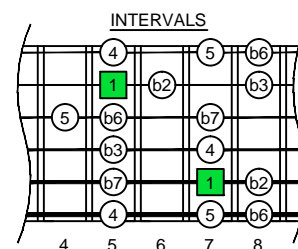

# E phrygian mode

**EDCAG**  
octaves  
(box shapes)

E phrygian mode  
SEMITONOMETER

www.cagedoctaves.com

Zon Brookes

5Cm2 - E phrygian mode box shape

Standard tuning

[www.cagedoctaves.com/blogozon105.html](http://www.cagedoctaves.com/blogozon105.html)