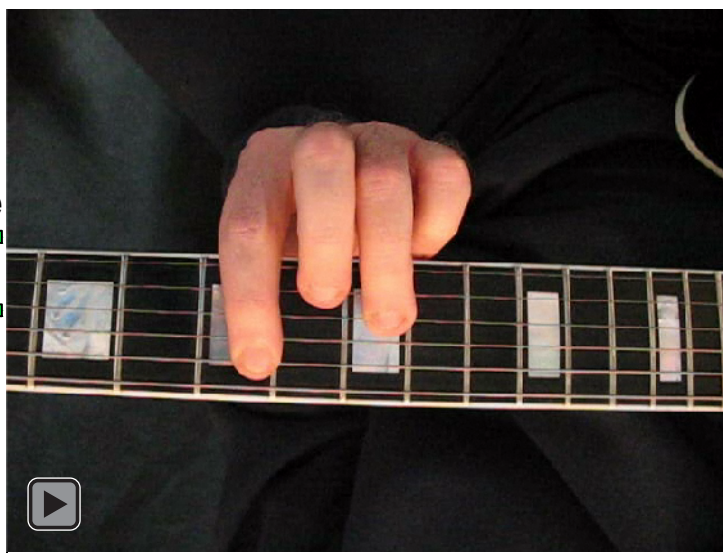

E phrygian mode

EDCAG
octaves
(box shapes)

E phrygian mode
SEMITONOMETER

BOX
SHAPE

www.cagedoctaves.com

Zon Brookes

5Am3 - E phrygian mode box shape

Standard tuning

www.cagedoctaves.com/blogozon105.html

ENTIRE FINGERBOARD NOTE NAMES

ENTIRE FINGERBOARD INTERVALS