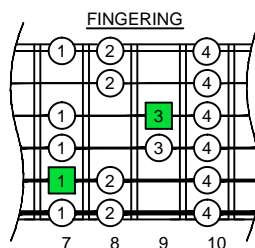

E phrygian mode

EDCAG
octaves
(box shapes)

E phrygian mode
SEMITONOMETER

BOX
SHAPE

www.cagedoctaves.com

Zon Brookes

5Am3 - E phrygian mode box shape

Standard tuning

www.cagedoctaves.com/blogozon105.html

ENTIRE FINGERBOARD NOTE NAMES

ENTIRE FINGERBOARD INTERVALS