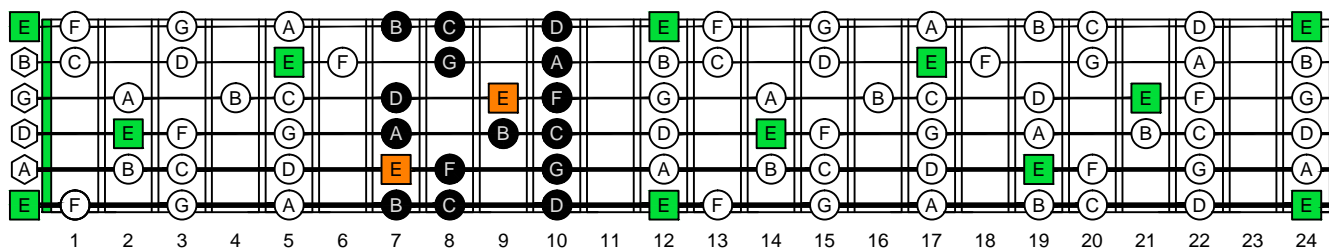

E phrygian mode

EDCAG
octaves
(box shapes)

E phrygian mode
SEMITONOMETER

BOX
SHAPE

www.cagedoctaves.com

Zon Brookes

5Am3 - E phrygian mode box shape

Standard tuning

www.cagedoctaves.com/blogozon105.html

ENTIRE FINGERBOARD NOTE NAMES

ENTIRE FINGERBOARD INTERVALS