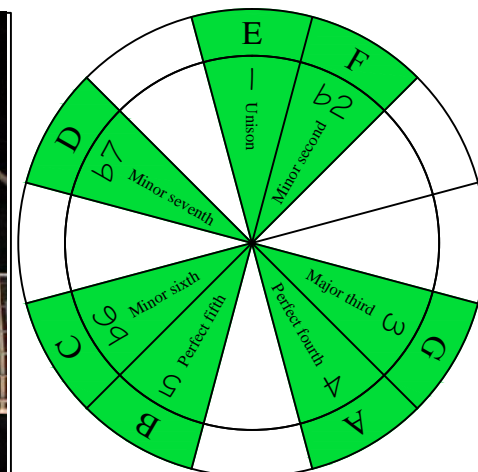

E phrygian mode

EDCAG
octaves
(box shapes)

E phrygian mode
SEMITONOMETER

BOX
SHAPE

www.cagedoctaves.com

Zon Brookes

5Am3 - E phrygian mode box shape

Standard tuning

www.cagedoctaves.com/blogozon105.html

ENTIRE FINGERBOARD NOTE NAMES

ENTIRE FINGERBOARD INTERVALS