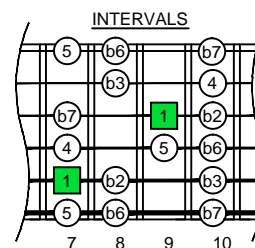

E phrygian mode

EDCAG
octaves
(box shapes)

E phrygian mode
SEMITONOMETER

BOX
SHAPE

www.cagedoctaves.com

Zon Brookes

5Am3 - E phrygian mode box shape

Standard tuning