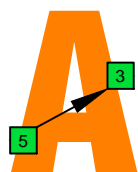

E phrygian mode

EDCAG
octaves
(box shapes)

E phrygian mode
SEMITONOMETER

BOX
SHAPE

www.cagedoctaves.com

Zon Brookes

5Am3 - E phrygian mode box shape

Standard tuning