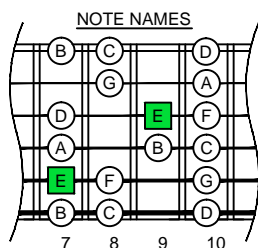

E phrygian mode

EDCAG
octaves
(box shapes)

E phrygian mode
SEMITONOMETER

BOX
SHAPE

www.cagedoctaves.com

Zon Brookes

5Am3 - E phrygian mode box shape

Standard tuning