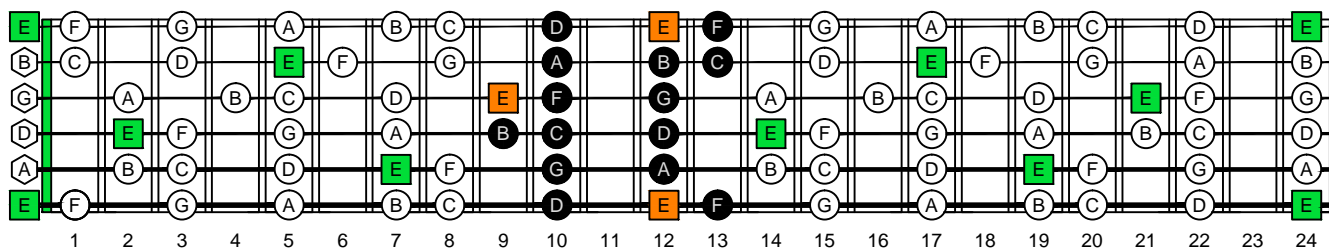

E phrygian mode

EDCAG
octaves
(box shapes)

E phrygian mode
SEMITONOMETER

BOX
SHAPE

www.cagedoctaves.com

Zon Brookes

6Gm3Gm1 - E phrygian mode box shape

Standard tuning

www.cagedoctaves.com/blogozon105.html

ENTIRE FINGERBOARD NOTE NAMES

ENTIRE FINGERBOARD INTERVALS