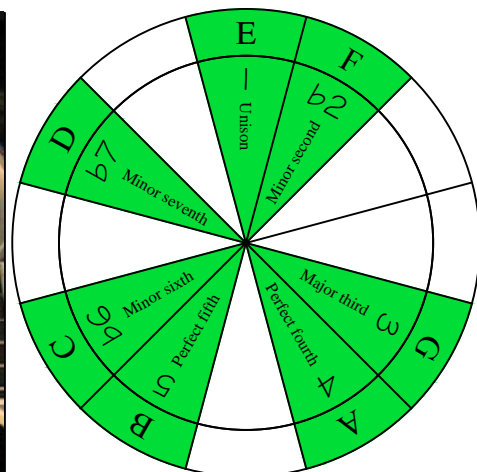

E phrygian mode

EDCAG
octaves
(box shapes)

E phrygian mode
SEMITONOMETER

BOX
SHAPE

www.cagedoctaves.com

Zon Brookes

6Gm3Gm1 - E phrygian mode box shape

Standard tuning

www.cagedoctaves.com/blogozon105.html

ENTIRE FINGERBOARD NOTE NAMES

ENTIRE FINGERBOARD INTERVALS