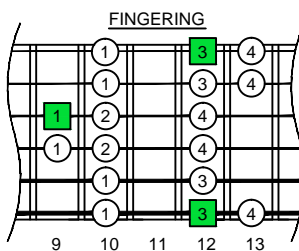

E phrygian mode

EDCAG
octaves
(box shapes)

E phrygian mode
SEMITONOMETER

BOX
SHAPE

www.cagedoctaves.com

Zon Brookes

6Gm3Gm1 - E phrygian mode box shape

Standard tuning

www.cagedoctaves.com/blogozon105.html

ENTIRE FINGERBOARD NOTE NAMES

ENTIRE FINGERBOARD INTERVALS