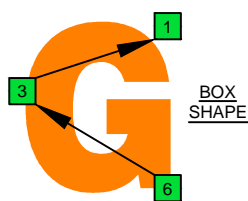

E phrygian mode

EDCAG
octaves
(box shapes)

E phrygian mode
SEMITONOMETER

BOX
SHAPE

www.cagedoctaves.com

Zon Brookes

6Gm3Gm1 - E phrygian mode box shape

Standard tuning

www.cagedoctaves.com/blogozon105.html

ENTIRE FINGERBOARD NOTE NAMES

ENTIRE FINGERBOARD INTERVALS