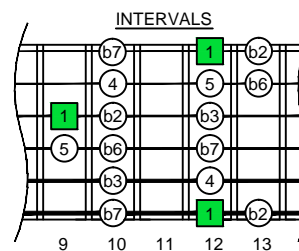

E phrygian mode

EDCAG
octaves
(box shapes)

E phrygian mode
SEMITONOMETER

BOX
SHAPE

www.cagedoctaves.com

Zon Brookes

6Gm3Gm1 - E phrygian mode box shape

Standard tuning