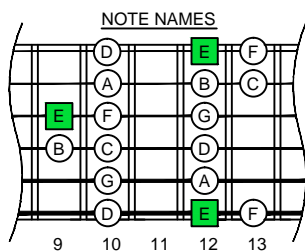

E phrygian mode

EDCAG
octaves
(box shapes)

E phrygian mode
SEMITONOMETER

BOX
SHAPE

www.cagedoctaves.com

Zon Brookes

6Gm3Gm1 - E phrygian mode box shape

Standard tuning