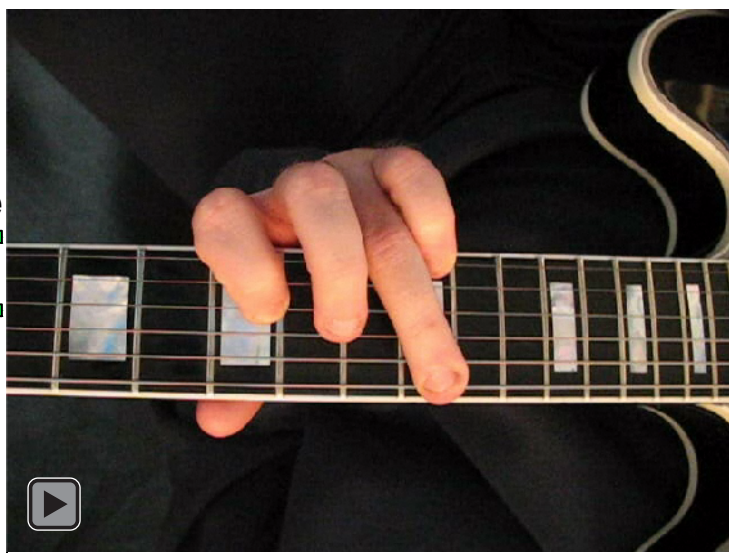

E phrygian mode

EDCAG
octaves
(box shapes)

E phrygian mode
SEMITONOMETER

BOX
SHAPE

www.cagedoctaves.com

Zon Brookes

6Gm3Gm1 - E phrygian mode box shape

Standard tuning