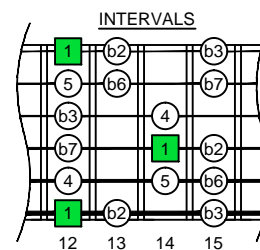

E phrygian mode

EDCAG
octaves
(box shapes)

E phrygian mode
SEMITONOMETER

www.cagedoctaves.com

Zon Brookes

6Em4Em1 at 12 - E phrygian mode box shape

Standard tuning

www.cagedoctaves.com/blogozon105.html

ENTIRE FINGERBOARD NOTE NAMES

ENTIRE FINGERBOARD INTERVALS