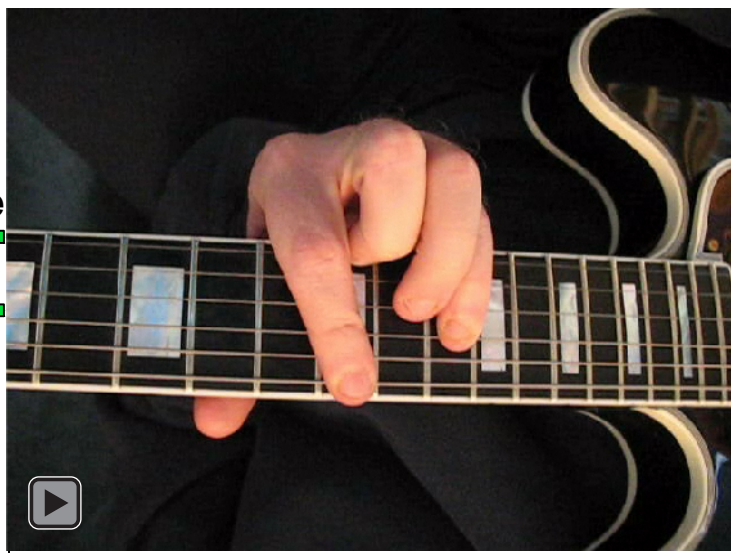

E phrygian mode

EDCAG
octaves
(box shapes)

E phrygian mode
SEMITONOMETER

www.cagedoctaves.com

Zon Brookes

6Em4Em1 at 12 - E phrygian mode box shape

Standard tuning

www.cagedoctaves.com/blogozon105.html

ENTIRE FINGERBOARD NOTE NAMES

ENTIRE FINGERBOARD INTERVALS