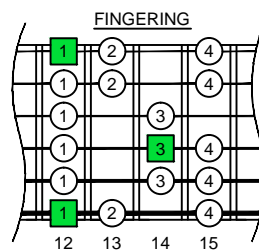

E phrygian mode

EDCAG
octaves
(box shapes)

E phrygian mode
SEMITONOMETER

www.cagedoctaves.com

Zon Brookes

6Em4Em1 at 12 - E phrygian mode box shape

Standard tuning

www.cagedoctaves.com/blogozon105.html

ENTIRE FINGERBOARD NOTE NAMES

ENTIRE FINGERBOARD INTERVALS