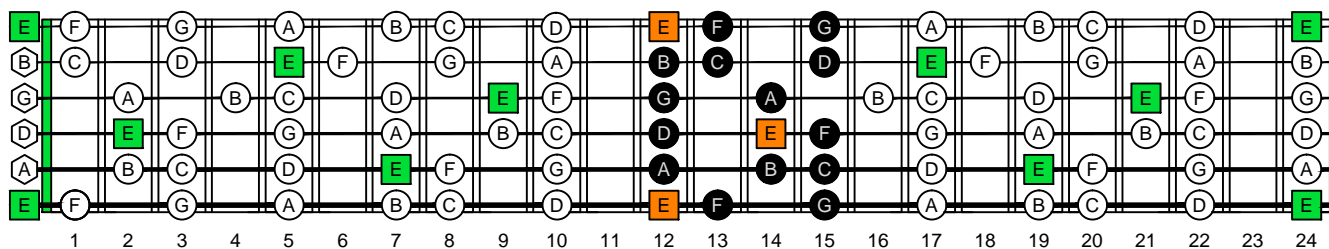

E phrygian mode

EDCAG
octaves
(box shapes)

E phrygian mode
SEMITONOMETER

www.cagedoctaves.com

Zon Brookes

6Em4Em1 at 12 - E phrygian mode box shape

Standard tuning

www.cagedoctaves.com/blogozon105.html

ENTIRE FINGERBOARD NOTE NAMES

ENTIRE FINGERBOARD INTERVALS