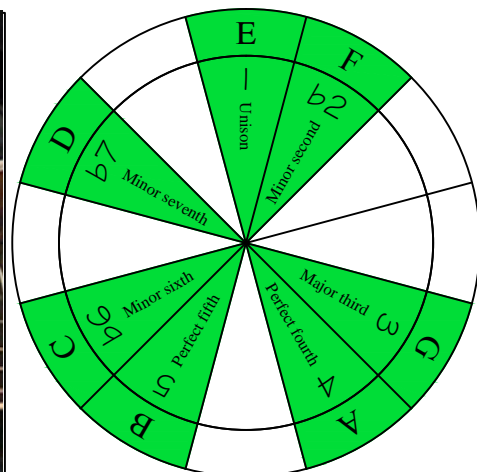

E phrygian mode

EDCAG
octaves
(box shapes)

E phrygian mode
SEMITONOMETER

www.cagedoctaves.com

Zon Brookes

6Em4Em1 at 12 - E phrygian mode box shape

Standard tuning

www.cagedoctaves.com/blogozon105.html

ENTIRE FINGERBOARD NOTE NAMES

ENTIRE FINGERBOARD INTERVALS