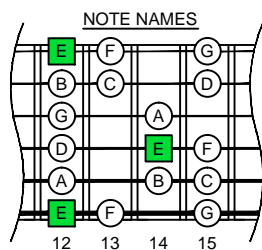

E phrygian mode

EDCAG
octaves
(box shapes)

E phrygian mode
SEMITONOMETER

www.cagedoctaves.com

Zon Brookes

6Em4Em1 at 12 - E phrygian mode box shape

Standard tuning

www.cagedoctaves.com/blogozon105.html

ENTIRE FINGERBOARD NOTE NAMES

ENTIRE FINGERBOARD INTERVALS