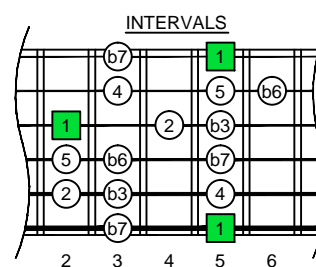

A
aeolian mode
AGEDC
octaves
(box shapes)

BOX
SHAPE

www.cagedoctaves.com

Zon Brookes

6Gm3Gm1 - A aeolian mode box shape

Standard tuning

www.cagedoctaves.com/blogozon106.html

ENTIRE FINGERBOARD NOTE NAMES

ENTIRE FINGERBOARD INTERVALS