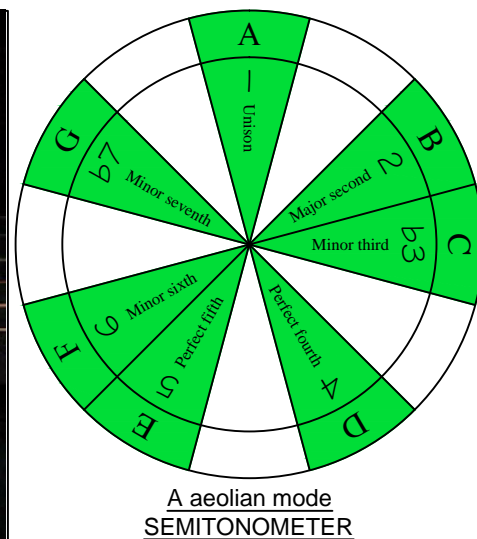

A
aeolian mode
AGEDC
octaves
(box shapes)

BOX
SHAPE

www.cagedoctaves.com

Zon Brookes

6Gm3Gm1 - A aeolian mode box shape

Standard tuning

www.cagedoctaves.com/blogozon106.html

ENTIRE FINGERBOARD NOTE NAMES

ENTIRE FINGERBOARD INTERVALS