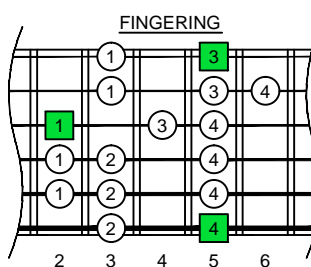

A
aeolian mode
AGEDC
octaves
(box shapes)

BOX
SHAPE

www.cagedoctaves.com

Zon Brookes

6Gm3Gm1 - A aeolian mode box shape

Standard tuning

www.cagedoctaves.com/blogozon106.html

ENTIRE FINGERBOARD NOTE NAMES

ENTIRE FINGERBOARD INTERVALS