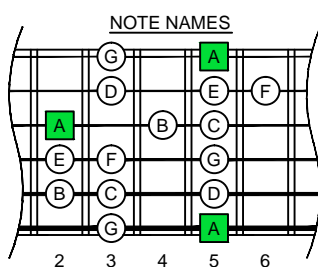

A
aeolian mode
AGEDC
octaves
(box shapes)

BOX
SHAPE

www.cagedoctaves.com

Zon Brookes

6Gm3Gm1 - A aeolian mode box shape

Standard tuning

www.cagedoctaves.com/blogozon106.html

ENTIRE FINGERBOARD NOTE NAMES

ENTIRE FINGERBOARD INTERVALS