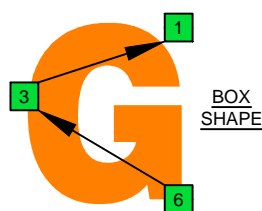

A
aeolian mode
AGEDC
octaves
(box shapes)

BOX
SHAPE

www.cagedoctaves.com

Zon Brookes

6Gm3Gm1 - A aeolian mode box shape

Standard tuning

www.cagedoctaves.com/blogozon106.html

ENTIRE FINGERBOARD NOTE NAMES

ENTIRE FINGERBOARD INTERVALS