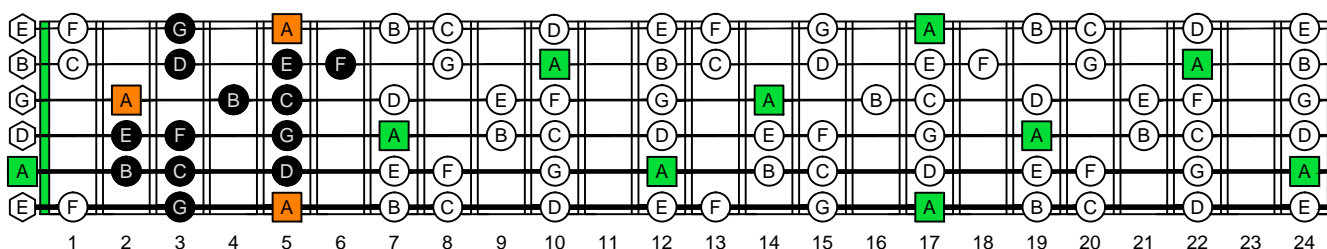

A
aeolian mode
AGEDC
octaves
(box shapes)

BOX
SHAPE

www.cagedoctaves.com

Zon Brookes

6Gm3Gm1 - A aeolian mode box shape

Standard tuning

www.cagedoctaves.com/blogozon106.html

ENTIRE FINGERBOARD NOTE NAMES

ENTIRE FINGERBOARD INTERVALS