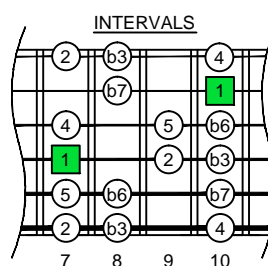

A aeolian mode AGEDC octaves (box shapes)

www.cagedoctaves.com

Zon Brookes

4Dm2 - A aeolian mode box shape

Standard tuning

www.cagedoctaves.com/blogozon106.html

ENTIRE FINGERBOARD NOTE NAMES

ENTIRE FINGERBOARD INTERVALS