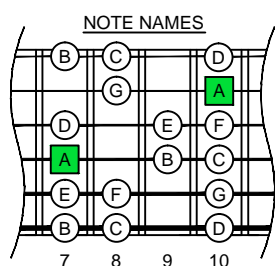

A aeolian mode AGEDC octaves (box shapes)

www.cagedoctaves.com

Zon Brookes

4Dm2 - A aeolian mode box shape

Standard tuning

www.cagedoctaves.com/blogozon106.html

ENTIRE FINGERBOARD NOTE NAMES

ENTIRE FINGERBOARD INTERVALS