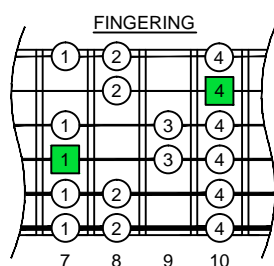

A aeolian mode AGEDC octaves (box shapes)

www.cagedoctaves.com

Zon Brookes

4Dm2 - A aeolian mode box shape

Standard tuning

www.cagedoctaves.com/blogozon106.html

ENTIRE FINGERBOARD NOTE NAMES

ENTIRE FINGERBOARD INTERVALS