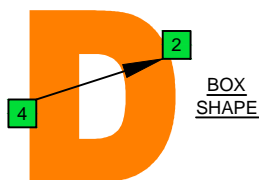

A aeolian mode AGEDC octaves (box shapes)

www.cagedoctaves.com

Zon Brookes

4Dm2 - A aeolian mode box shape

Standard tuning

www.cagedoctaves.com/blogozon106.html

ENTIRE FINGERBOARD NOTE NAMES

ENTIRE FINGERBOARD INTERVALS