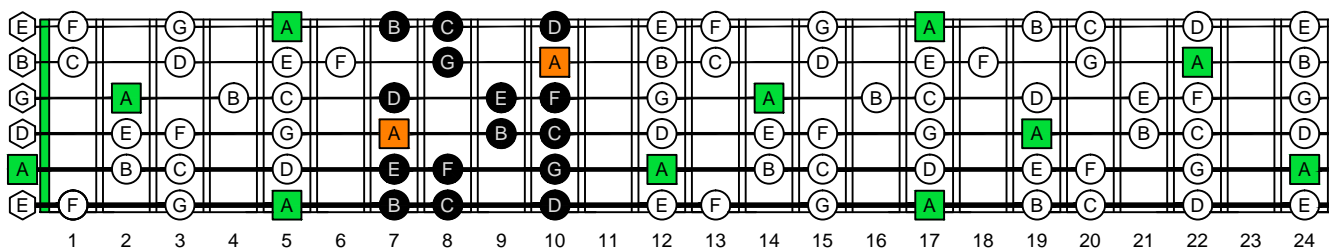

A aeolian mode AGEDC octaves (box shapes)

www.cagedoctaves.com

Zon Brookes

4Dm2 - A aeolian mode box shape

Standard tuning

www.cagedoctaves.com/blogozon106.html

ENTIRE FINGERBOARD NOTE NAMES

ENTIRE FINGERBOARD INTERVALS