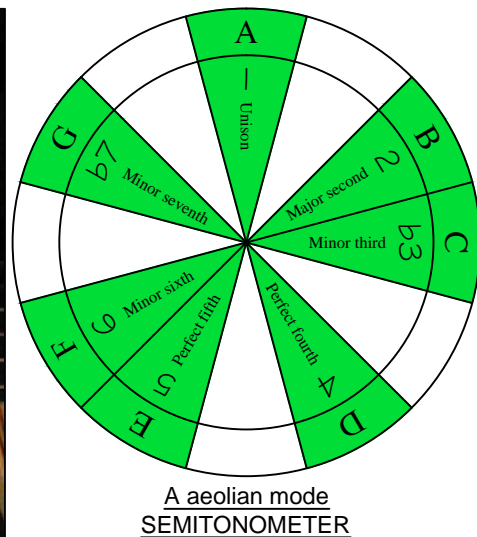

A aeolian mode AGEDC octaves (box shapes)

www.cagedoctaves.com

Zon Brookes

4Dm2 - A aeolian mode box shape

Standard tuning

www.cagedoctaves.com/blogozon106.html

ENTIRE FINGERBOARD NOTE NAMES

ENTIRE FINGERBOARD INTERVALS