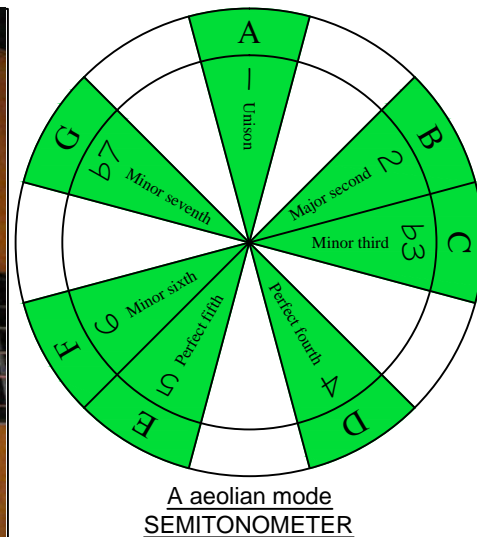

A aeolian mode AGEDC octaves (box shapes)

BOX SHAPE

www.cagedoctaves.com

Zon Brookes

5Cm2 - A aeolian mode box shape

Standard tuning

www.cagedoctaves.com/blogozon106.html

ENTIRE FINGERBOARD NOTE NAMES

ENTIRE FINGERBOARD INTERVALS