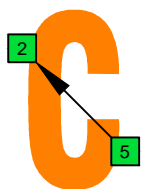

A aeolian mode AGEDC octaves (box shapes)

BOX SHAPE

www.cagedoctaves.com

Zon Brookes

5Cm2 - A aeolian mode box shape

Standard tuning

www.cagedoctaves.com/blogozon106.html

ENTIRE FINGERBOARD NOTE NAMES