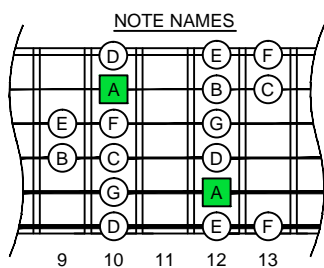

A aeolian mode AGEDC octaves (box shapes)

BOX SHAPE

www.cagedoctaves.com

Zon Brookes

5Cm2 - A aeolian mode box shape

Standard tuning

www.cagedoctaves.com/blogozon106.html

ENTIRE FINGERBOARD NOTE NAMES

ENTIRE FINGERBOARD INTERVALS