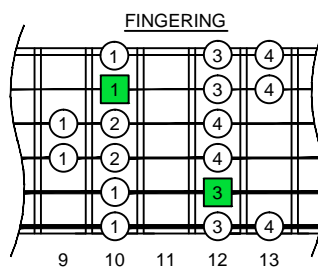

A aeolian mode AGEDC octaves (box shapes)

BOX SHAPE

www.cagedoctaves.com

Zon Brookes

5Cm2 - A aeolian mode box shape

Standard tuning

www.cagedoctaves.com/blogozon106.html

ENTIRE FINGERBOARD NOTE NAMES

ENTIRE FINGERBOARD INTERVALS