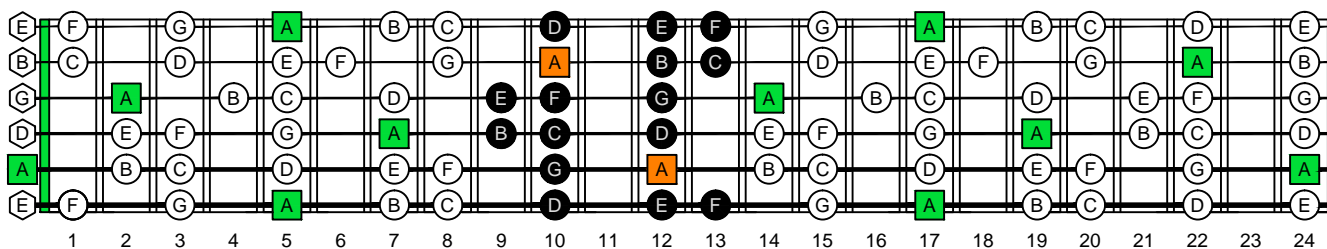

A aeolian mode AGEDC octaves (box shapes)

BOX SHAPE

www.cagedoctaves.com

Zon Brookes

5Cm2 - A aeolian mode box shape

Standard tuning

www.cagedoctaves.com/blogozon106.html

ENTIRE FINGERBOARD NOTE NAMES

ENTIRE FINGERBOARD INTERVALS