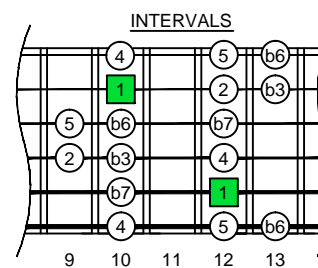

A aeolian mode AGEDC octaves (box shapes)

BOX SHAPE

www.cagedoctaves.com

Zon Brookes

5Cm2 - A aeolian mode box shape

Standard tuning

www.cagedoctaves.com/blogozon106.html

ENTIRE FINGERBOARD NOTE NAMES

ENTIRE FINGERBOARD INTERVALS