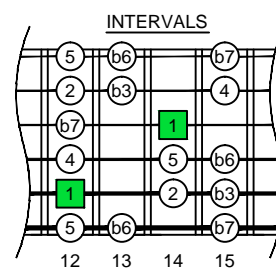

# A aeolian mode AGEDC octaves (box shapes)

www.cagedoctaves.com

Zon Brookes

5Am3 - A aeolian mode box shape at fret 12

Standard tuning

www.cagedoctaves.com/blogozon106.html

### ENTIRE FINGERBOARD INTERVALS