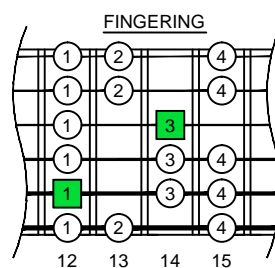

# A aeolian mode AGEDC octaves (box shapes)

www.cagedoctaves.com

Zon Brookes

5Am3 - A aeolian mode box shape at fret 12

Standard tuning

www.cagedoctaves.com/blogozon106.html