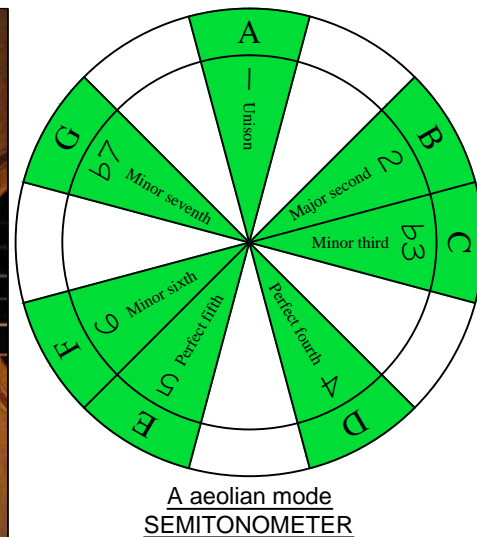

# A aeolian mode AGEDC octaves (box shapes)

www.cagedoctaves.com

Zon Brookes

5Am3 - A aeolian mode box shape at fret 12

Standard tuning

www.cagedoctaves.com/blogozon106.html

### ENTIRE FINGERBOARD NOTE NAMES