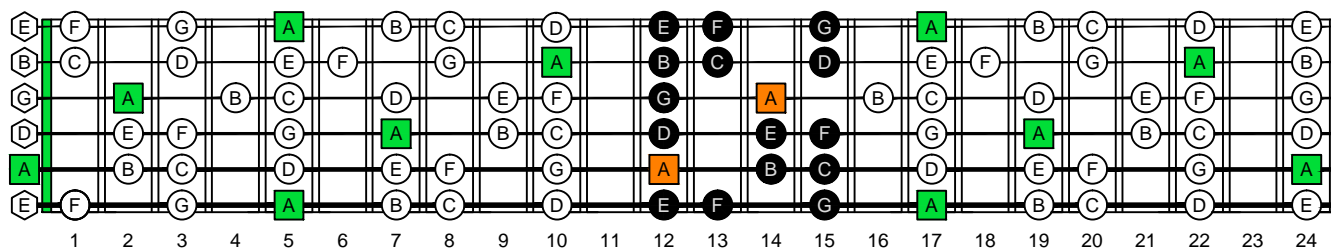

ENTIRE FINGERBOARD NOTE NAMES