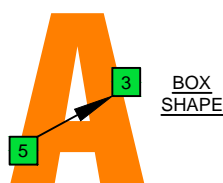

# A aeolian mode AGEDC octaves (box shapes)

www.cagedoctaves.com

Zon Brookes

5Am3 - A aeolian mode box shape at fret 12

Standard tuning

www.cagedoctaves.com/blogozon106.html