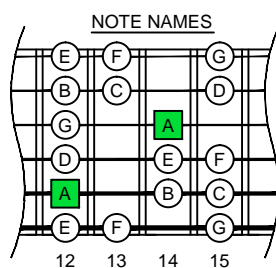

# A aeolian mode AGEDC octaves (box shapes)

www.cagedoctaves.com

Zon Brookes

5Am3 - A aeolian mode box shape at fret 12

Standard tuning

www.cagedoctaves.com/blogozon106.html