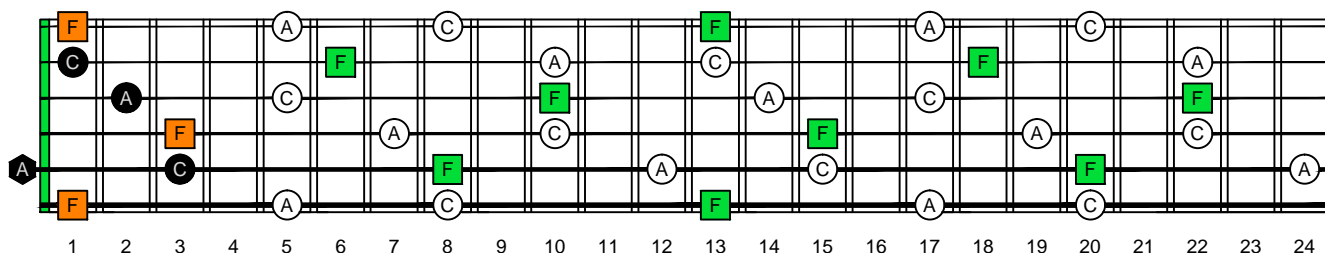

# F major arpeggio EDCAG octaves (box shapes)

F major arpeggio  
SEMITONOMETER

www.cagedoctaves.com

Zon Brookes

6E4E1 - F major arpeggio box shape

[www.cagedoctaves.com/blogozon109.html](http://www.cagedoctaves.com/blogozon109.html)

Standard tuning

ENTIRE FINGERBOARD NOTE NAMES

ENTIRE FINGERBOARD INTERVALS