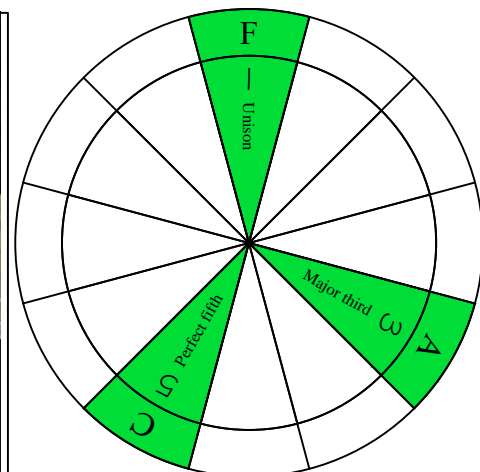

# F major arpeggio EDCAG octaves (box shapes)

F major arpeggio  
SEMITONOMETER

www.cagedoctaves.com

Zon Brookes

6E4E1 - F major arpeggio box shape

[www.cagedoctaves.com/blogozon109.html](http://www.cagedoctaves.com/blogozon109.html)

Standard tuning

ENTIRE FINGERBOARD NOTE NAMES

ENTIRE FINGERBOARD INTERVALS