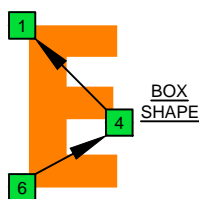

# F major arpeggio EDCAG octaves (box shapes)

F major arpeggio  
SEMITONOMETER

www.cagedoctaves.com

Zon Brookes

6E4E1 - F major arpeggio box shape

[www.cagedoctaves.com/blogozon109.html](http://www.cagedoctaves.com/blogozon109.html)

Standard tuning

ENTIRE FINGERBOARD NOTE NAMES

ENTIRE FINGERBOARD INTERVALS