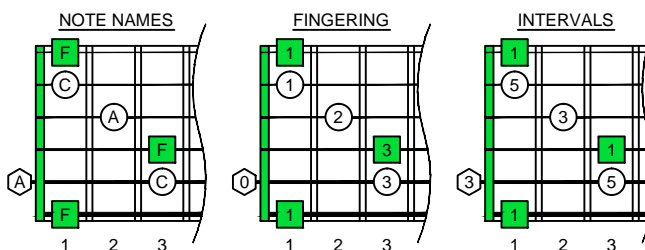

# F major arpeggio EDCAG octaves (box shapes)

F major arpeggio  
SEMITONOMETER

www.cagedoctaves.com

Zon Brookes

6E4E1 - F major arpeggio box shape

[www.cagedoctaves.com/blogozon109.html](http://www.cagedoctaves.com/blogozon109.html)

Standard tuning

ENTIRE FINGERBOARD NOTE NAMES

ENTIRE FINGERBOARD INTERVALS