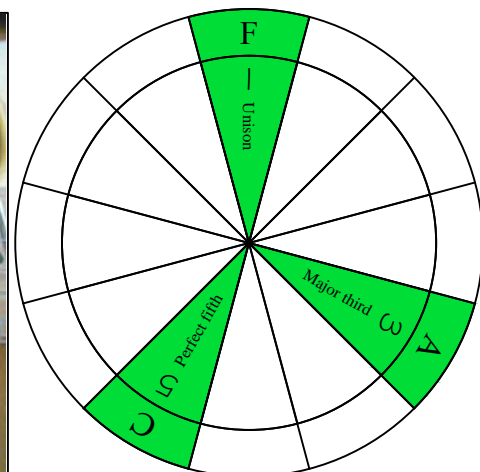

F major arpeggio

EDCAG

octaves

(box shapes)

F major arpeggio
SEMITONOMETER

BOX
SHAPE

www.cagedoctaves.com

Zon Brookes

6E4E1 at 12 - F major arpeggio box shape

Standard tuning

www.cagedoctaves.com/blogozon109.html

ENTIRE FINGERBOARD NOTE NAMES

ENTIRE FINGERBOARD INTERVALS