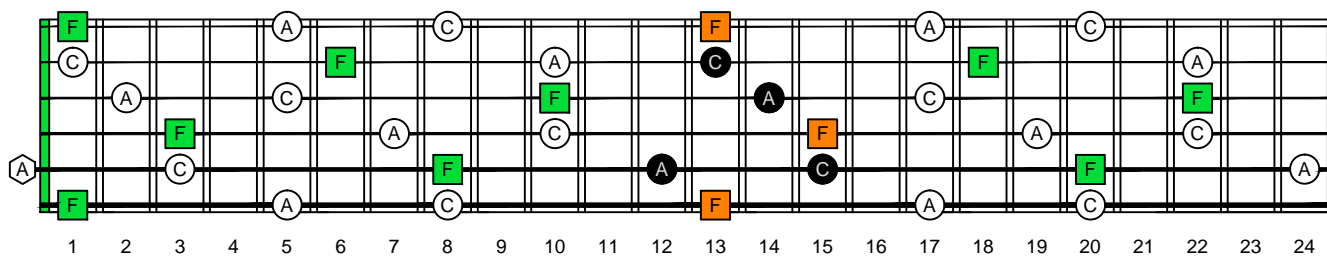

F major arpeggio

EDCAG

octaves

(box shapes)

F major arpeggio
SEMITONOMETER

BOX
SHAPE

www.cagedoctaves.com

Zon Brookes

6E4E1 at 12 - F major arpeggio box shape

Standard tuning

www.cagedoctaves.com/blogozon109.html

ENTIRE FINGERBOARD NOTE NAMES

ENTIRE FINGERBOARD INTERVALS