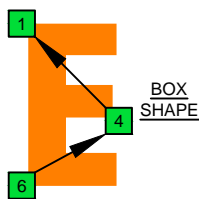

F major arpeggio

EDCAG

octaves

(box shapes)

F major arpeggio
SEMITONOMETER

BOX
SHAPE

www.cagedoctaves.com

Zon Brookes

6E4E1 at 12 - F major arpeggio box shape

Standard tuning

www.cagedoctaves.com/blogozon109.html

ENTIRE FINGERBOARD NOTE NAMES

ENTIRE FINGERBOARD INTERVALS