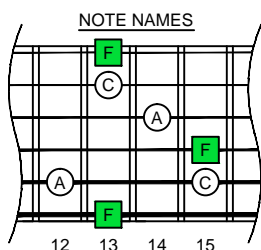

F major arpeggio

EDCAG

octaves

(box shapes)

F major arpeggio
SEMITONOMETER

BOX
SHAPE

www.cagedoctaves.com

Zon Brookes

6E4E1 at 12 - F major arpeggio box shape

Standard tuning

www.cagedoctaves.com/blogozon109.html

ENTIRE FINGERBOARD NOTE NAMES

ENTIRE FINGERBOARD INTERVALS