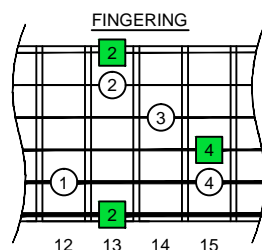

F major arpeggio

EDCAG

octaves

(box shapes)

F major arpeggio
SEMITONOMETER

BOX
SHAPE

www.cagedoctaves.com

Zon Brookes

6E4E1 at 12 - F major arpeggio box shape

Standard tuning

www.cagedoctaves.com/blogozon109.html

ENTIRE FINGERBOARD NOTE NAMES

ENTIRE FINGERBOARD INTERVALS