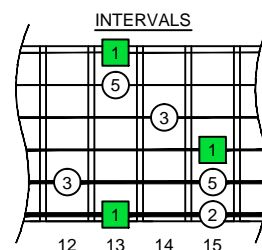

F major arpeggio

EDCAG

octaves

(box shapes)

F major arpeggio
SEMITONOMETER

BOX
SHAPE

www.cagedoctaves.com

Zon Brookes

6E4E1 at 12 - F major arpeggio box shape

Standard tuning

www.cagedoctaves.com/blogozon109.html

ENTIRE FINGERBOARD NOTE NAMES

ENTIRE FINGERBOARD INTERVALS