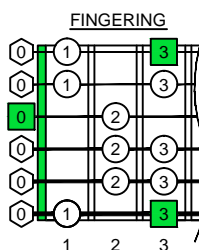

G mixolydian mode

GEDCA
octaves
(box shapes)

G mixolydian mode
SEMITONOMETER

www.cagedoctaves.com

Zon Brookes

6G3G1 - G mixolydian mode box shape

Standard tuning

www.cagedoctaves.com/blogozon114.html

ENTIRE FINGERBOARD NOTE NAMES

ENTIRE FINGERBOARD INTERVALS