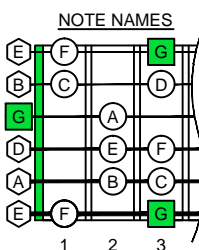

G mixolydian mode

GEDCA
octaves
(box shapes)

G mixolydian mode
SEMITONOMETER

www.cagedoctaves.com

Zon Brookes

6G3G1 - G mixolydian mode box shape

Standard tuning

www.cagedoctaves.com/blogozon114.html

ENTIRE FINGERBOARD NOTE NAMES

ENTIRE FINGERBOARD INTERVALS