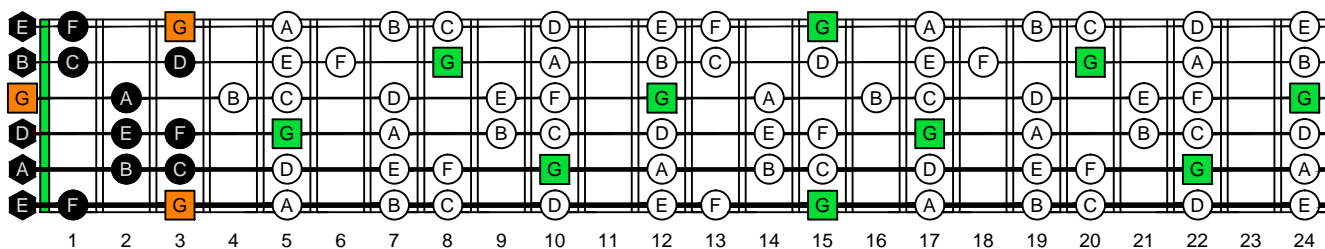

G mixolydian mode

GEDCA
octaves
(box shapes)

G mixolydian mode
SEMITONOMETER

www.cagedoctaves.com

Zon Brookes

6G3G1 - G mixolydian mode box shape

Standard tuning

www.cagedoctaves.com/blogozon114.html

ENTIRE FINGERBOARD NOTE NAMES

ENTIRE FINGERBOARD INTERVALS