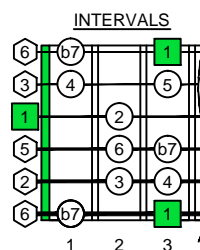

G mixolydian mode

GEDCA
octaves
(box shapes)

G mixolydian mode
SEMITONOMETER

www.cagedoctaves.com

Zon Brookes

6G3G1 - G mixolydian mode box shape

Standard tuning

www.cagedoctaves.com/blogozon114.html

ENTIRE FINGERBOARD NOTE NAMES

ENTIRE FINGERBOARD INTERVALS