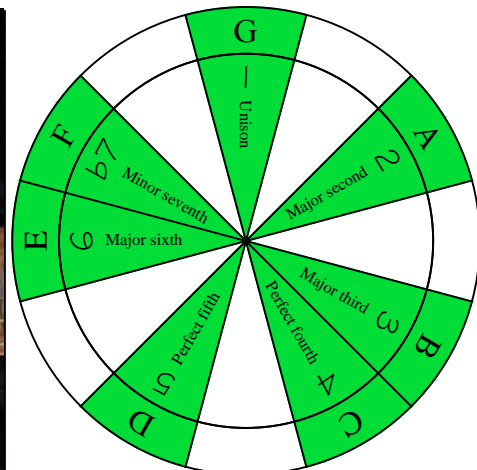

G mixolydian mode

GEDCA
octaves
(box shapes)

G mixolydian mode
SEMITONOMETER

www.cagedoctaves.com

Zon Brookes

6G3G1 - G mixolydian mode box shape

Standard tuning

www.cagedoctaves.com/blogozon114.html

ENTIRE FINGERBOARD NOTE NAMES

ENTIRE FINGERBOARD INTERVALS