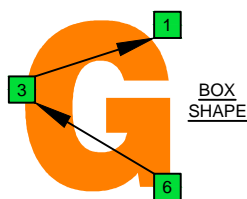

G mixolydian mode

GEDCA
octaves
(box shapes)

G mixolydian mode
SEMITONOMETER

www.cagedoctaves.com

Zon Brookes

6G3G1 - G mixolydian mode box shape

Standard tuning

www.cagedoctaves.com/blogozon114.html

ENTIRE FINGERBOARD NOTE NAMES

ENTIRE FINGERBOARD INTERVALS