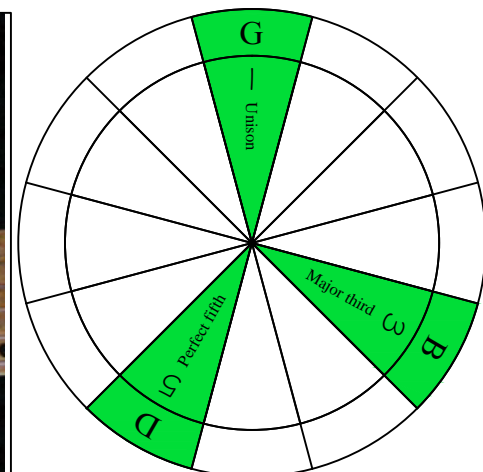

# G major arpeggio GEDCA octaves (box shapes)

G major arpeggio  
SEMITONOMETER

www.cagedoctaves.com

Zon Brookes

4D2 - G major arpeggio box shape

Standard tuning

[www.cagedoctaves.com/blogozon114.html](http://www.cagedoctaves.com/blogozon114.html)

ENTIRE FINGERBOARD NOTE NAMES

ENTIRE FINGERBOARD INTERVALS