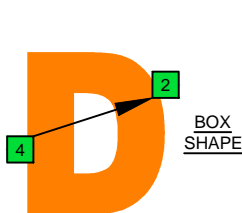

# G major arpeggio GEDCA octaves (box shapes)

G major arpeggio  
SEMITONOMETER

www.cagedoctaves.com

Zon Brookes

4D2 - G major arpeggio box shape

Standard tuning

[www.cagedoctaves.com/blogozon114.html](http://www.cagedoctaves.com/blogozon114.html)

ENTIRE FINGERBOARD NOTE NAMES

ENTIRE FINGERBOARD INTERVALS