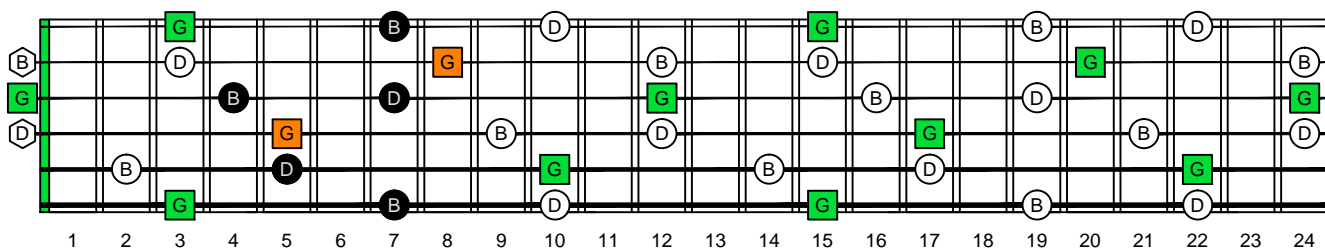

# G major arpeggio GEDCA octaves (box shapes)

G major arpeggio  
SEMITONOMETER

www.cagedoctaves.com

Zon Brookes

4D2 - G major arpeggio box shape

Standard tuning

[www.cagedoctaves.com/blogozon114.html](http://www.cagedoctaves.com/blogozon114.html)

ENTIRE FINGERBOARD NOTE NAMES

ENTIRE FINGERBOARD INTERVALS