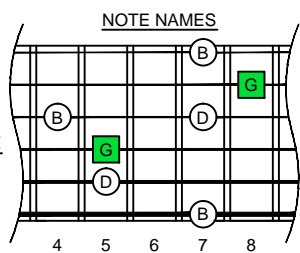

# G major arpeggio GEDCA octaves (box shapes)

G major arpeggio  
SEMITONOMETER

www.cagedoctaves.com

Zon Brookes

4D2 - G major arpeggio box shape

Standard tuning

[www.cagedoctaves.com/blogozon114.html](http://www.cagedoctaves.com/blogozon114.html)

ENTIRE FINGERBOARD NOTE NAMES

ENTIRE FINGERBOARD INTERVALS