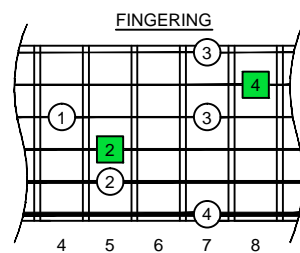

# G major arpeggio GEDCA octaves (box shapes)

G major arpeggio  
SEMITONOMETER

www.cagedoctaves.com

Zon Brookes

4D2 - G major arpeggio box shape

Standard tuning

[www.cagedoctaves.com/blogozon114.html](http://www.cagedoctaves.com/blogozon114.html)

ENTIRE FINGERBOARD NOTE NAMES

ENTIRE FINGERBOARD INTERVALS