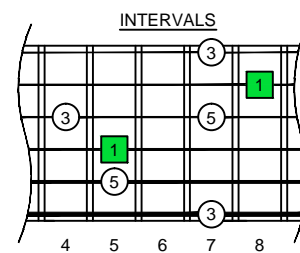

# G major arpeggio GEDCA octaves (box shapes)

G major arpeggio  
SEMITONOMETER

www.cagedoctaves.com

Zon Brookes

4D2 - G major arpeggio box shape

Standard tuning

[www.cagedoctaves.com/blogozon114.html](http://www.cagedoctaves.com/blogozon114.html)

ENTIRE FINGERBOARD NOTE NAMES

ENTIRE FINGERBOARD INTERVALS