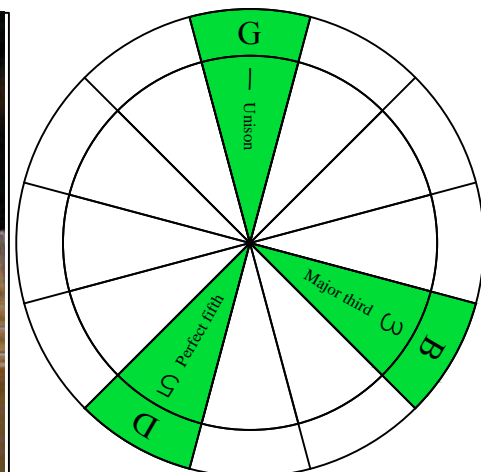

G major arpeggio GEDCA octaves (box shapes)

G major arpeggio
SEMITONOMETER

BOX
SHAPE

www.cagedoctaves.com

Zon Brookes

5C2 - G major arpeggio box shape

Standard tuning

www.cagedoctaves.com/blogozon114.html

ENTIRE FINGERBOARD NOTE NAMES

ENTIRE FINGERBOARD INTERVALS