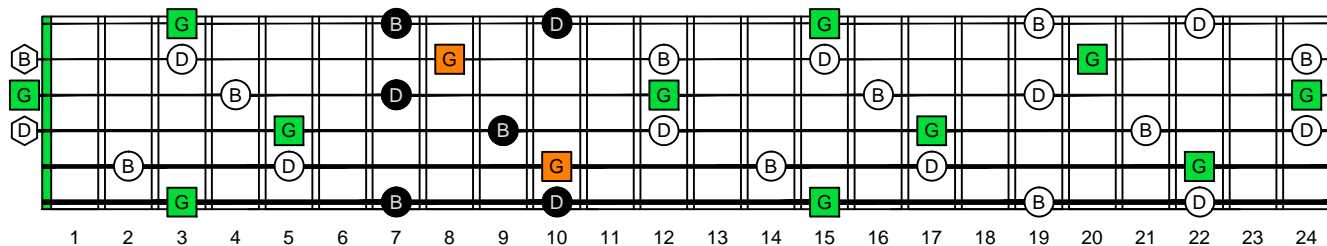

G major arpeggio GEDCA octaves (box shapes)

G major arpeggio
SEMITONOMETER

BOX
SHAPE

www.cagedoctaves.com

Zon Brookes

5C2 - G major arpeggio box shape

Standard tuning

www.cagedoctaves.com/blogozon114.html

ENTIRE FINGERBOARD NOTE NAMES

ENTIRE FINGERBOARD INTERVALS