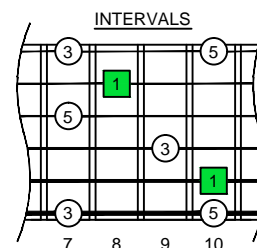

G major arpeggio GEDCA octaves (box shapes)

G major arpeggio
SEMITONOMETER

BOX
SHAPE

www.cagedoctaves.com

Zon Brookes

5C2 - G major arpeggio box shape

Standard tuning

www.cagedoctaves.com/blogozon114.html

ENTIRE FINGERBOARD NOTE NAMES

ENTIRE FINGERBOARD INTERVALS