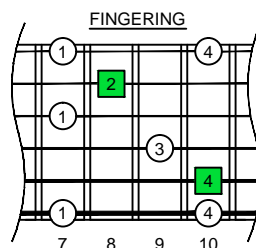

G major arpeggio GEDCA octaves (box shapes)

G major arpeggio
SEMITONOMETER

BOX
SHAPE

www.cagedoctaves.com

Zon Brookes

5C2 - G major arpeggio box shape

Standard tuning

www.cagedoctaves.com/blogozon114.html

ENTIRE FINGERBOARD NOTE NAMES

ENTIRE FINGERBOARD INTERVALS