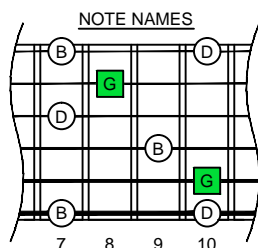

G major arpeggio GEDCA octaves (box shapes)

G major arpeggio
SEMITONOMETER

BOX
SHAPE

www.cagedoctaves.com

Zon Brookes

5C2 - G major arpeggio box shape

Standard tuning

www.cagedoctaves.com/blogozon114.html

ENTIRE FINGERBOARD NOTE NAMES

ENTIRE FINGERBOARD INTERVALS