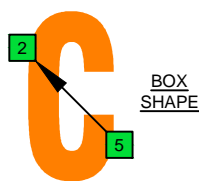

G major arpeggio GEDCA octaves (box shapes)

G major arpeggio
SEMITONOMETER

BOX
SHAPE

www.cagedoctaves.com

Zon Brookes

5C2 - G major arpeggio box shape

Standard tuning

www.cagedoctaves.com/blogozon114.html

ENTIRE FINGERBOARD NOTE NAMES

ENTIRE FINGERBOARD INTERVALS