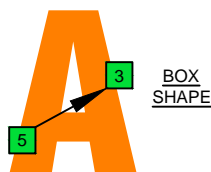

# G major arpeggio GEDCA octaves (box shapes)

G major arpeggio  
SEMITONOMETER

BOX  
SHAPE

www.cagedoctaves.com

Zon Brookes

5A3 - G major arpeggio box shape

Standard tuning

[www.cagedoctaves.com/blogozon114.html](http://www.cagedoctaves.com/blogozon114.html)