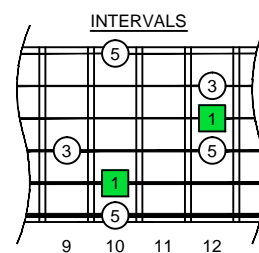

# G major arpeggio GEDCA octaves (box shapes)

G major arpeggio  
SEMITONOMETER

BOX  
SHAPE

www.cagedoctaves.com

Zon Brookes

5A3 - G major arpeggio box shape

Standard tuning

[www.cagedoctaves.com/blogozon114.html](http://www.cagedoctaves.com/blogozon114.html)

### ENTIRE FINGERBOARD INTERVALS