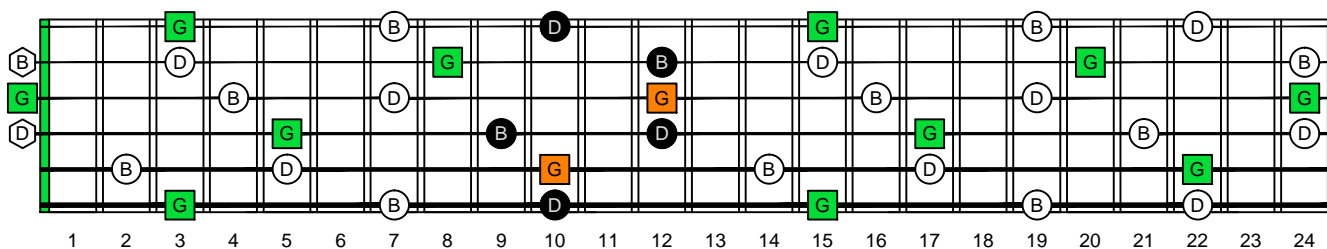

ENTIRE FINGERBOARD NOTE NAMES