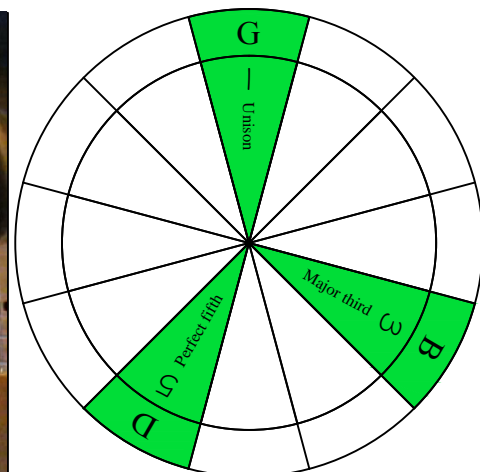

# G major arpeggio GEDCA octaves (box shapes)

G major arpeggio  
SEMITONOMETER

BOX  
SHAPE

www.cagedoctaves.com

Zon Brookes

5A3 - G major arpeggio box shape

Standard tuning

[www.cagedoctaves.com/blogozon114.html](http://www.cagedoctaves.com/blogozon114.html)

### ENTIRE FINGERBOARD NOTE NAMES