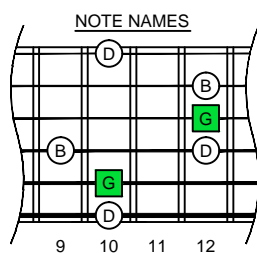

# G major arpeggio GEDCA octaves (box shapes)

G major arpeggio  
SEMITONOMETER

BOX  
SHAPE

www.cagedoctaves.com

Zon Brookes

5A3 - G major arpeggio box shape

Standard tuning

[www.cagedoctaves.com/blogozon114.html](http://www.cagedoctaves.com/blogozon114.html)