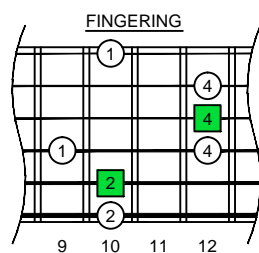

# G major arpeggio GEDCA octaves (box shapes)

G major arpeggio  
SEMITONOMETER

BOX  
SHAPE

www.cagedoctaves.com

Zon Brookes

5A3 - G major arpeggio box shape

Standard tuning

[www.cagedoctaves.com/blogozon114.html](http://www.cagedoctaves.com/blogozon114.html)