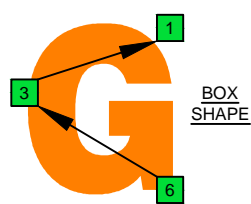

G major arpeggio GEDCA octaves (box shapes)

G major arpeggio
SEMITONOMETER

BOX
SHAPE

www.cagedoctaves.com

Zon Brookes

6G3G1 at 12 - G major arpeggio box shape

Standard tuning

www.cagedoctaves.com/blogozon114.html

ENTIRE FINGERBOARD NOTE NAMES

ENTIRE FINGERBOARD INTERVALS