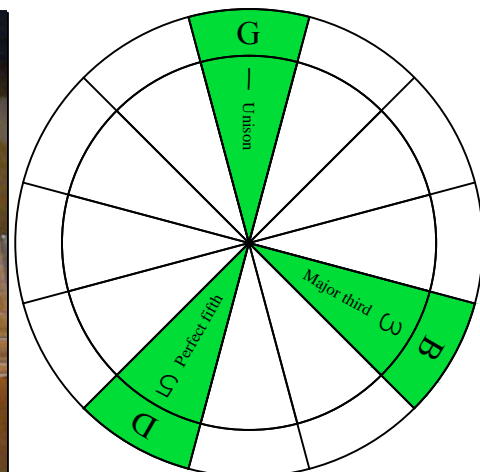

G major arpeggio GEDCA octaves (box shapes)

G major arpeggio
SEMITONOMETER

BOX
SHAPE

www.cagedoctaves.com

Zon Brookes

6G3G1 at 12 - G major arpeggio box shape

Standard tuning

www.cagedoctaves.com/blogozon114.html

ENTIRE FINGERBOARD NOTE NAMES

ENTIRE FINGERBOARD INTERVALS