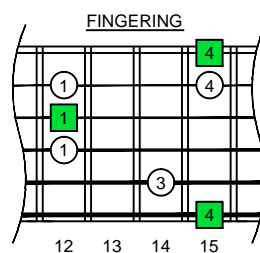

G major arpeggio GEDCA octaves (box shapes)

G major arpeggio
SEMITONOMETER

BOX
SHAPE

www.cagedoctaves.com

Zon Brookes

6G3G1 at 12 - G major arpeggio box shape

Standard tuning

www.cagedoctaves.com/blogozon114.html

ENTIRE FINGERBOARD NOTE NAMES

ENTIRE FINGERBOARD INTERVALS