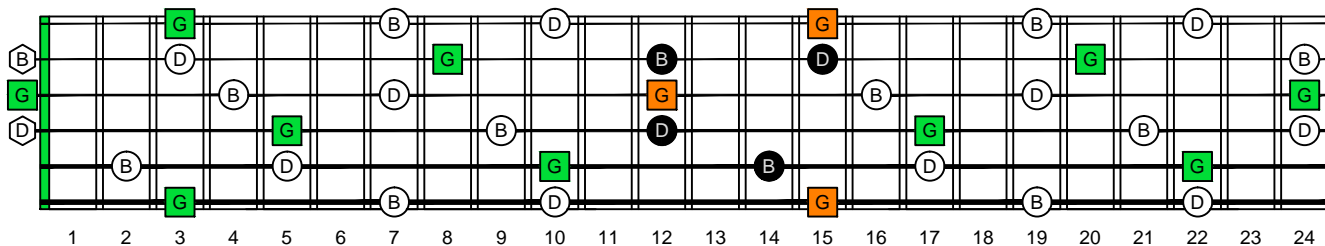

G major arpeggio GEDCA octaves (box shapes)

G major arpeggio
SEMITONOMETER

BOX
SHAPE

www.cagedoctaves.com

Zon Brookes

6G3G1 at 12 - G major arpeggio box shape

Standard tuning

www.cagedoctaves.com/blogozon114.html

ENTIRE FINGERBOARD NOTE NAMES

ENTIRE FINGERBOARD INTERVALS