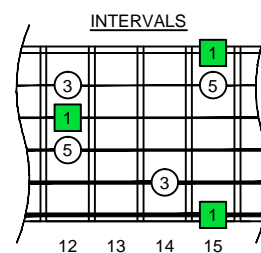

G major arpeggio GEDCA octaves (box shapes)

G major arpeggio
SEMITONOMETER

BOX
SHAPE

www.cagedoctaves.com

Zon Brookes

6G3G1 at 12 - G major arpeggio box shape

Standard tuning

www.cagedoctaves.com/blogozon114.html

ENTIRE FINGERBOARD NOTE NAMES

ENTIRE FINGERBOARD INTERVALS