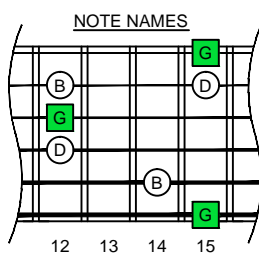

G major arpeggio GEDCA octaves (box shapes)

G major arpeggio
SEMITONOMETER

BOX
SHAPE

www.cagedoctaves.com

Zon Brookes

6G3G1 at 12 - G major arpeggio box shape

Standard tuning

www.cagedoctaves.com/blogozon114.html

ENTIRE FINGERBOARD NOTE NAMES

ENTIRE FINGERBOARD INTERVALS