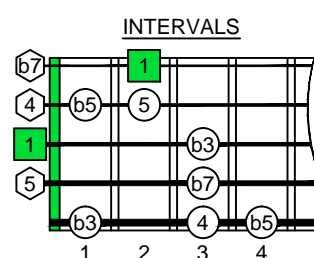

A blues scale octaves (box shapes)

www.cagedoctaves.com

Zon Brookes

3Zm1 - A minor blues scale box shape

Standard tuning

www.cagedoctaves.com/blogozon115.html

ENTIRE FINGERBOARD NOTE NAMES

ENTIRE FINGERBOARD INTERVALS