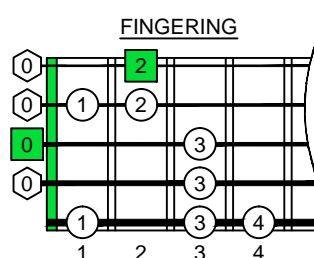

A blues scale octaves (box shapes)

www.cagedoctaves.com

Zon Brookes

3Zm1 - A minor blues scale box shape

Standard tuning

www.cagedoctaves.com/blogozon115.html

ENTIRE FINGERBOARD NOTE NAMES

ENTIRE FINGERBOARD INTERVALS