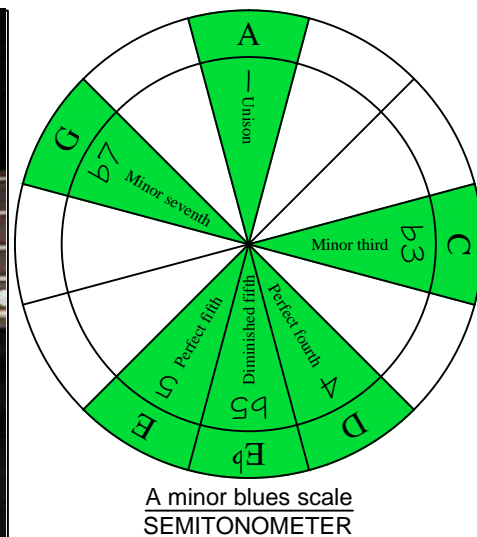

A blues scale octaves (box shapes)

www.cagedoctaves.com

Zon Brookes

3Zm1 - A minor blues scale box shape

Standard tuning

www.cagedoctaves.com/blogozon115.html

ENTIRE FINGERBOARD NOTE NAMES

ENTIRE FINGERBOARD INTERVALS