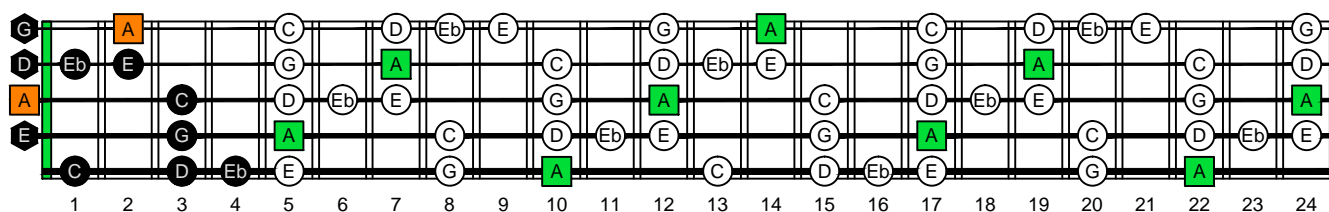

A blues scale octaves (box shapes)

www.cagedoctaves.com

Zon Brookes

3Zm1 - A minor blues scale box shape

Standard tuning

www.cagedoctaves.com/blogozon115.html

ENTIRE FINGERBOARD NOTE NAMES

ENTIRE FINGERBOARD INTERVALS