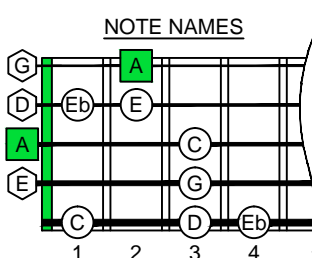

A blues scale octaves (box shapes)

www.cagedoctaves.com

Zon Brookes

3Zm1 - A minor blues scale box shape

Standard tuning

www.cagedoctaves.com/blogozon115.html

ENTIRE FINGERBOARD NOTE NAMES

ENTIRE FINGERBOARD INTERVALS