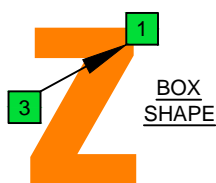

A blues scale octaves (box shapes)

www.cagedoctaves.com

Zon Brookes

3Zm1 - A minor blues scale box shape

Standard tuning

www.cagedoctaves.com/blogozon115.html

ENTIRE FINGERBOARD NOTE NAMES

ENTIRE FINGERBOARD INTERVALS