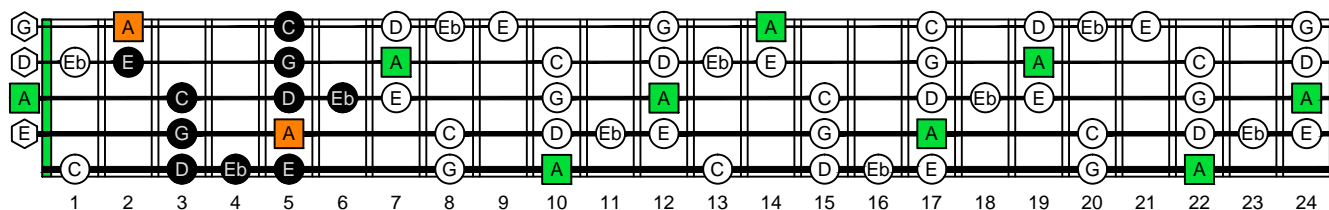

A
blues scale
octaves
(box shapes)

A minor blues scale
SEMITONOMETER

BOX
SHAPE

www.cagedoctaves.com

Zon Brookes

4Zm1 - A minor blues scale box shapes

Standard tuning

www.cagedoctaves.com/blogozon115.html

ENTIRE FINGERBOARD NOTE NAMES

ENTIRE FINGERBOARD INTERVALS