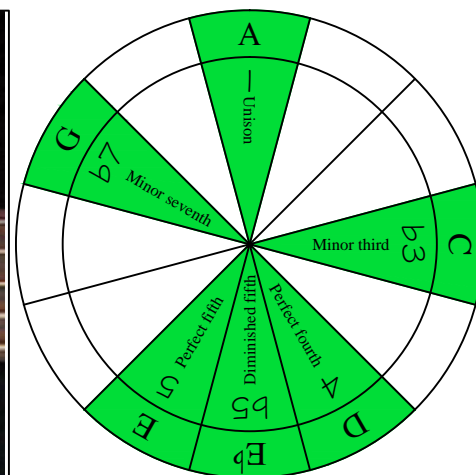

A
blues scale
octaves
(box shapes)

A minor blues scale
SEMITONOMETER

BOX
SHAPE

www.cagedoctaves.com

Zon Brookes

4Zm1 - A minor blues scale box shapes

Standard tuning

www.cagedoctaves.com/blogozon115.html

ENTIRE FINGERBOARD NOTE NAMES

ENTIRE FINGERBOARD INTERVALS