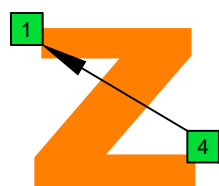

A
blues scale
octaves
(box shapes)

A minor blues scale
SEMITONOMETER

BOX
SHAPE

www.cagedoctaves.com

Zon Brookes

4Zm1 - A minor blues scale box shapes

Standard tuning

www.cagedoctaves.com/blogozon115.html