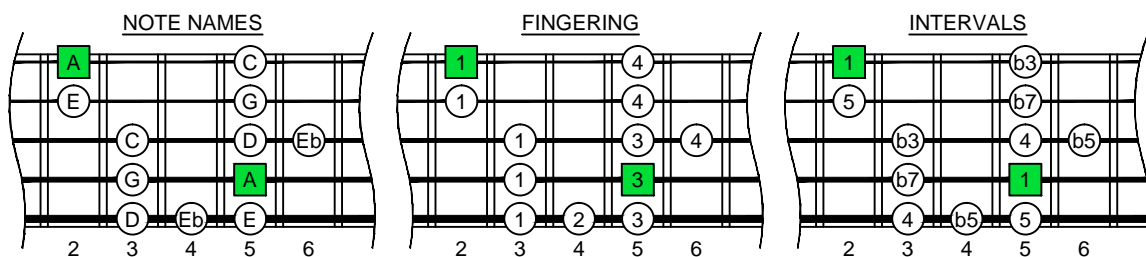

A
blues scale
octaves
(box shapes)

A minor blues scale
SEMITONOMETER

BOX
SHAPE

www.cagedoctaves.com

Zon Brookes

4Zm1 - A minor blues scale box shapes

Standard tuning

www.cagedoctaves.com/blogozon115.html

ENTIRE FINGERBOARD NOTE NAMES

ENTIRE FINGERBOARD INTERVALS