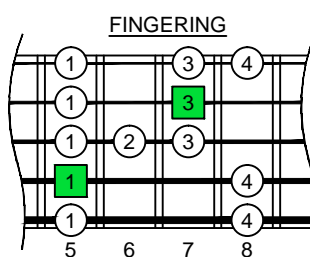

A blues scale octaves (box shapes)

A minor blues scale SEMITONOMETER

BOX SHAPE

NOTE NAMES

FINGERING

INTERVALS

www.cagedoctaves.com

Zon Brookes

4Zm2 - A minor blues scale box shapes

Standard tuning

www.cagedoctaves.com/blogozon115.html

ENTIRE FINGERBOARD NOTE NAMES

ENTIRE FINGERBOARD INTERVALS