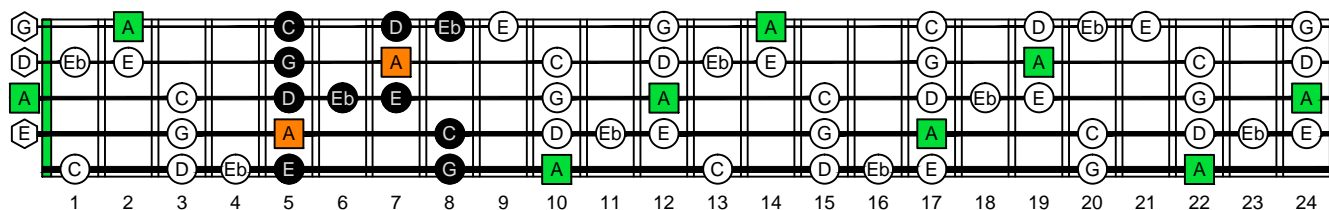

A blues scale octaves (box shapes)

A minor blues scale SEMITONOMETER

BOX SHAPE

NOTE NAMES

FINGERING

INTERVALS

www.cagedoctaves.com

Zon Brookes

4Zm2 - A minor blues scale box shapes

Standard tuning

www.cagedoctaves.com/blogozon115.html

ENTIRE FINGERBOARD NOTE NAMES

ENTIRE FINGERBOARD INTERVALS