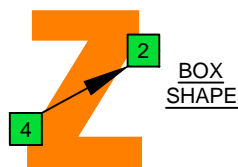

A blues scale octaves (box shapes)

A minor blues scale SEMITONOMETER

BOX SHAPE

NOTE NAMES

FINGERING

INTERVALS

www.cagedoctaves.com

Zon Brookes

4Zm2 - A minor blues scale box shapes

Standard tuning

www.cagedoctaves.com/blogozon115.html

ENTIRE FINGERBOARD NOTE NAMES

ENTIRE FINGERBOARD INTERVALS