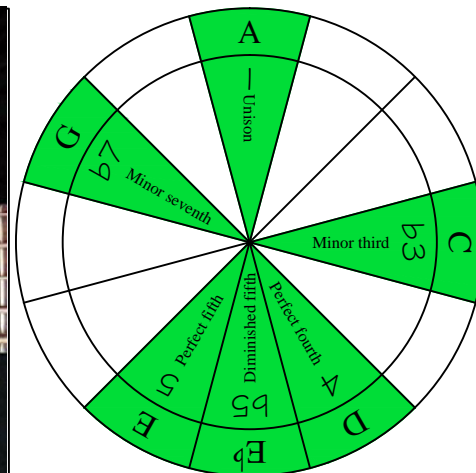

A blues scale octaves (box shapes)

A minor blues scale SEMITONOMETER

BOX SHAPE

NOTE NAMES

FINGERING

INTERVALS

www.cagedoctaves.com

Zon Brookes

4Zm2 - A minor blues scale box shapes

Standard tuning

www.cagedoctaves.com/blogozon115.html

ENTIRE FINGERBOARD NOTE NAMES

ENTIRE FINGERBOARD INTERVALS