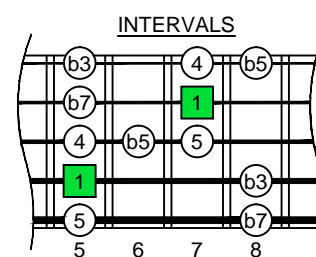

A blues scale octaves (box shapes)

A minor blues scale SEMITONOMETER

BOX SHAPE

NOTE NAMES

FINGERING

INTERVALS

www.cagedoctaves.com

Zon Brookes

4Zm2 - A minor blues scale box shapes

Standard tuning

www.cagedoctaves.com/blogozon115.html

ENTIRE FINGERBOARD NOTE NAMES

ENTIRE FINGERBOARD INTERVALS