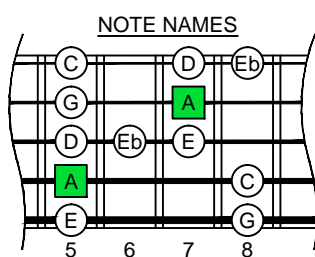

A blues scale octaves (box shapes)

A minor blues scale SEMITONOMETER

BOX SHAPE

NOTE NAMES

FINGERING

INTERVALS

www.cagedoctaves.com

Zon Brookes

4Zm2 - A minor blues scale box shapes

Standard tuning

www.cagedoctaves.com/blogozon115.html

ENTIRE FINGERBOARD NOTE NAMES

ENTIRE FINGERBOARD INTERVALS