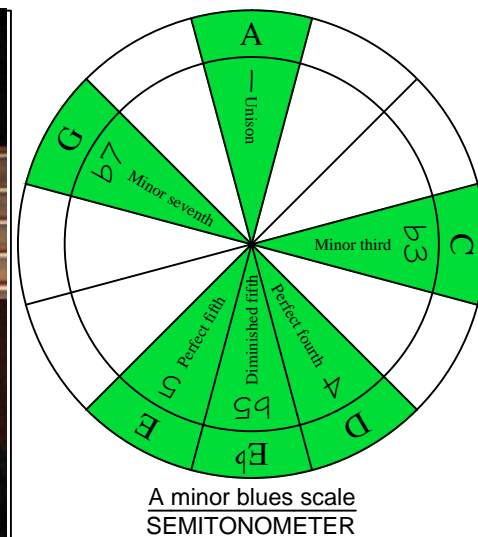

**A**  
blues scale  
octaves  
(box shapes)

BOX SHAPE

www.cagedoctaves.com

Zon Brookes

5Zm2 - A minor blues scale box shapes

Standard tuning

[www.cagedoctaves.com/blogozon115.html](http://www.cagedoctaves.com/blogozon115.html)

ENTIRE FINGERBOARD NOTE NAMES

ENTIRE FINGERBOARD INTERVALS