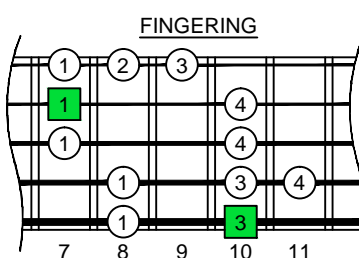

**A**  
blues scale  
octaves  
(box shapes)

BOX SHAPE

www.cagedoctaves.com

Zon Brookes

5Zm2 - A minor blues scale box shapes

Standard tuning

[www.cagedoctaves.com/blogozon115.html](http://www.cagedoctaves.com/blogozon115.html)

ENTIRE FINGERBOARD NOTE NAMES

ENTIRE FINGERBOARD INTERVALS