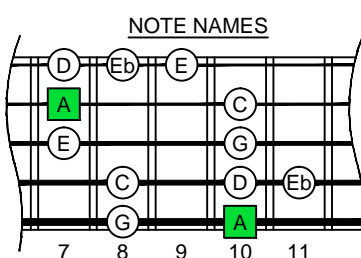

**A**  
blues scale  
octaves  
(box shapes)

BOX SHAPE

www.cagedoctaves.com

Zon Brookes

5Zm2 - A minor blues scale box shapes

Standard tuning

[www.cagedoctaves.com/blogozon115.html](http://www.cagedoctaves.com/blogozon115.html)