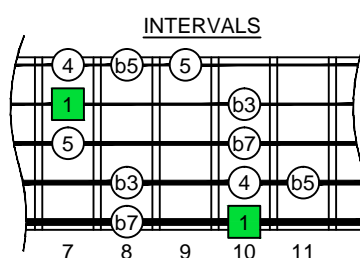

**A**  
blues scale  
octaves  
(box shapes)

BOX SHAPE

www.cagedoctaves.com

Zon Brookes

5Zm2 - A minor blues scale box shapes

Standard tuning

[www.cagedoctaves.com/blogozon115.html](http://www.cagedoctaves.com/blogozon115.html)

ENTIRE FINGERBOARD NOTE NAMES

ENTIRE FINGERBOARD INTERVALS