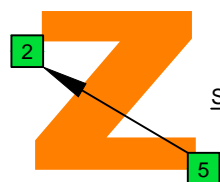

**A**  
blues scale  
octaves  
(box shapes)

BOX SHAPE

www.cagedoctaves.com

Zon Brookes

5Zm2 - A minor blues scale box shapes

Standard tuning

[www.cagedoctaves.com/blogozon115.html](http://www.cagedoctaves.com/blogozon115.html)

ENTIRE FINGERBOARD NOTE NAMES

ENTIRE FINGERBOARD INTERVALS