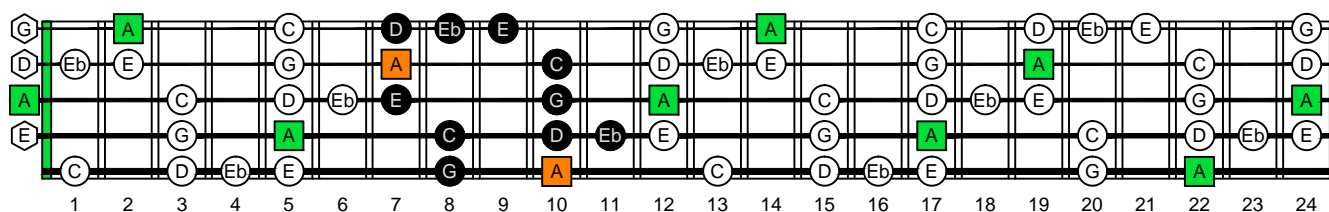

**A**  
blues scale  
octaves  
(box shapes)

BOX SHAPE

www.cagedoctaves.com

Zon Brookes

5Zm2 - A minor blues scale box shapes

Standard tuning

[www.cagedoctaves.com/blogozon115.html](http://www.cagedoctaves.com/blogozon115.html)

ENTIRE FINGERBOARD NOTE NAMES

ENTIRE FINGERBOARD INTERVALS