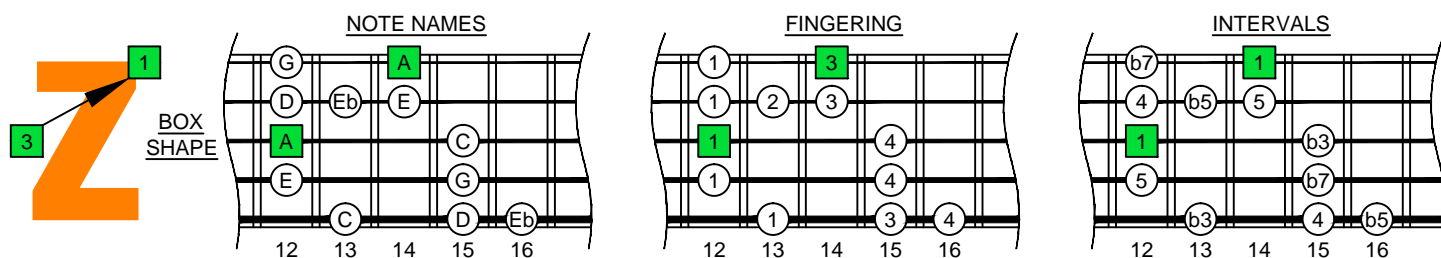

**A**  
blues scale  
octaves  
(box shapes)

www.cagedoctaves.com

Zon Brookes

3Zm1 at fret 12 - A minor blues scale box shape

Standard tuning

www.cagedoctaves.com/blogozon115.html

ENTIRE FINGERBOARD NOTE NAMES

ENTIRE FINGERBOARD INTERVALS