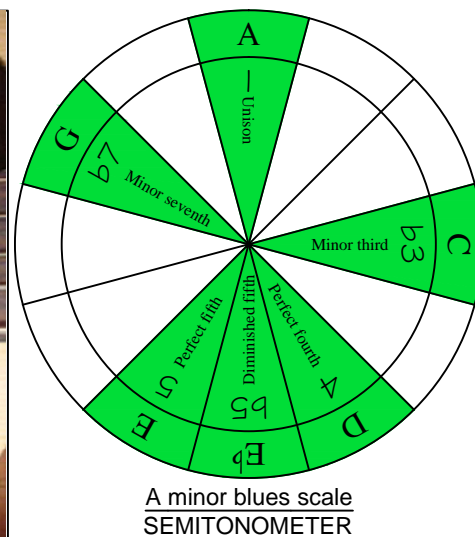

**A**  
blues scale  
octaves  
(box shapes)

www.cagedoctaves.com

Zon Brookes

3Zm1 at fret 12 - A minor blues scale box shape

Standard tuning

www.cagedoctaves.com/blogozon115.html

ENTIRE FINGERBOARD NOTE NAMES

ENTIRE FINGERBOARD INTERVALS