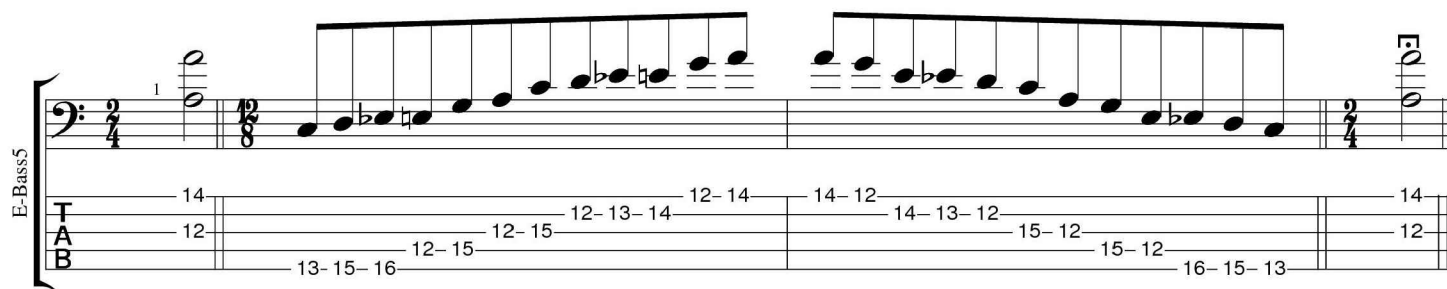

**A**  
blues scale  
octaves  
(box shapes)

www.cagedoctaves.com

Zon Brookes

3Zm1 at fret 12 - A minor blues scale box shape

Standard tuning

www.cagedoctaves.com/blogozon115.html

ENTIRE FINGERBOARD NOTE NAMES

ENTIRE FINGERBOARD INTERVALS