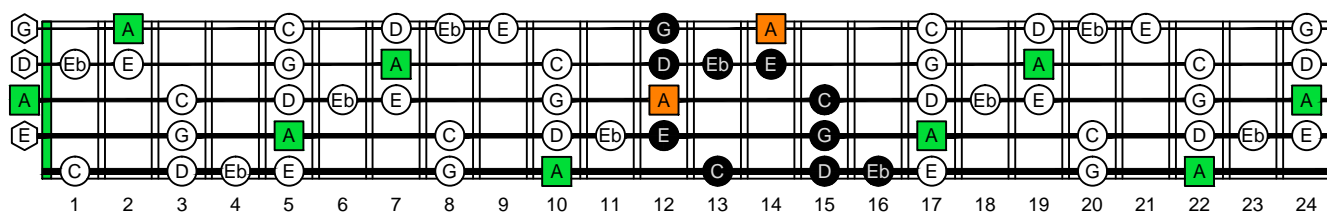

**A**  
blues scale  
octaves  
(box shapes)

www.cagedoctaves.com

Zon Brookes

3Zm1 at fret 12 - A minor blues scale box shape

Standard tuning

www.cagedoctaves.com/blogozon115.html

ENTIRE FINGERBOARD NOTE NAMES

ENTIRE FINGERBOARD INTERVALS