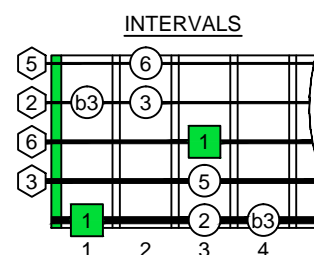

C major blues scale  
octaves (box shapes)

C major blues scale SEMITONOMETER

www.cagedoctaves.com

Zon Brookes

5Z3 - C major blues scale box shape

Standard tuning

www.cagedoctaves.com/blogozon116.html

ENTIRE FINGERBOARD NOTE NAMES

ENTIRE FINGERBOARD INTERVALS