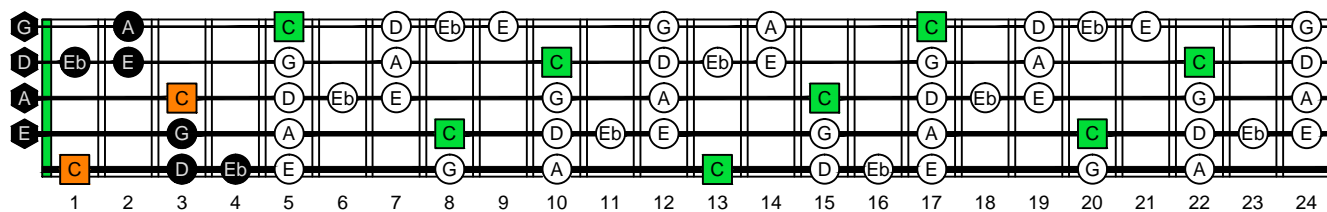

C major blues scale  
octaves (box shapes)

C major blues scale SEMITONOMETER

www.cagedoctaves.com

Zon Brookes

5Z3 - C major blues scale box shape

Standard tuning

www.cagedoctaves.com/blogozon116.html

ENTIRE FINGERBOARD NOTE NAMES

ENTIRE FINGERBOARD INTERVALS