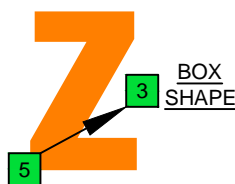

C major blues scale  
octaves (box shapes)

C major blues scale SEMITONOMETER

www.cagedoctaves.com

Zon Brookes

5Z3 - C major blues scale box shape

Standard tuning

www.cagedoctaves.com/blogozon116.html

ENTIRE FINGERBOARD NOTE NAMES