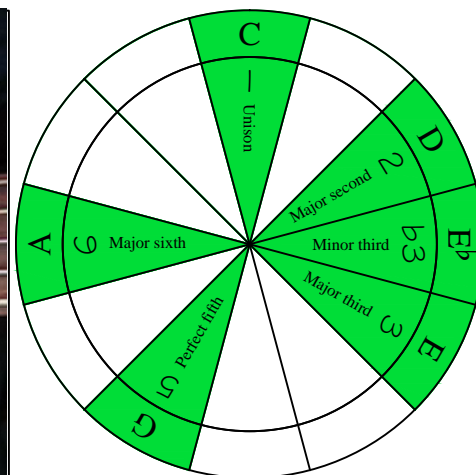

C major blues scale  
octaves (box shapes)

C major blues scale SEMITONOMETER

www.cagedoctaves.com

Zon Brookes

5Z3 - C major blues scale box shape

Standard tuning

www.cagedoctaves.com/blogozon116.html

ENTIRE FINGERBOARD NOTE NAMES

ENTIRE FINGERBOARD INTERVALS