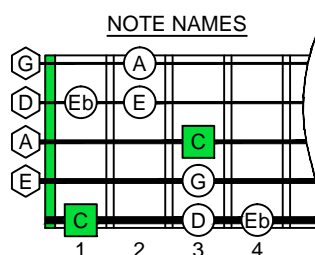

C major blues scale  
octaves (box shapes)

C major blues scale SEMITONOMETER

www.cagedoctaves.com

Zon Brookes

5Z3 - C major blues scale box shape

Standard tuning

www.cagedoctaves.com/blogozon116.html

ENTIRE FINGERBOARD NOTE NAMES