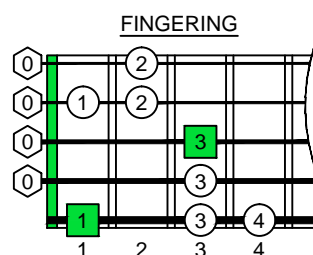

C major blues scale  
octaves (box shapes)

C major blues scale SEMITONOMETER

www.cagedoctaves.com

Zon Brookes

5Z3 - C major blues scale box shape

Standard tuning

www.cagedoctaves.com/blogozon116.html

ENTIRE FINGERBOARD NOTE NAMES

ENTIRE FINGERBOARD INTERVALS