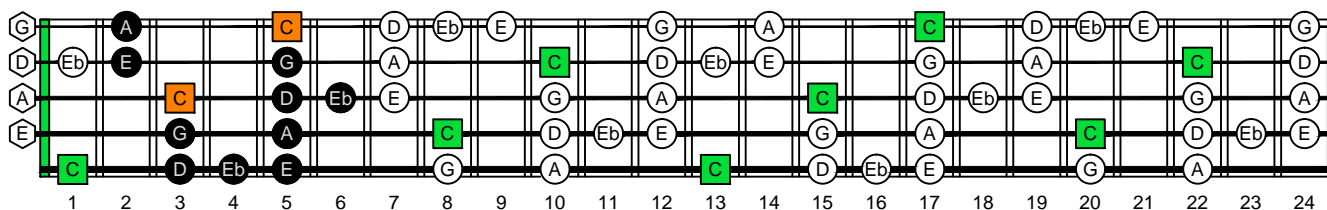

C major blues scale  
octaves  
(box shapes)

www.cagedoctaves.com

Zon Brookes

3Z1 - C major blues scale box shapes

Standard tuning

www.cagedoctaves.com/blogozon116.html

ENTIRE FINGERBOARD NOTE NAMES

ENTIRE FINGERBOARD INTERVALS