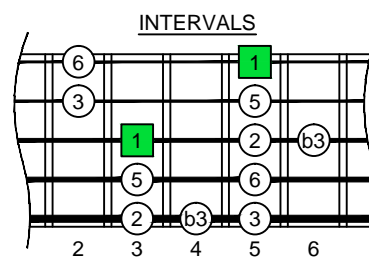

C major blues scale  
octaves  
(box shapes)

www.cagedoctaves.com

Zon Brookes

3Z1 - C major blues scale box shapes

Standard tuning

www.cagedoctaves.com/blogozon116.html

ENTIRE FINGERBOARD NOTE NAMES

ENTIRE FINGERBOARD INTERVALS