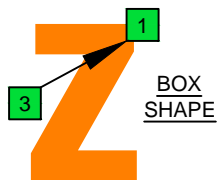

C major blues scale  
octaves  
(box shapes)

www.cagedoctaves.com

Zon Brookes

3Z1 - C major blues scale box shapes

Standard tuning

www.cagedoctaves.com/blogozon116.html

ENTIRE FINGERBOARD NOTE NAMES

ENTIRE FINGERBOARD INTERVALS