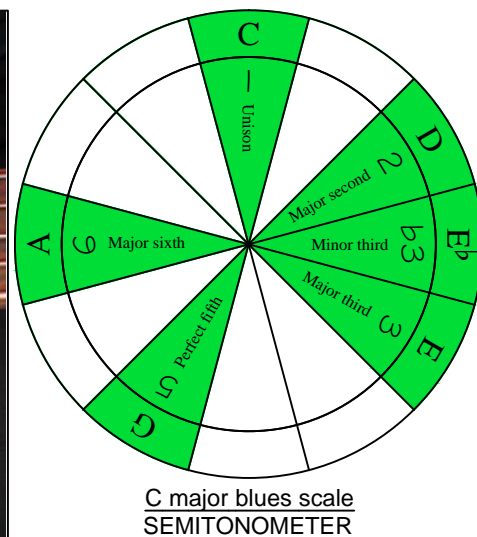

C major blues scale  
octaves  
(box shapes)

www.cagedoctaves.com

Zon Brookes

3Z1 - C major blues scale box shapes

Standard tuning

www.cagedoctaves.com/blogozon116.html

ENTIRE FINGERBOARD NOTE NAMES

ENTIRE FINGERBOARD INTERVALS