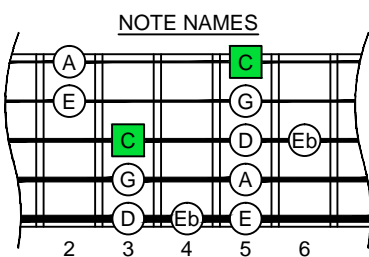

C major blues scale  
octaves  
(box shapes)

www.cagedoctaves.com

Zon Brookes

3Z1 - C major blues scale box shapes

Standard tuning

www.cagedoctaves.com/blogozon116.html

ENTIRE FINGERBOARD NOTE NAMES

ENTIRE FINGERBOARD INTERVALS