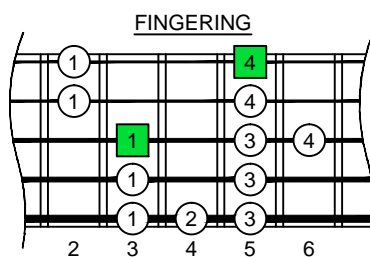

C major blues scale  
octaves  
(box shapes)

www.cagedoctaves.com

Zon Brookes

3Z1 - C major blues scale box shapes

Standard tuning

www.cagedoctaves.com/blogozon116.html

ENTIRE FINGERBOARD NOTE NAMES

ENTIRE FINGERBOARD INTERVALS