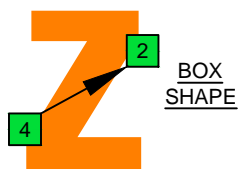

C major blues scale
octaves
(box shapes)

C major blues scale SEMITONOMETER

www.cagedoctaves.com

Zon Brookes

4Z2 - C major blues scale box shapes

Standard tuning

www.cagedoctaves.com/blogozon116.html

ENTIRE FINGERBOARD NOTE NAMES

ENTIRE FINGERBOARD INTERVALS