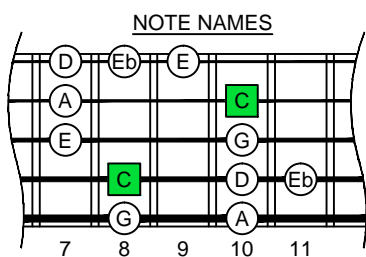

C major blues scale
octaves
(box shapes)

C major blues scale SEMITONOMETER

www.cagedoctaves.com

Zon Brookes

4Z2 - C major blues scale box shapes

Standard tuning

www.cagedoctaves.com/blogozon116.html

ENTIRE FINGERBOARD NOTE NAMES

ENTIRE FINGERBOARD INTERVALS