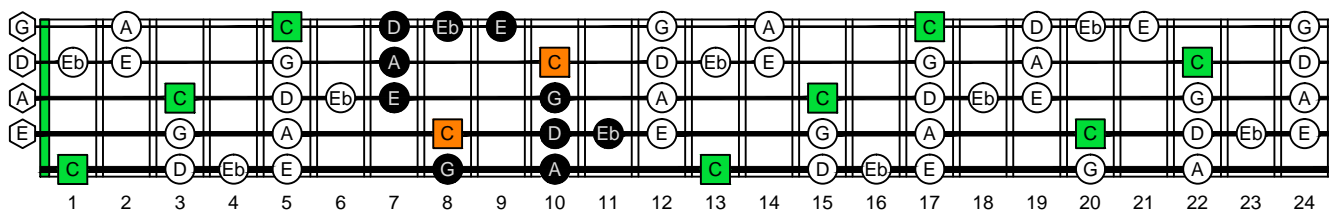

C major blues scale
octaves
(box shapes)

C major blues scale SEMITONOMETER

www.cagedoctaves.com

Zon Brookes

4Z2 - C major blues scale box shapes

Standard tuning

www.cagedoctaves.com/blogozon116.html

ENTIRE FINGERBOARD NOTE NAMES

ENTIRE FINGERBOARD INTERVALS