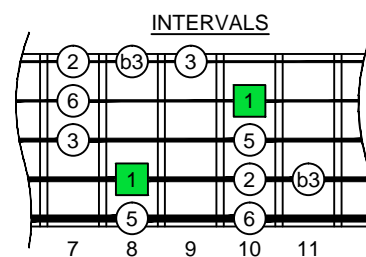

C major blues scale
octaves
(box shapes)

C major blues scale SEMITONOMETER

www.cagedoctaves.com

Zon Brookes

4Z2 - C major blues scale box shapes

Standard tuning

www.cagedoctaves.com/blogozon116.html

ENTIRE FINGERBOARD NOTE NAMES

ENTIRE FINGERBOARD INTERVALS