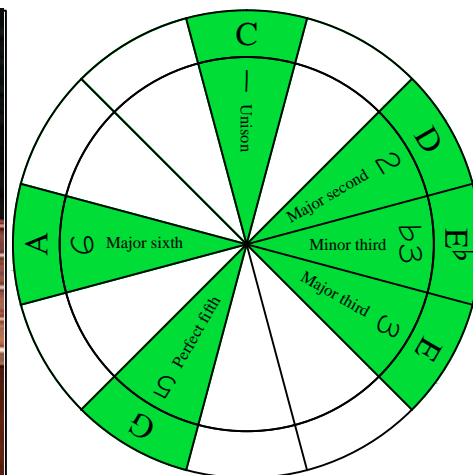

C major blues scale
octaves
(box shapes)

C major blues scale SEMITONOMETER

www.cagedoctaves.com

Zon Brookes

4Z2 - C major blues scale box shapes

Standard tuning

www.cagedoctaves.com/blogozon116.html

ENTIRE FINGERBOARD NOTE NAMES

ENTIRE FINGERBOARD INTERVALS