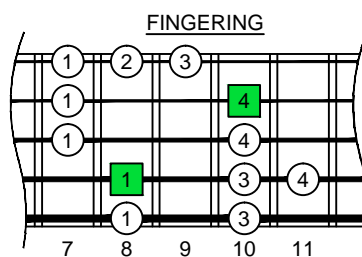

C major blues scale
octaves
(box shapes)

C major blues scale SEMITONOMETER

www.cagedoctaves.com

Zon Brookes

4Z2 - C major blues scale box shapes

Standard tuning

www.cagedoctaves.com/blogozon116.html

ENTIRE FINGERBOARD NOTE NAMES

ENTIRE FINGERBOARD INTERVALS