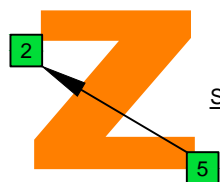

C major blues scale  
ZZZ octaves  
(box shapes)

BOX SHAPE

www.cagedoctaves.com

Zon Brookes

5Z2 - C major blues scale box shapes

Standard tuning

www.cagedoctaves.com/blogozon116.html

ENTIRE FINGERBOARD NOTE NAMES

ENTIRE FINGERBOARD INTERVALS