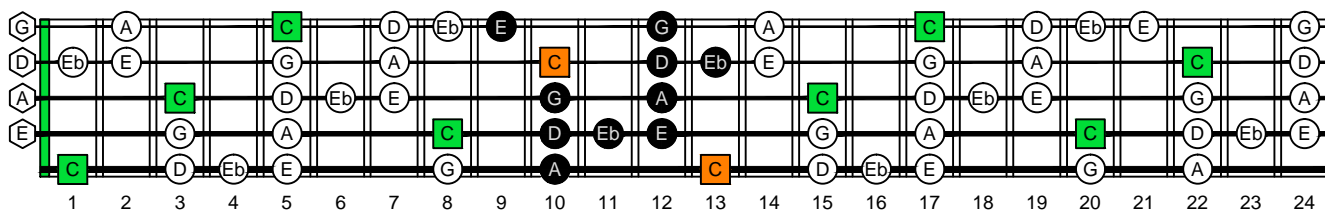

C major blues scale  
ZZZ octaves  
(box shapes)

BOX SHAPE

www.cagedoctaves.com

Zon Brookes

5Z2 - C major blues scale box shapes

Standard tuning

www.cagedoctaves.com/blogozon116.html

ENTIRE FINGERBOARD NOTE NAMES

ENTIRE FINGERBOARD INTERVALS