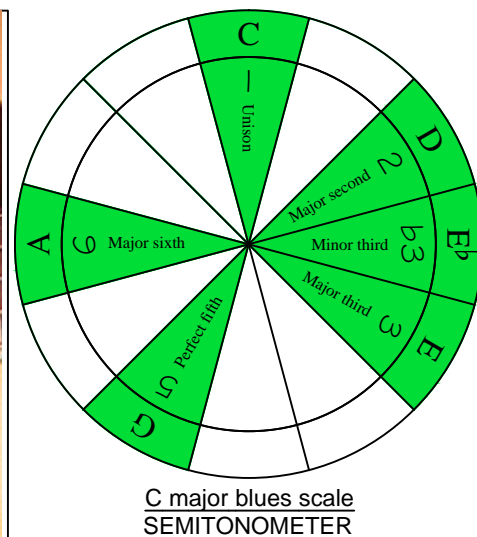

C major blues scale  
ZZZ octaves  
(box shapes)

BOX SHAPE

www.cagedoctaves.com

Zon Brookes

5Z2 - C major blues scale box shapes

Standard tuning

www.cagedoctaves.com/blogozon116.html

ENTIRE FINGERBOARD NOTE NAMES

ENTIRE FINGERBOARD INTERVALS