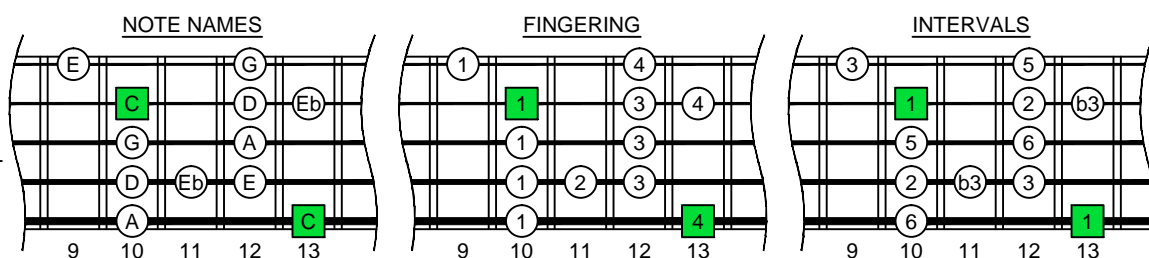

C major blues scale  
ZZZ octaves  
(box shapes)

BOX SHAPE

www.cagedoctaves.com

Zon Brookes

5Z2 - C major blues scale box shapes

Standard tuning

www.cagedoctaves.com/blogozon116.html

ENTIRE FINGERBOARD NOTE NAMES

ENTIRE FINGERBOARD INTERVALS