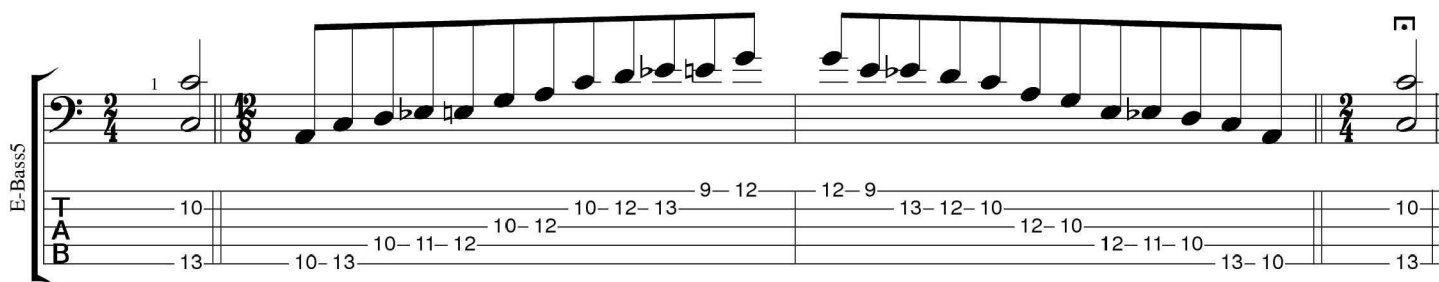

C major blues scale  
ZZZ octaves  
(box shapes)

BOX SHAPE

www.cagedoctaves.com

Zon Brookes

5Z2 - C major blues scale box shapes

Standard tuning

www.cagedoctaves.com/blogozon116.html

ENTIRE FINGERBOARD NOTE NAMES

ENTIRE FINGERBOARD INTERVALS