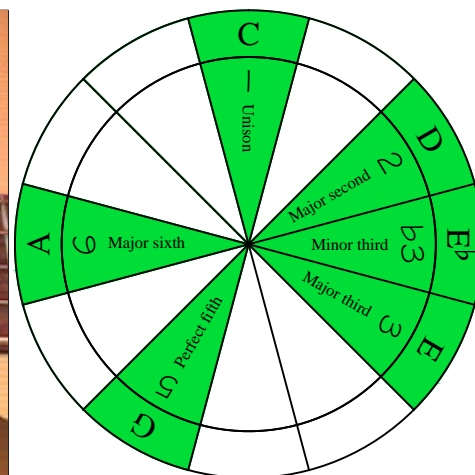

C
major blues
scale
ZZZZ
octaves
(box shapes)

C major blues scale
SEMITONOMETER

BOX
SHAPE

www.cagedoctaves.com

Zon Brookes

5Z3 at fret 12 - C major blues scale box shape

Standard tuning

www.cagedoctaves.com/blogozon116.html

ENTIRE FINGERBOARD NOTE NAMES

ENTIRE FINGERBOARD INTERVALS