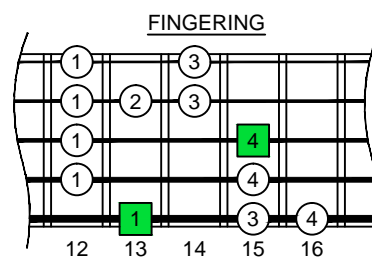

C
major blues
scale
ZZZZ
octaves
(box shapes)

C major blues scale
SEMITONOMETER

BOX
SHAPE

www.cagedoctaves.com

Zon Brookes

5Z3 at fret 12 - C major blues scale box shape

Standard tuning

www.cagedoctaves.com/blogozon116.html

ENTIRE FINGERBOARD NOTE NAMES

ENTIRE FINGERBOARD INTERVALS