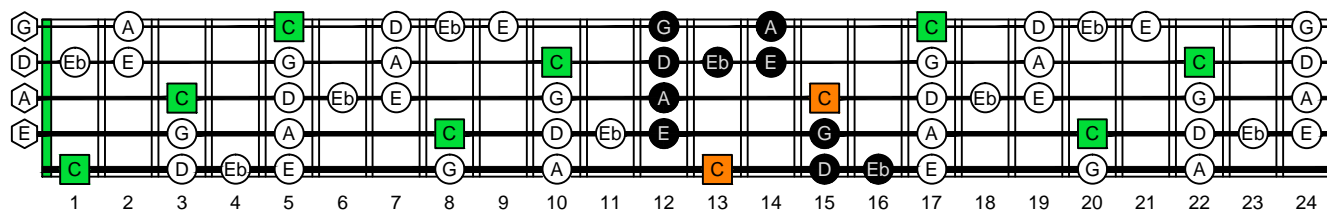

C
major blues
scale
ZZZZ
octaves
(box shapes)

C major blues scale
SEMITONOMETER

BOX
SHAPE

www.cagedoctaves.com

Zon Brookes

5Z3 at fret 12 - C major blues scale box shape

Standard tuning

www.cagedoctaves.com/blogozon116.html

ENTIRE FINGERBOARD NOTE NAMES

ENTIRE FINGERBOARD INTERVALS