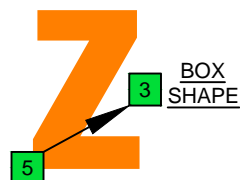

C
major blues
scale
ZZZZ
octaves
(box shapes)

C major blues scale
SEMITONOMETER

BOX
SHAPE

www.cagedoctaves.com

Zon Brookes

5Z3 at fret 12 - C major blues scale box shape

Standard tuning

www.cagedoctaves.com/blogozon116.html