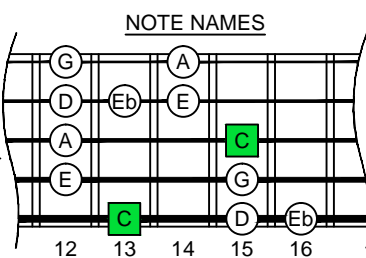

C
major blues
scale
ZZZZ
octaves
(box shapes)

C major blues scale
SEMITONOMETER

BOX
SHAPE

www.cagedoctaves.com

Zon Brookes

5Z3 at fret 12 - C major blues scale box shape

Standard tuning

www.cagedoctaves.com/blogozon116.html