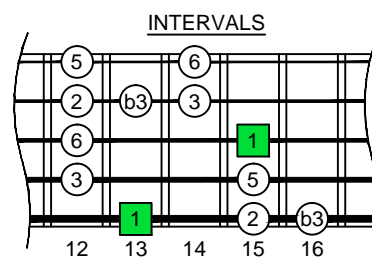

C
major blues
scale
ZZZZ
octaves
(box shapes)

C major blues scale
SEMITONOMETER

BOX
SHAPE

www.cagedoctaves.com

Zon Brookes

5Z3 at fret 12 - C major blues scale box shape

Standard tuning

www.cagedoctaves.com/blogozon116.html

ENTIRE FINGERBOARD NOTE NAMES

ENTIRE FINGERBOARD INTERVALS