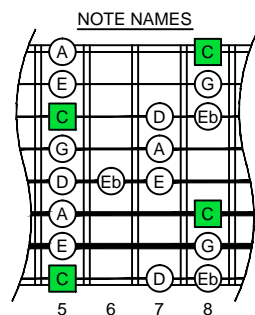

C major blues scale
octaves (box shapes)

C major blues scale SEMITONOMETER

BOX SHAPE

NOTE NAMES

FINGERING

INTERVALS

www.cagedoctaves.com

Zon Brookes

8Z6Z3Z1 - C major blues scale box shape

Zon Brookes 8
⑧=G

www.cagedoctaves.com/blogozon133.html

ENTIRE FINGERBOARD INTERVALS