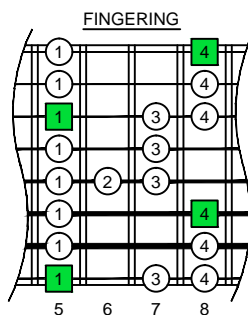

C major blues scale
octaves (box shapes)

C major blues scale SEMITONOMETER

BOX SHAPE

NOTE NAMES

FINGERING

INTERVALS

www.cagedoctaves.com

Zon Brookes

8Z6Z3Z1 - C major blues scale box shape

Zon Brookes 8
⑧=G

www.cagedoctaves.com/blogozon133.html

ENTIRE FINGERBOARD INTERVALS