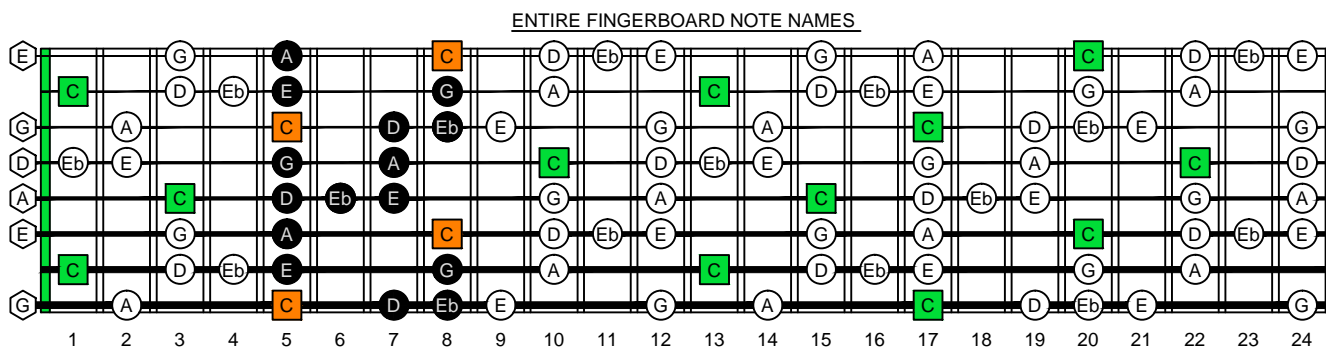

C major blues scale
octaves (box shapes)

C major blues scale SEMITONOMETER

BOX SHAPE

NOTE NAMES

FINGERING

INTERVALS

www.cagedoctaves.com

Zon Brookes

8Z6Z3Z1 - C major blues scale box shape

Zon Brookes 8
⑧=G

www.cagedoctaves.com/blogozon133.html

ENTIRE FINGERBOARD INTERVALS