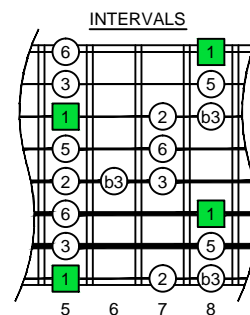

C major blues scale
octaves (box shapes)

C major blues scale SEMITONOMETER

BOX SHAPE

NOTE NAMES

FINGERING

INTERVALS

www.cagedoctaves.com

Zon Brookes

8Z6Z3Z1 - C major blues scale box shape

Zon Brookes 8
⑧=G

www.cagedoctaves.com/blogozon133.html

ENTIRE FINGERBOARD INTERVALS