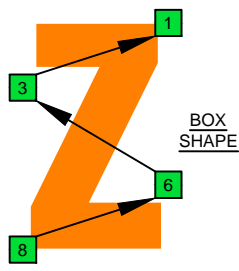

C major blues scale
octaves (box shapes)

C major blues scale SEMITONOMETER

BOX SHAPE

NOTE NAMES

FINGERING

INTERVALS

www.cagedoctaves.com

Zon Brookes

8Z6Z3Z1 - C major blues scale box shape

Zon Brookes 8
⑧=G

www.cagedoctaves.com/blogozon133.html

ENTIRE FINGERBOARD INTERVALS