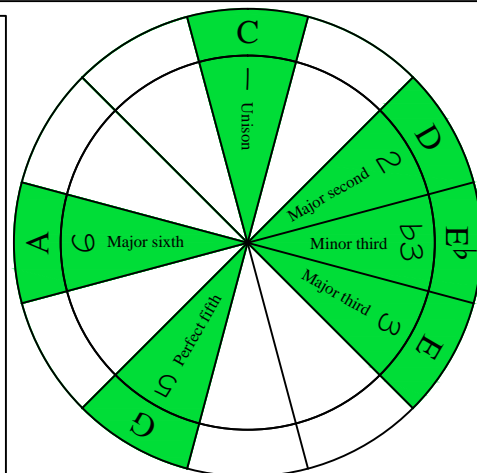

C major blues scale
octaves (box shapes)

C major blues scale SEMITONOMETER

BOX SHAPE

NOTE NAMES

FINGERING

INTERVALS

www.cagedoctaves.com

Zon Brookes

8Z6Z3Z1 - C major blues scale box shape

Zon Brookes 8
⑧=G

www.cagedoctaves.com/blogozon133.html

ENTIRE FINGERBOARD INTERVALS