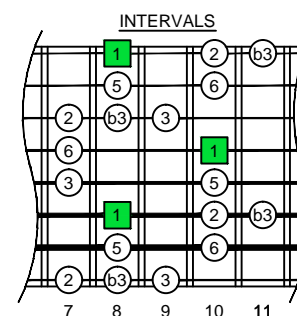

C major blues scale
octaves (box shapes)

C major blues scale SEMITONOMETER

www.cagedoctaves.com

Zon Brookes

6Z4Z1 - C major blues scale box shape

Zon Brookes 8
©= G

www.cagedoctaves.com/blogozon133.html