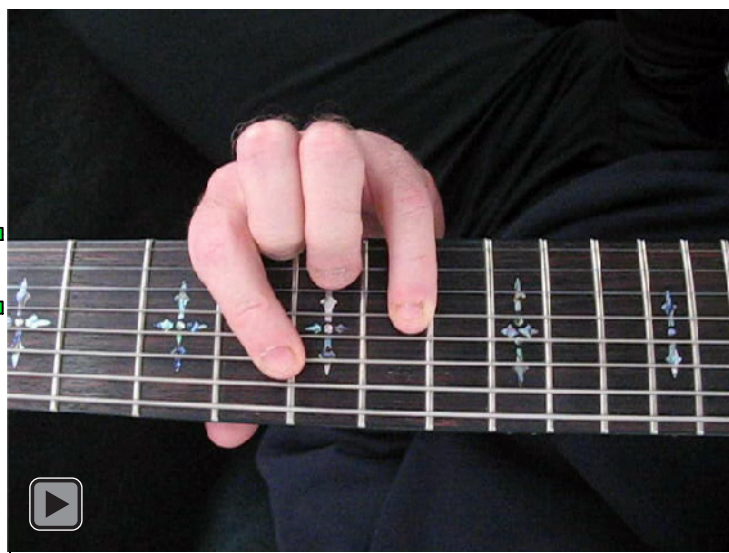

C major blues scale
octaves (box shapes)

C major blues scale SEMITONOMETER

www.cagedoctaves.com

Zon Brookes

6Z4Z1 - C major blues scale box shape

Zon Brookes 8
©= G

www.cagedoctaves.com/blogozon133.html