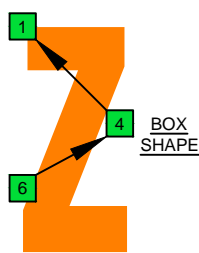

C major blues scale
octaves (box shapes)

C major blues scale SEMITONOMETER

www.cagedoctaves.com

Zon Brookes

6Z4Z1 - C major blues scale box shape

Zon Brookes 8
©= G

www.cagedoctaves.com/blogozon133.html