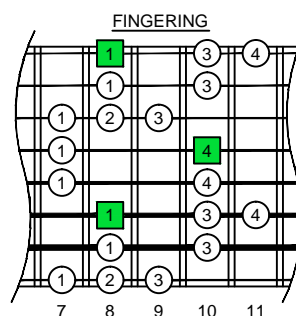

C major blues scale
octaves (box shapes)

C major blues scale SEMITONOMETER

www.cagedoctaves.com

Zon Brookes

6Z4Z1 - C major blues scale box shape

Zon Brookes 8
©= G

www.cagedoctaves.com/blogozon133.html