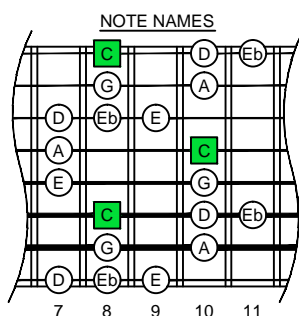

C major blues scale
octaves (box shapes)

C major blues scale SEMITONOMETER

www.cagedoctaves.com

Zon Brookes

6Z4Z1 - C major blues scale box shape

Zon Brookes 8
©= G

www.cagedoctaves.com/blogozon133.html