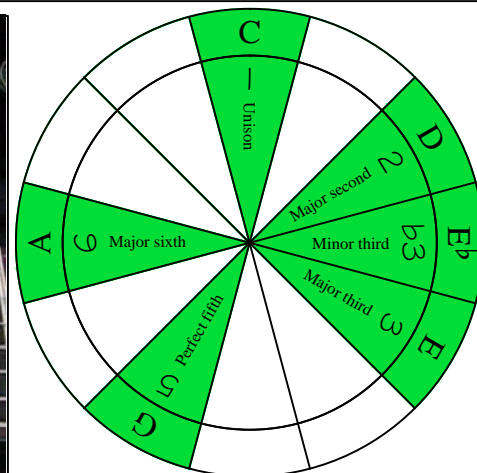

C major blues scale
octaves (box shapes)

C major blues scale SEMITONOMETER

www.cagedoctaves.com

Zon Brookes

6Z4Z1 - C major blues scale box shape

Zon Brookes 8
©= G

www.cagedoctaves.com/blogozon133.html