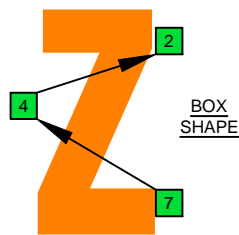

C
major blues
scale

octaves
(box shapes)

C major blues scale SEMITONOMETER

www.cagedoctaves.com

Zon Brookes

7ZAZ2 - C major blues scale box shape

Zon Brookes 8
⑧ = G

www.cagedoctaves.com/blogozon133.html