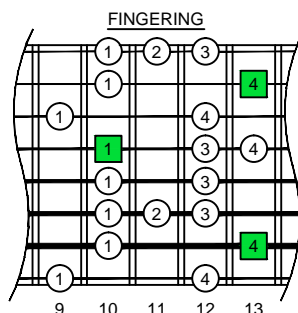

C
major blues
scale

octaves
(box shapes)

C major blues scale SEMITONOMETER

www.cagedoctaves.com

Zon Brookes

7ZAZ2 - C major blues scale box shape

Zon Brookes 8
⑧ = G

www.cagedoctaves.com/blogozon133.html