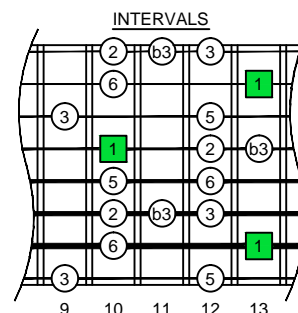

C
major blues
scale

octaves
(box shapes)

C major blues scale SEMITONOMETER

www.cagedoctaves.com

Zon Brookes

7ZAZ2 - C major blues scale box shape

Zon Brookes 8
⑧ = G

www.cagedoctaves.com/blogozon133.html