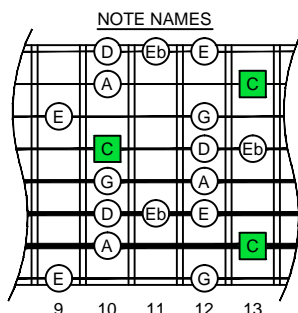

C
major blues
scale

octaves
(box shapes)

C major blues scale SEMITONOMETER

www.cagedoctaves.com

Zon Brookes

7ZAZ2 - C major blues scale box shape

Zon Brookes 8
⑧ = G

www.cagedoctaves.com/blogozon133.html