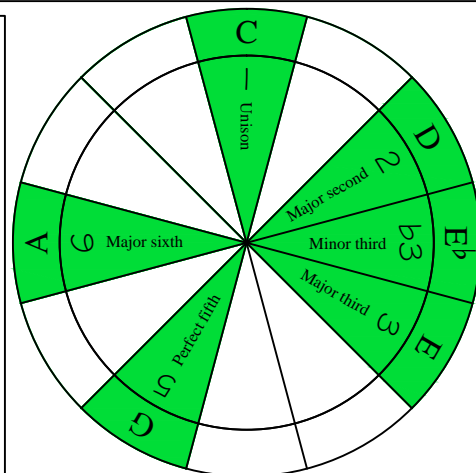

C
major blues
scale

octaves
(box shapes)

C major blues scale SEMITONOMETER

www.cagedoctaves.com

Zon Brookes

7ZAZ2 - C major blues scale box shape

Zon Brookes 8
⑧ = G

www.cagedoctaves.com/blogozon133.html