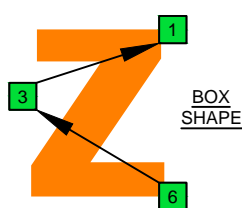

C major arpeggio
octaves
(box shapes)

C major arpeggio
SEMITONOMETER

BOX
SHAPE

www.cagedoctaves.com

Zon Brookes

6Z3Z1 - C major arpeggio box shape

Musical notation for the C major arpeggio box shape, including a treble clef staff with a 2/4 time signature, a guitar TAB staff, and a bass clef staff. The TAB staff shows fret numbers: 13, 10, 13, 9, 12, 13, 13, 12, 9, 10, 10, 12, 13, 13.

www.cagedoctaves.com/blogozon139.html

ENTIRE FINGERBOARD NOTE NAMES

ENTIRE FINGERBOARD INTERVALS