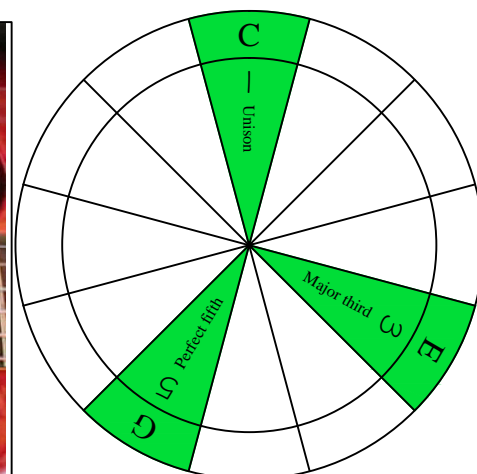

C major arpeggio
octaves
(box shapes)

C major arpeggio
SEMITONOMETER

BOX
SHAPE

www.cagedoctaves.com

Zon Brookes

6Z3Z1 - C major arpeggio box shape

Musical notation for the C major arpeggio box shape, including a treble clef staff with a 2/4 time signature, a guitar TAB staff, and a bass clef staff. The TAB staff shows fret numbers: 13, 10, 13, 9, 12, 13, 13, 12, 9, 10, 10, 12, 13, 13.

www.cagedoctaves.com/blogozon139.html

ENTIRE FINGERBOARD NOTE NAMES

ENTIRE FINGERBOARD INTERVALS