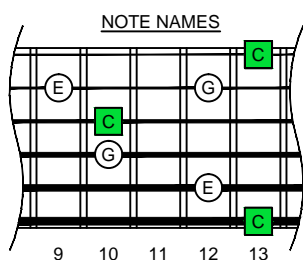

C major arpeggio
octaves
(box shapes)

C major arpeggio
SEMITONOMETER

BOX
SHAPE

www.cagedoctaves.com

Zon Brookes

6Z3Z1 - C major arpeggio box shape

Musical notation for the C major arpeggio box shape, including a treble clef staff with a 2/4 time signature, a guitar TAB staff, and a bass clef staff. The TAB staff shows fret numbers: 13, 10, 13, 9, 12, 13, 13, 12, 9, 10, 10, 12, 13, 13.