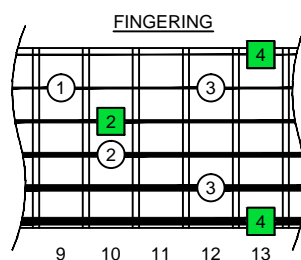

C major arpeggio
octaves
(box shapes)

C major arpeggio
SEMITONOMETER

BOX
SHAPE

www.cagedoctaves.com

Zon Brookes

6Z3Z1 - C major arpeggio box shape

Musical notation for the C major arpeggio box shape, including a treble clef staff with a 2/4 time signature, a guitar TAB staff, and a bass clef staff. The TAB staff shows fret numbers: 13, 10, 13, 9, 12, 13, 13, 12, 9, 10, 10, 12, 13, 13.