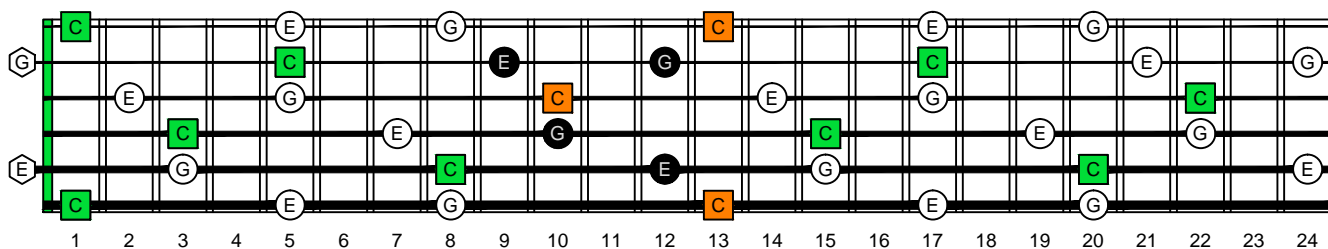

www.cagedoctaves.com

Zon Brookes

6Z3Z1 - C major arpeggio box shape

Musical notation for the C major arpeggio box shape, including a treble clef staff with a 2/4 time signature, a guitar TAB staff, and a bass clef staff. The TAB staff shows fret numbers: 13, 10, 13, 9, 12, 13, 13, 12, 9, 10, 10, 12, 13, 13.

www.cagedoctaves.com/blogozon139.html

ENTIRE FINGERBOARD NOTE NAMES