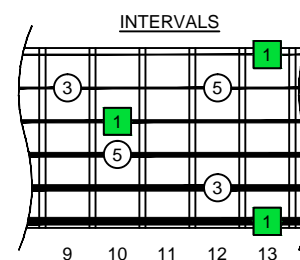

C major arpeggio
octaves
(box shapes)

C major arpeggio
SEMITONOMETER

BOX
SHAPE

www.cagedoctaves.com

Zon Brookes

6Z3Z1 - C major arpeggio box shape

Musical notation for the C major arpeggio box shape, including a treble clef staff with a 2/4 time signature, a guitar TAB staff, and a bass clef staff. The TAB staff shows fret numbers: 13, 10, 13, 9, 12, 13, 13, 12, 9, 10, 10, 12, 13, 13.