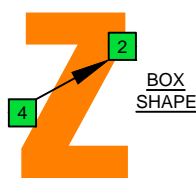

C major blues scale

C major blues scale SEMITONOMETER

www.cagedoctaves.com

Zon Brookes

4Z2 - C major blues scale box shape

www.cagedoctaves.com/blogozon141.html

ENTIRE FINGERBOARD NOTE NAMES

ENTIRE FINGERBOARD INTERVALS