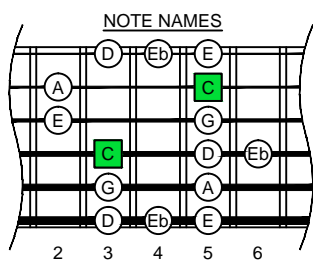

C major blues scale

C major blues scale SEMITONOMETER

www.cagedoctaves.com

Zon Brookes

4Z2 - C major blues scale box shape

www.cagedoctaves.com/blogozon141.html

ENTIRE FINGERBOARD NOTE NAMES

ENTIRE FINGERBOARD INTERVALS