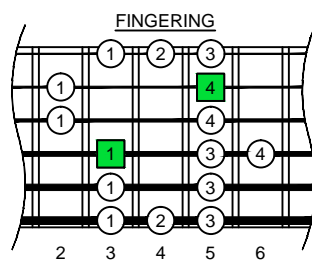

C major blues scale

C major blues scale SEMITONOMETER

www.cagedoctaves.com

Zon Brookes

4Z2 - C major blues scale box shape

www.cagedoctaves.com/blogozon141.html

ENTIRE FINGERBOARD NOTE NAMES

ENTIRE FINGERBOARD INTERVALS