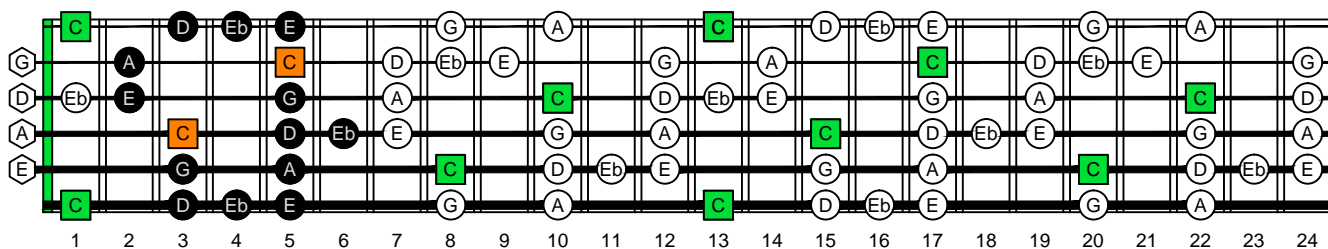

C major blues scale

C major blues scale SEMITONOMETER

www.cagedoctaves.com

Zon Brookes

4Z2 - C major blues scale box shape

www.cagedoctaves.com/blogozon141.html

ENTIRE FINGERBOARD NOTE NAMES

ENTIRE FINGERBOARD INTERVALS