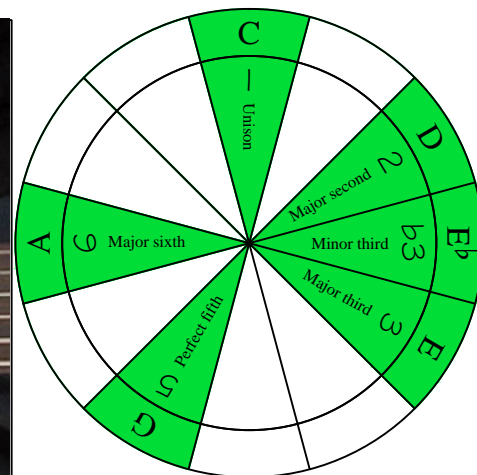

C major blues scale

C major blues scale SEMITONOMETER

www.cagedoctaves.com

Zon Brookes

4Z2 - C major blues scale box shape

www.cagedoctaves.com/blogozon141.html

ENTIRE FINGERBOARD NOTE NAMES

ENTIRE FINGERBOARD INTERVALS