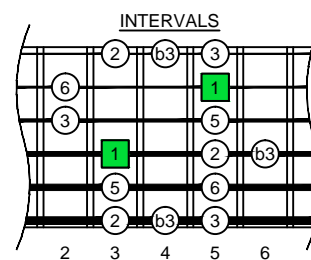

C major blues scale

C major blues scale SEMITONOMETER

www.cagedoctaves.com

Zon Brookes

4Z2 - C major blues scale box shape

www.cagedoctaves.com/blogozon141.html

ENTIRE FINGERBOARD NOTE NAMES

ENTIRE FINGERBOARD INTERVALS