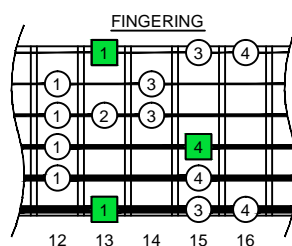

# C major blues scale

C major blues scale SEMITONOMETER

www.cagedoctaves.com

Zon Brookes

6Z4Z1 at 12 - C major blues scale box shape

www.cagedoctaves.com/blogozon141.html