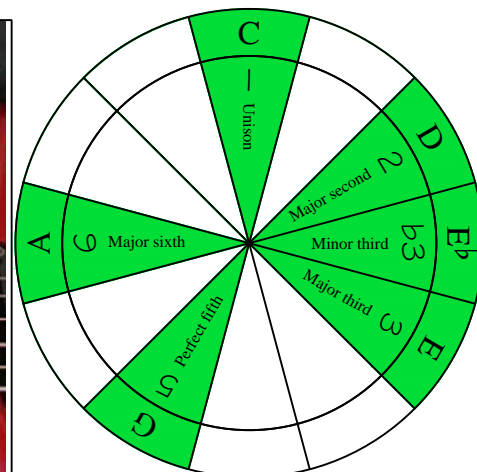

# C major blues scale

C major blues scale SEMITONOMETER

www.cagedoctaves.com

Zon Brookes

6Z4Z1 at 12 - C major blues scale box shape

www.cagedoctaves.com/blogozon141.html

### ENTIRE FINGERBOARD NOTE NAMES

### ENTIRE FINGERBOARD INTERVALS