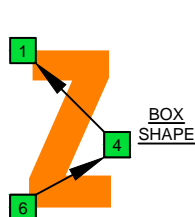

# C major blues scale

C major blues scale SEMITONOMETER

www.cagedoctaves.com

Zon Brookes

6Z4Z1 at 12 - C major blues scale box shape

www.cagedoctaves.com/blogozon141.html