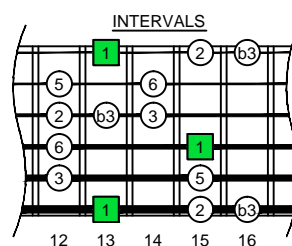

# C major blues scale

C major blues scale SEMITONOMETER

www.cagedoctaves.com

Zon Brookes

6Z4Z1 at 12 - C major blues scale box shape

www.cagedoctaves.com/blogozon141.html