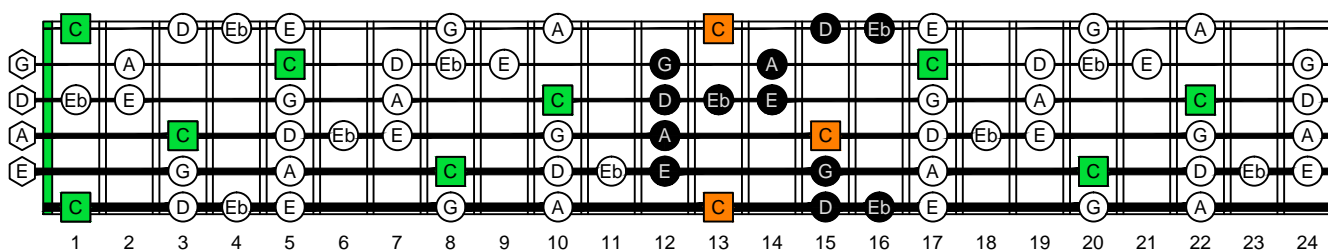

ENTIRE FINGERBOARD NOTE NAMES