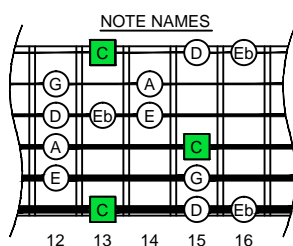

# C major blues scale

C major blues scale SEMITONOMETER

www.cagedoctaves.com

Zon Brookes

6Z4Z1 at 12 - C major blues scale box shape

www.cagedoctaves.com/blogozon141.html