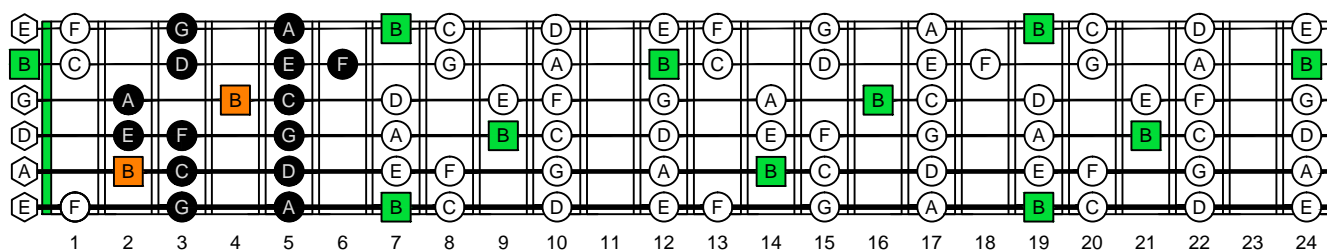

**B**  
locrian mode  
**CAGED**  
octaves  
(box shapes)

C:\GUITAR STUFF\guitar C scale modes\B\_locrian\_mode.dwg

BOX SHAPE

www.cagedoctaves.com

Zon Brookes

5Am3 - B locrian mode box shape

www.cagedoctaves.com/blogozon152.html

ENTIRE FINGERBOARD NOTE NAMES

ENTIRE FINGERBOARD INTERVALS