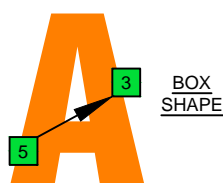

**B**  
locrian mode  
**CAGED**  
octaves  
(box shapes)

C:\GUITAR STUFF\guitar C scale modes\B\_locrian\_mode.dwg

BOX SHAPE

www.cagedoctaves.com

Zon Brookes

5Am3 - B locrian mode box shape

www.cagedoctaves.com/blogozon152.html