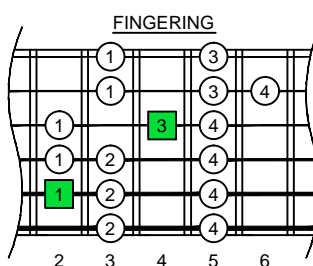

**B**  
locrian mode  
**CAGED**  
octaves  
(box shapes)

C:\GUITAR STUFF\guitar C scale modes\B\_locrian\_mode.dwg

BOX SHAPE

www.cagedoctaves.com

Zon Brookes

5Am3 - B locrian mode box shape

www.cagedoctaves.com/blogozon152.html

ENTIRE FINGERBOARD NOTE NAMES

ENTIRE FINGERBOARD INTERVALS