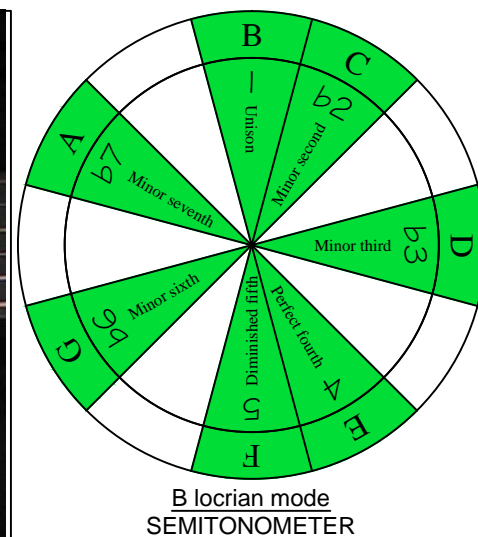

**B**  
locrian mode  
**CAGED**  
octaves  
(box shapes)

C:\GUITAR STUFF\guitar C scale modes\B\_locrian\_mode.dwg

BOX SHAPE

www.cagedoctaves.com

Zon Brookes

5Am3 - B locrian mode box shape

www.cagedoctaves.com/blogozon152.html

ENTIRE FINGERBOARD NOTE NAMES

ENTIRE FINGERBOARD INTERVALS