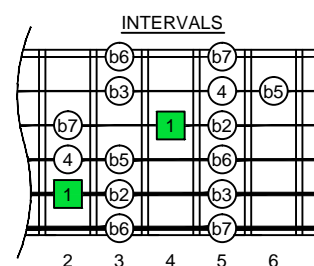

**B**  
locrian mode  
**CAGED**  
octaves  
(box shapes)

C:\GUITAR STUFF\guitar C scale modes\B\_locrian\_mode.dwg

BOX SHAPE

www.cagedoctaves.com

Zon Brookes

5Am3 - B locrian mode box shape

www.cagedoctaves.com/blogozon152.html

ENTIRE FINGERBOARD NOTE NAMES

ENTIRE FINGERBOARD INTERVALS