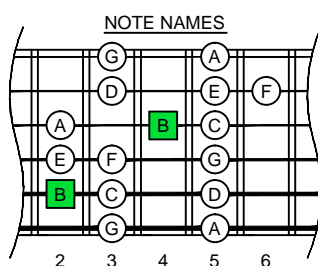

**B**  
locrian mode  
**CAGED**  
octaves  
(box shapes)

C:\GUITAR STUFF\guitar C scale modes\B\_locrian\_mode.dwg

BOX SHAPE

www.cagedoctaves.com

Zon Brookes

5Am3 - B locrian mode box shape

www.cagedoctaves.com/blogozon152.html

ENTIRE FINGERBOARD NOTE NAMES

ENTIRE FINGERBOARD INTERVALS