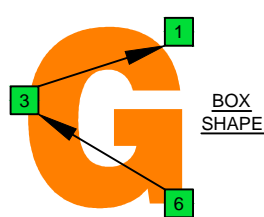

**B**  
locrian mode  
**CAGED**  
octaves  
(box shapes)

**B locrian mode**  
**SEMITONOMETER**

C:\GUITAR STUFF\guitar C scale modes\B\_locrian\_mode.dwg

**BOX**  
**SHAPE**

**NOTE NAMES**

**FINGERING**

**INTERVALS**

www.cagedoctaves.com

Zon Brookes

6Gm3Gm1 - B locrian mode box shape

www.cagedoctaves.com/blogozon152.html

**ENTIRE FINGERBOARD NOTE NAMES**

**ENTIRE FINGERBOARD INTERVALS**