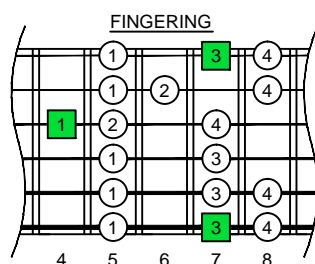

**B**  
locrian mode  
**CAGED**  
octaves  
(box shapes)

**B locrian mode**  
**SEMITONOMETER**

C:\GUITAR STUFF\guitar C scale modes\B\_locrian\_mode.dwg

**BOX**  
**SHAPE**

**NOTE NAMES**

**FINGERING**

**INTERVALS**

www.cagedoctaves.com

Zon Brookes

6Gm3Gm1 - B locrian mode box shape

www.cagedoctaves.com/blogozon152.html

**ENTIRE FINGERBOARD NOTE NAMES**

**ENTIRE FINGERBOARD INTERVALS**