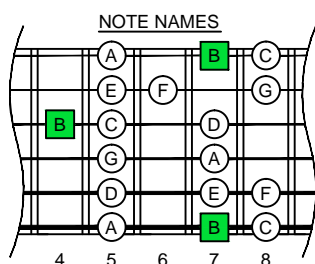

**B**  
locrian mode  
**CAGED**  
octaves  
(box shapes)

**B locrian mode**  
**SEMITONOMETER**

C:\GUITAR STUFF\guitar C scale modes\B\_locrian\_mode.dwg

**BOX**  
**SHAPE**

**NOTE NAMES**

**FINGERING**

**INTERVALS**

www.cagedoctaves.com

Zon Brookes

6Gm3Gm1 - B locrian mode box shape

www.cagedoctaves.com/blogozon152.html

**ENTIRE FINGERBOARD NOTE NAMES**

**ENTIRE FINGERBOARD INTERVALS**