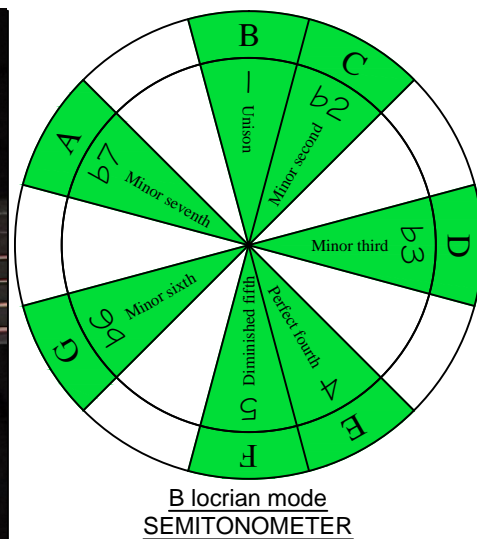

**B**  
locrian mode  
**CAGED**  
octaves  
(box shapes)

**B locrian mode**  
**SEMITONOMETER**

C:\GUITAR STUFF\guitar C scale modes\B\_locrian\_mode.dwg

**BOX**  
**SHAPE**

**NOTE NAMES**

**FINGERING**

**INTERVALS**

www.cagedoctaves.com

Zon Brookes

6Gm3Gm1 - B locrian mode box shape

www.cagedoctaves.com/blogozon152.html

**ENTIRE FINGERBOARD NOTE NAMES**

**ENTIRE FINGERBOARD INTERVALS**