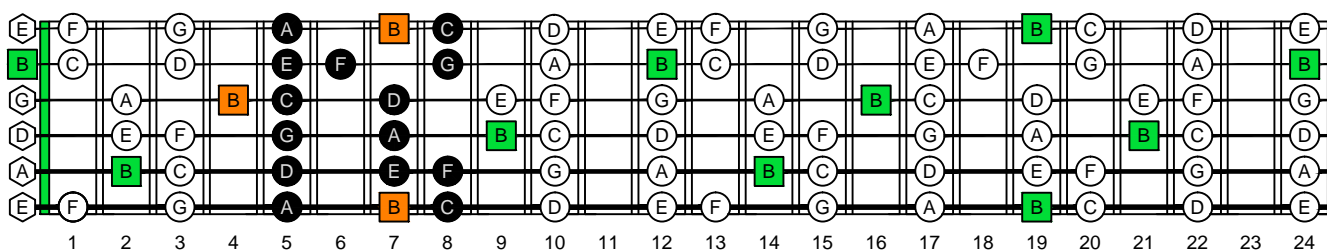

**B**  
locrian mode  
**CAGED**  
octaves  
(box shapes)

**B locrian mode**  
**SEMITONOMETER**

C:\GUITAR STUFF\guitar C scale modes\B\_locrian\_mode.dwg

**BOX**  
**SHAPE**

**NOTE NAMES**

**FINGERING**

**INTERVALS**

www.cagedoctaves.com

Zon Brookes

6Gm3Gm1 - B locrian mode box shape

www.cagedoctaves.com/blogozon152.html

**ENTIRE FINGERBOARD NOTE NAMES**

**ENTIRE FINGERBOARD INTERVALS**