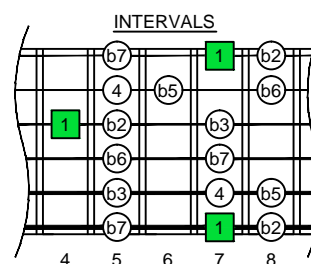

**B**  
locrian mode  
**CAGED**  
octaves  
(box shapes)

**B locrian mode**  
**SEMITONOMETER**

C:\GUITAR STUFF\guitar C scale modes\B\_locrian\_mode.dwg

**BOX**  
**SHAPE**

**NOTE NAMES**

**FINGERING**

**INTERVALS**

www.cagedoctaves.com

Zon Brookes

6Gm3Gm1 - B locrian mode box shape

www.cagedoctaves.com/blogozon152.html

**ENTIRE FINGERBOARD NOTE NAMES**

**ENTIRE FINGERBOARD INTERVALS**