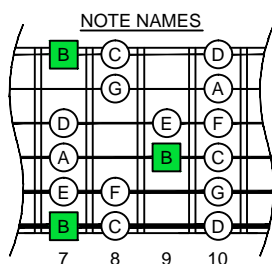

B
locrian mode
CAGED
octaves
(box shapes)

www.cagedoctaves.com

Zon Brookes

6Em4Em1 - B locrian mode box shape

www.cagedoctaves.com/blogozon152.html

ENTIRE FINGERBOARD NOTE NAMES

ENTIRE FINGERBOARD INTERVALS