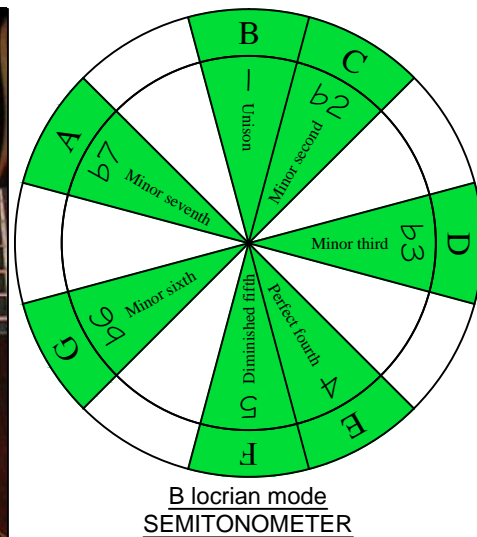

B
locrian mode
CAGED
octaves
(box shapes)

www.cagedoctaves.com

Zon Brookes

6Em4Em1 - B locrian mode box shape

www.cagedoctaves.com/blogozon152.html

ENTIRE FINGERBOARD NOTE NAMES

ENTIRE FINGERBOARD INTERVALS