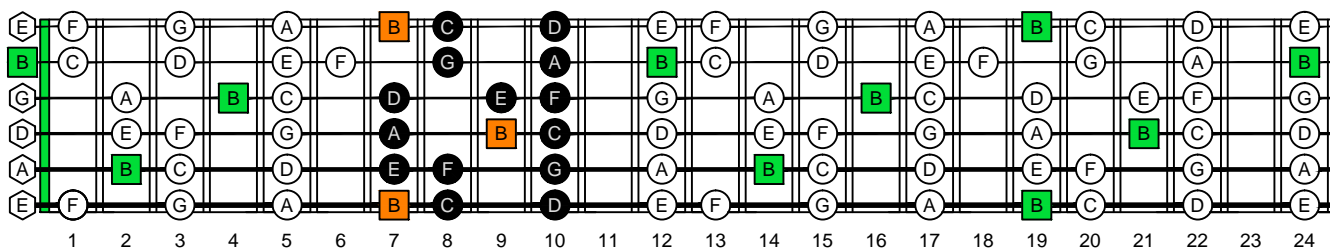

B
locrian mode
CAGED
octaves
(box shapes)

www.cagedoctaves.com

Zon Brookes

6Em4Em1 - B locrian mode box shape

www.cagedoctaves.com/blogozon152.html

ENTIRE FINGERBOARD NOTE NAMES

ENTIRE FINGERBOARD INTERVALS