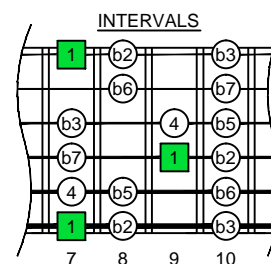

B
locrian mode
CAGED
octaves
(box shapes)

www.cagedoctaves.com

Zon Brookes

6Em4Em1 - B locrian mode box shape

www.cagedoctaves.com/blogozon152.html

ENTIRE FINGERBOARD NOTE NAMES

ENTIRE FINGERBOARD INTERVALS