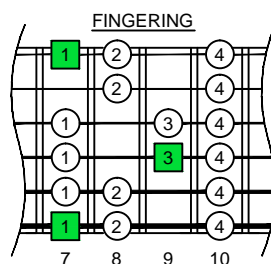

B
locrian mode
CAGED
octaves
(box shapes)

www.cagedoctaves.com

Zon Brookes

6Em4Em1 - B locrian mode box shape

www.cagedoctaves.com/blogozon152.html

ENTIRE FINGERBOARD NOTE NAMES

ENTIRE FINGERBOARD INTERVALS