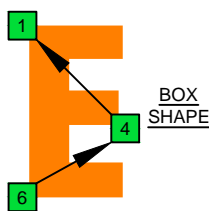

B
locrian mode
CAGED
octaves
(box shapes)

www.cagedoctaves.com

Zon Brookes

6Em4Em1 - B locrian mode box shape

www.cagedoctaves.com/blogozon152.html

ENTIRE FINGERBOARD NOTE NAMES

ENTIRE FINGERBOARD INTERVALS