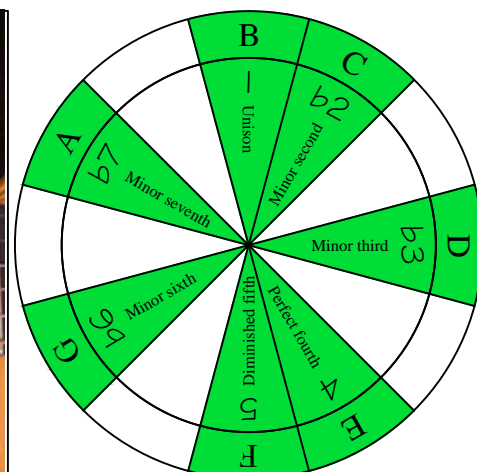

B
locrian mode
CAGED
octaves
(box shapes)

B locrian mode SEMITONOMETER

BOX SHAPE

www.cagedoctaves.com

Zon Brookes

4Dm2 - B locrian mode box shape

www.cagedoctaves.com/blogozon152.html

ENTIRE FINGERBOARD NOTE NAMES

ENTIRE FINGERBOARD INTERVALS