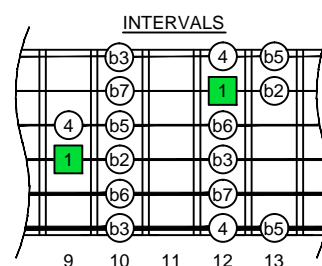

B
locrian mode
CAGED
octaves
(box shapes)

B locrian mode SEMITONOMETER

BOX SHAPE

www.cagedoctaves.com

Zon Brookes

4Dm2 - B locrian mode box shape

www.cagedoctaves.com/blogozon152.html

ENTIRE FINGERBOARD NOTE NAMES

ENTIRE FINGERBOARD INTERVALS