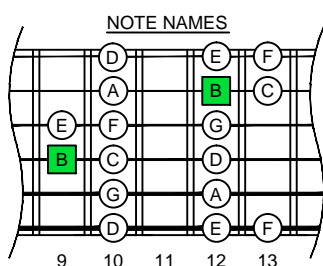

B
locrian mode
CAGED
octaves
(box shapes)

B locrian mode SEMITONOMETER

BOX SHAPE

www.cagedoctaves.com

Zon Brookes

4Dm2 - B locrian mode box shape

www.cagedoctaves.com/blogozon152.html

ENTIRE FINGERBOARD NOTE NAMES

ENTIRE FINGERBOARD INTERVALS