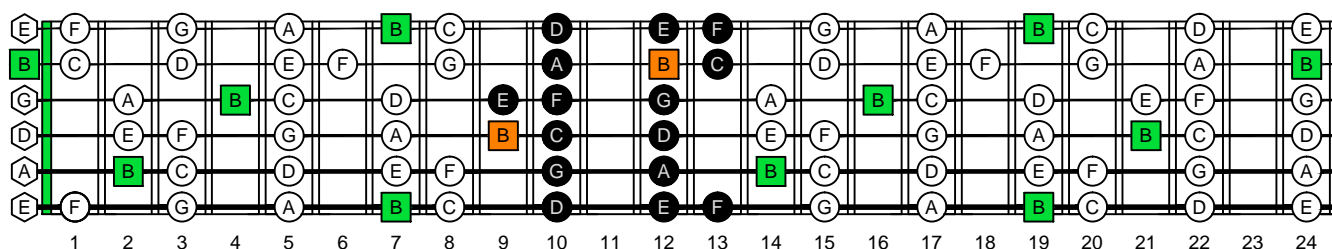

B
locrian mode
CAGED
octaves
(box shapes)

B locrian mode SEMITONOMETER

BOX SHAPE

www.cagedoctaves.com

Zon Brookes

4Dm2 - B locrian mode box shape

www.cagedoctaves.com/blogozon152.html

ENTIRE FINGERBOARD NOTE NAMES

ENTIRE FINGERBOARD INTERVALS