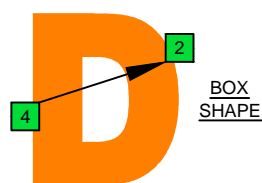

B
locrian mode
CAGED
octaves
(box shapes)

B locrian mode SEMITONOMETER

BOX SHAPE

www.cagedoctaves.com

Zon Brookes

4Dm2 - B locrian mode box shape

www.cagedoctaves.com/blogozon152.html

ENTIRE FINGERBOARD NOTE NAMES

ENTIRE FINGERBOARD INTERVALS