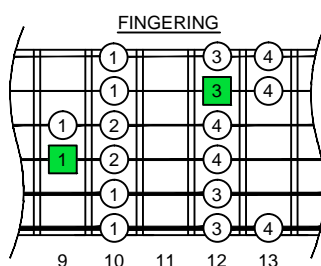

B
locrian mode
CAGED
octaves
(box shapes)

B locrian mode SEMITONOMETER

BOX SHAPE

www.cagedoctaves.com

Zon Brookes

4Dm2 - B locrian mode box shape

www.cagedoctaves.com/blogozon152.html

ENTIRE FINGERBOARD NOTE NAMES

ENTIRE FINGERBOARD INTERVALS