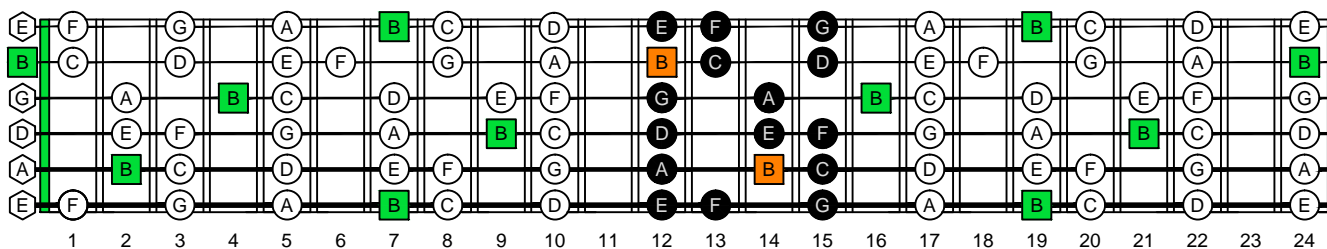

**B**  
locrian mode  
**CAGED**  
octaves  
(box shapes)

BOX  
SHAPE

www.cagedoctaves.com

Zon Brookes

5Cm2 at 12 - B locrian mode box shape

E-Gt  
TAB  
12 14 12-13-15 12-14-15 12-14 12-13-15 15-13-12 15-13-12 14-12 15-14-12 15-14-12 15-13-12 12

www.cagedoctaves.com/blogozon152.html

ENTIRE FINGERBOARD NOTE NAMES

ENTIRE FINGERBOARD INTERVALS