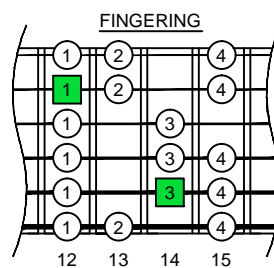

**B**  
locrian mode  
**CAGED**  
octaves  
(box shapes)

BOX  
SHAPE

www.cagedoctaves.com

Zon Brookes

5Cm2 at 12 - B locrian mode box shape

E-Gt  
TAB  
12 14 12-13-15 12-14-15 12-14 12-13-15 15-13-12 15-13-12 14-12 15-14-12 15-14-12 15-13-12 12

www.cagedoctaves.com/blogozon152.html

ENTIRE FINGERBOARD NOTE NAMES

ENTIRE FINGERBOARD INTERVALS