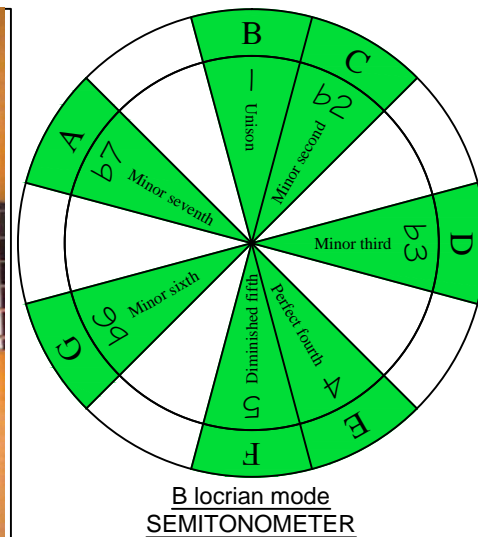

**B**  
locrian mode  
**CAGED**  
octaves  
(box shapes)

BOX  
SHAPE

www.cagedoctaves.com

Zon Brookes

5Cm2 at 12 - B locrian mode box shape

E-Gt  
TAB  
12 14 12-13-15 12-14-15 12-14 12-13-15 15-13-12 15-13-12 14-12 15-14-12 15-14-12 15-13-12 12

www.cagedoctaves.com/blogozon152.html

ENTIRE FINGERBOARD NOTE NAMES

ENTIRE FINGERBOARD INTERVALS