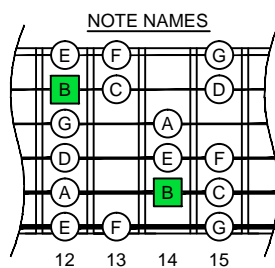

**B**  
locrian mode  
**CAGED**  
octaves  
(box shapes)

BOX  
SHAPE

www.cagedoctaves.com

Zon Brookes

5Cm2 at 12 - B locrian mode box shape

E-Gt  
TAB  
12 14 12-13-15 12-14-15 12-14 12-13-15 15-13-12 15-13-12 14-12 15-14-12 15-14-12 15-13-12 12