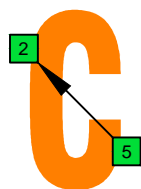

**B**  
locrian mode  
**CAGED**  
octaves  
(box shapes)

BOX  
SHAPE

www.cagedoctaves.com

Zon Brookes

5Cm2 at 12 - B locrian mode box shape

E-Gt  
TAB  
12 14 12-13-15 12-14-15 12-14 12-13-15 15-13-12 15-13-12 14-12 15-14-12 15-14-12 15-13-12 12