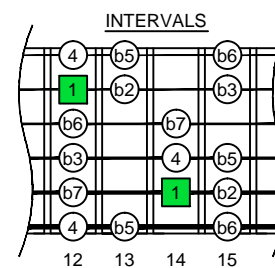

**B**  
locrian mode  
**CAGED**  
octaves  
(box shapes)

BOX  
SHAPE

www.cagedoctaves.com

Zon Brookes

5Cm2 at 12 - B locrian mode box shape

E-Gt  
TAB  
12 14 12-13-15 12-14-15 12-14 12-13-15 15-13-12 15-13-12 14-12 15-14-12 15-14-12 15-13-12 12