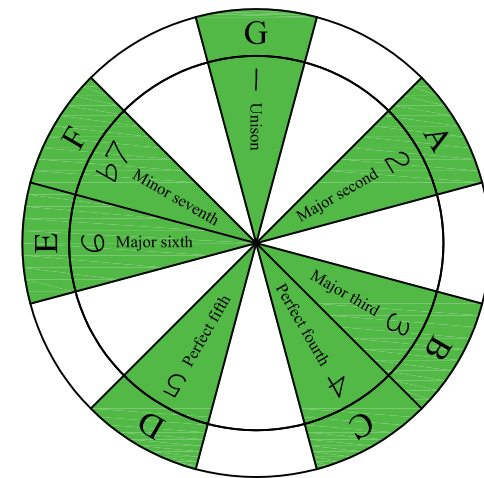

ENTIRE FINGERBOARD NOTE NAMES

ENTIRE FINGERBOARD INTERVALS

G
 mixolydian
 mode
GEDCA
 octaves
 (box shapes)

G mixolydian mode
SEMITONOMETER

NOTE NAMES	NOTE NAMES	NOTE NAMES	NOTE NAMES	NOTE NAMES	NOTE NAMES
FINGERING	FINGERING	FINGERING	FINGERING	FINGERING	FINGERING
INTERVALS	INTERVALS	INTERVALS	INTERVALS	INTERVALS	INTERVALS