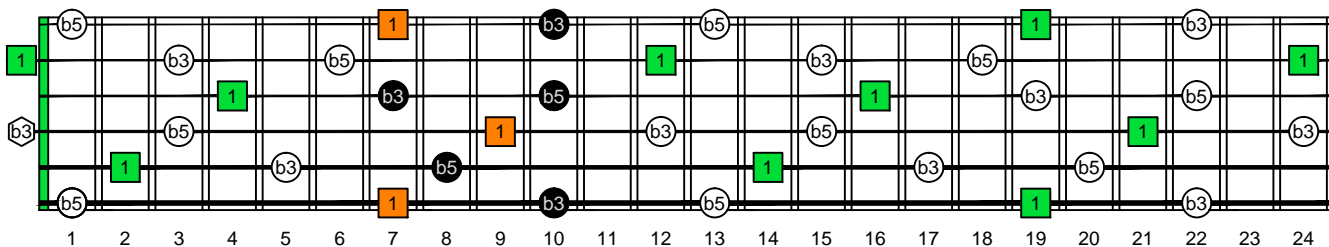

Bdim diminished arpeggio

CAGED
octaves
(box shapes)

B diminished arpeggio
SEMITONOMETER

www.cagedoctaves.com

Zon Brookes

6Em4Em1 - B diminished arpeggio box shape

www.cagedoctaves.com/blogozon153.html

ENTIRE FINGERBOARD NOTE NAMES

ENTIRE FINGERBOARD INTERVALS

C:\GUITAR STUFF\guitar C scale modes\b_diminished_arpeggio.dwg