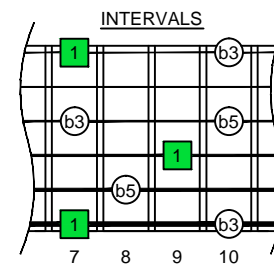

Bdim diminished arpeggio

CAGED
octaves
(box shapes)

B diminished arpeggio
SEMITONOMETER

www.cagedoctaves.com

Zon Brookes

6Em4Em1 - B diminished arpeggio box shape

www.cagedoctaves.com/blogozon153.html

ENTIRE FINGERBOARD NOTE NAMES

ENTIRE FINGERBOARD INTERVALS

C:\GUITAR STUFF\guitar C scale modes\b_diminished_arpeggio.dwg