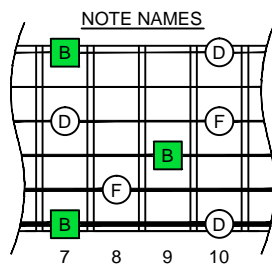

Bdim diminished arpeggio

CAGED
octaves
(box shapes)

B diminished arpeggio
SEMITONOMETER

www.cagedoctaves.com

Zon Brookes

6Em4Em1 - B diminished arpeggio box shape

www.cagedoctaves.com/blogozon153.html

ENTIRE FINGERBOARD NOTE NAMES

ENTIRE FINGERBOARD INTERVALS

C:\GUITAR STUFF\guitar C scale modes\b_diminished_arpeggio.dwg