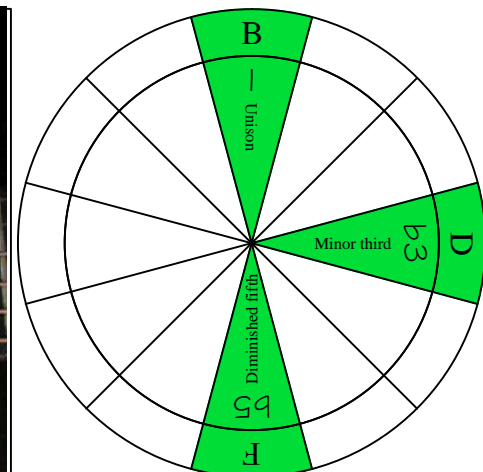

Bdim diminished arpeggio

CAGED
octaves
(box shapes)

B diminished arpeggio
SEMITONOMETER

www.cagedoctaves.com

Zon Brookes

6Em4Em1 - B diminished arpeggio box shape

www.cagedoctaves.com/blogozon153.html

ENTIRE FINGERBOARD NOTE NAMES

ENTIRE FINGERBOARD INTERVALS

C:\GUITAR STUFF\guitar C scale modes\b_diminished_arpeggio.dwg