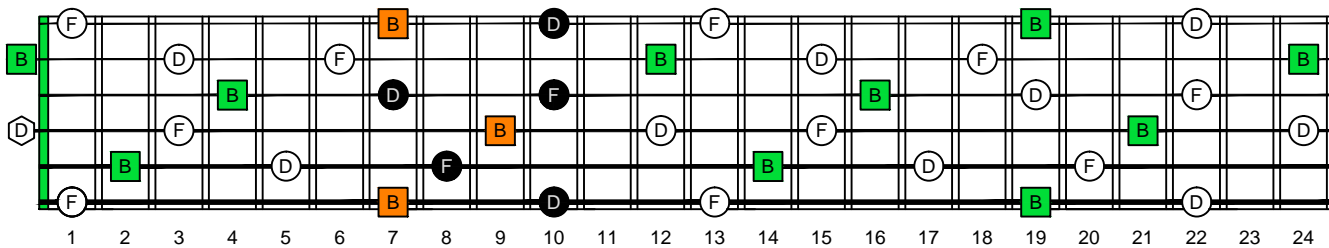

Bdim diminished arpeggio

CAGED
octaves
(box shapes)

B diminished arpeggio
SEMITONOMETER

www.cagedoctaves.com

Zon Brookes

6Em4Em1 - B diminished arpeggio box shape

www.cagedoctaves.com/blogozon153.html

ENTIRE FINGERBOARD NOTE NAMES

ENTIRE FINGERBOARD INTERVALS

C:\GUITAR STUFF\guitar C scale modes\b_diminished_arpeggio.dwg