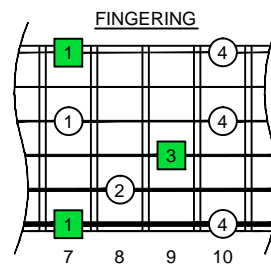

Bdim diminished arpeggio

CAGED
octaves
(box shapes)

B diminished arpeggio
SEMITONOMETER

www.cagedoctaves.com

Zon Brookes

6Em4Em1 - B diminished arpeggio box shape

www.cagedoctaves.com/blogozon153.html

ENTIRE FINGERBOARD NOTE NAMES

ENTIRE FINGERBOARD INTERVALS

C:\GUITAR STUFF\guitar C scale modes\b_diminished_arpeggio.dwg