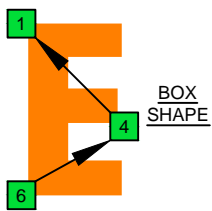

Bdim diminished arpeggio

CAGED
octaves
(box shapes)

B diminished arpeggio
SEMITONOMETER

www.cagedoctaves.com

Zon Brookes

6Em4Em1 - B diminished arpeggio box shape

www.cagedoctaves.com/blogozon153.html

ENTIRE FINGERBOARD NOTE NAMES

ENTIRE FINGERBOARD INTERVALS

C:\GUITAR STUFF\guitar C scale modes\b_diminished_arpeggio.dwg