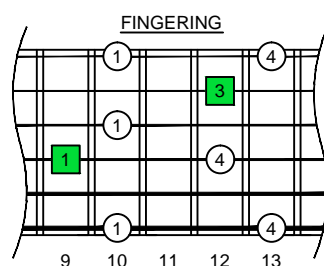

# Bdim diminished arpeggio

**CAGED**  
octaves  
(box shapes)

B diminished arpeggio  
SEMITONOMETER

C:\GUITAR STUFF\guitar C scale modes\b\_diminished\_arpeggio.dwg

BOX  
SHAPE

www.cagedoctaves.com

Zon Brookes

4Dm2 - B diminished arpeggio box shape

[www.cagedoctaves.com/blogozon153.html](http://www.cagedoctaves.com/blogozon153.html)