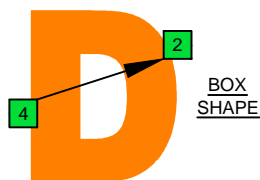

# Bdim diminished arpeggio

**CAGED**  
octaves  
(box shapes)

B diminished arpeggio  
SEMITONOMETER

C:\GUITAR STUFF\guitar C scale modes\b\_diminished\_arpeggio.dwg

BOX  
SHAPE

www.cagedoctaves.com

Zon Brookes