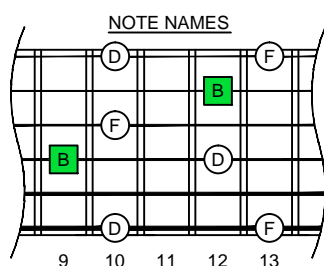

# Bdim diminished arpeggio

**CAGED**  
octaves  
(box shapes)

B diminished arpeggio  
SEMITONOMETER

C:\GUITAR STUFF\guitar C scale modes\b\_diminished\_arpeggio.dwg

BOX  
SHAPE

www.cagedoctaves.com

Zon Brookes