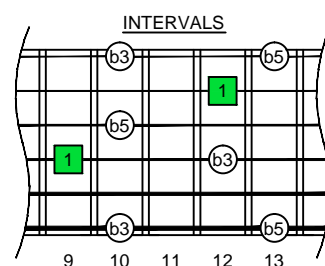

# Bdim diminished arpeggio

**CAGED**  
octaves  
(box shapes)

B diminished arpeggio  
SEMITONOMETER

C:\GUITAR STUFF\guitar C scale modes\b\_diminished\_arpeggio.dwg

BOX  
SHAPE

www.cagedoctaves.com

Zon Brookes

4Dm2 - B diminished arpeggio box shape

[www.cagedoctaves.com/blogozon153.html](http://www.cagedoctaves.com/blogozon153.html)