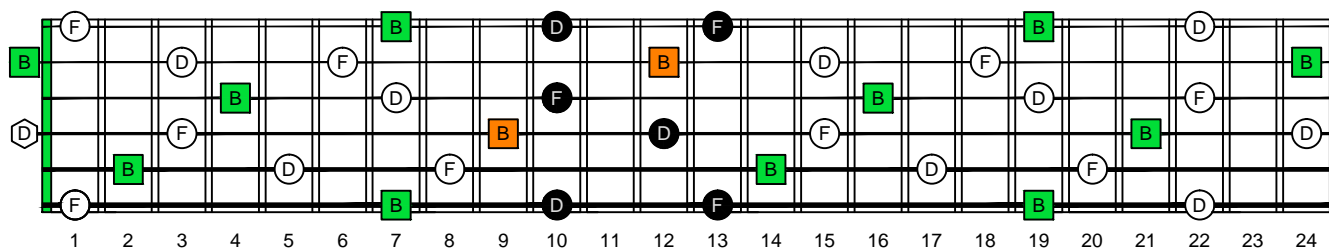

ENTIRE FINGERBOARD NOTE NAMES