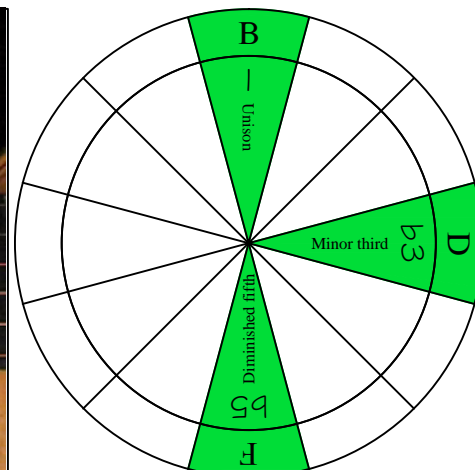

# Bdim diminished arpeggio

**CAGED**  
octaves  
(box shapes)

B diminished arpeggio  
SEMITONOMETER

C:\GUITAR STUFF\guitar C scale modes\b\_diminished\_arpeggio.dwg

BOX  
SHAPE

www.cagedoctaves.com

Zon Brookes