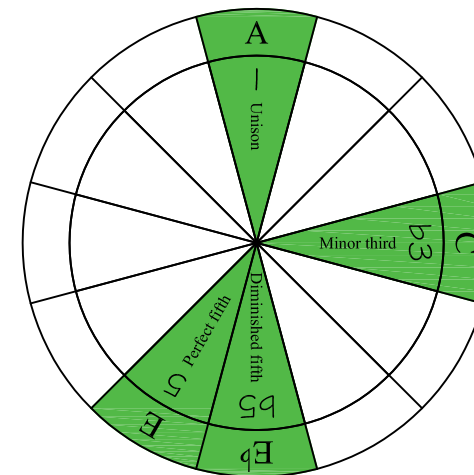

Am(dim) minor-diminished arpeggio octaves (box shapes)

A minor-diminished arpeggio
SEMITONOMETER