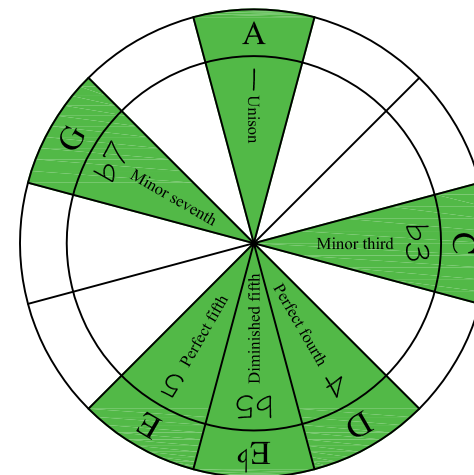

ENTIRE FINGERBOARD OCTAVE SHAPES

ENTIRE FINGERBOARD NOTE NAMES

ENTIRE FINGERBOARD INTERVALS

A
blues scale

octaves
(box shapes)

A minor blues scale
SEMITONOMETER

BOX SHAPE

BOX SHAPE

BOX SHAPE

BOX SHAPE

BOX SHAPE

BOX SHAPE

NOTE NAMES

NOTE NAMES

NOTE NAMES

NOTE NAMES