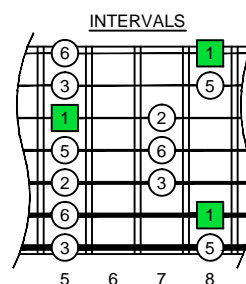

**C**  
pentatonic  
major scale  
**octaves**  
(box shapes)

C pentatonic major scale  
SEMITONOMETER

BOX  
SHAPE

[www.cagedoctaves.com](http://www.cagedoctaves.com)

Zon Brookes

6Z3Z1- C pentatonic major scale box shape