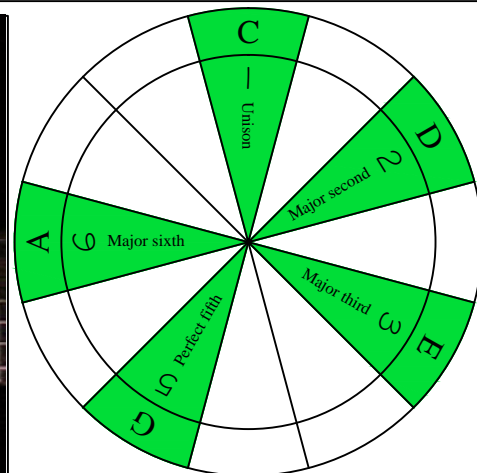

**C**  
pentatonic  
major scale  
**octaves**  
(box shapes)

C pentatonic major scale  
SEMITONOMETER

BOX  
SHAPE

[www.cagedoctaves.com](http://www.cagedoctaves.com)

Zon Brookes

6Z3Z1- C pentatonic major scale box shape