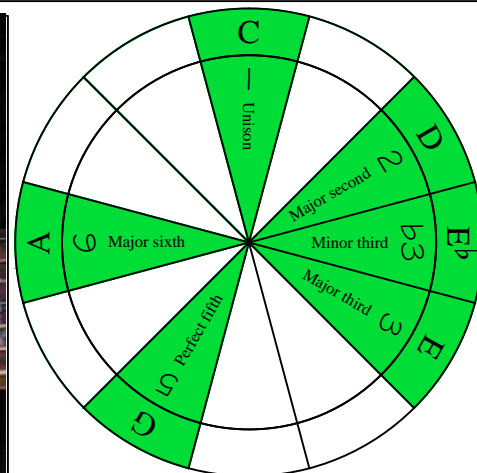

C major blues scale

7Z5Z2 octaves (box shapes)

C major blues scale SEMITONOMETER

www.cagedoctaves.com

Zon Brookes
7Z5Z2 - C major blues scale box shape

www.cagedoctaves.com/blogzon167.html