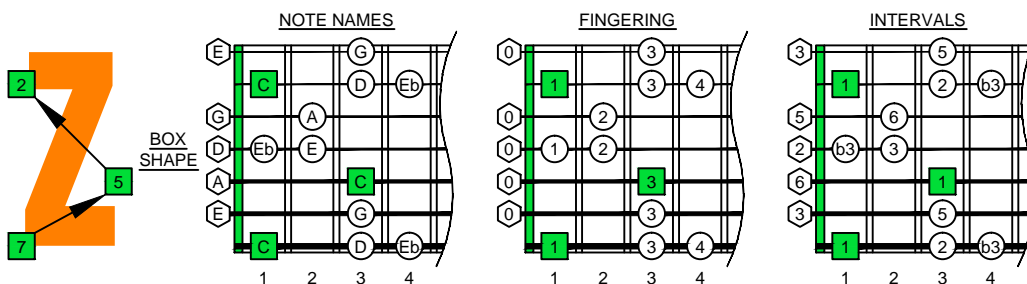

C major blues scale

7Z5Z2 octaves (box shapes)

C major blues scale SEMITONOMETER

www.cagedoctaves.com

Zon Brookes
7Z5Z2 - C major blues scale box shape

www.cagedoctaves.com/blogzon167.html