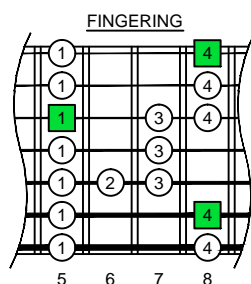

C major blues scale
octaves (box shapes)

C major blues scale SEMITONOMETER

BOX SHAPE

www.cagedoctaves.com

Zon Brookes

6Z3Z1 - C major blues scale box shape

www.cagedoctaves.com/blogozon167.html

ENTIRE FINGERBOARD INTERVALS