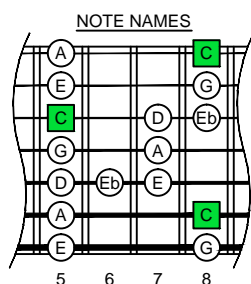

C major blues scale
octaves (box shapes)

C major blues scale SEMITONOMETER

BOX SHAPE

www.cagedoctaves.com

Zon Brookes

6Z3Z1 - C major blues scale box shape

www.cagedoctaves.com/blogozon167.html

ENTIRE FINGERBOARD INTERVALS