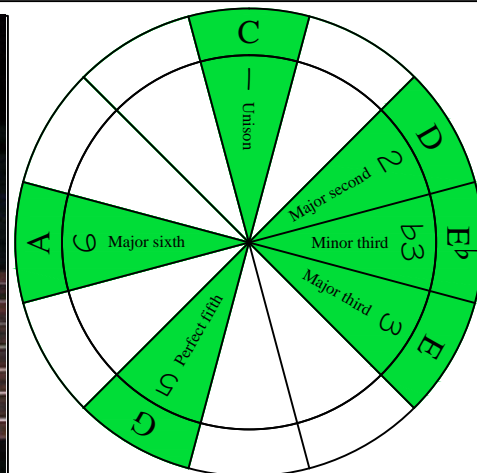

C major blues scale
octaves (box shapes)

C major blues scale SEMITONOMETER

BOX SHAPE

www.cagedoctaves.com

Zon Brookes

6Z3Z1 - C major blues scale box shape

www.cagedoctaves.com/blogozon167.html

ENTIRE FINGERBOARD INTERVALS