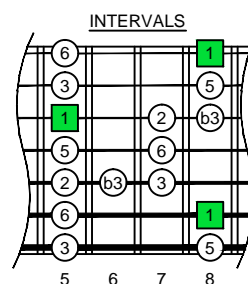

C major blues scale
octaves (box shapes)

C major blues scale SEMITONOMETER

BOX SHAPE

www.cagedoctaves.com

Zon Brookes

6Z3Z1 - C major blues scale box shape

www.cagedoctaves.com/blogozon167.html

ENTIRE FINGERBOARD INTERVALS