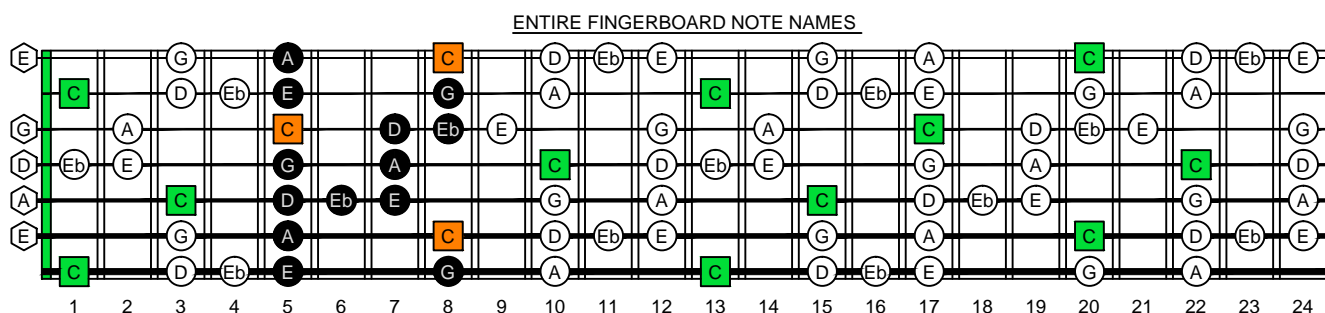

C major blues scale
octaves (box shapes)

C major blues scale SEMITONOMETER

BOX SHAPE

www.cagedoctaves.com

Zon Brookes

6Z3Z1 - C major blues scale box shape

www.cagedoctaves.com/blogozon167.html

ENTIRE FINGERBOARD INTERVALS