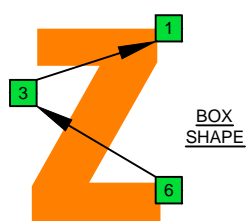

C major blues scale
octaves (box shapes)

C major blues scale SEMITONOMETER

BOX SHAPE

www.cagedoctaves.com

Zon Brookes

6Z3Z1 - C major blues scale box shape

www.cagedoctaves.com/blogozon167.html

ENTIRE FINGERBOARD INTERVALS