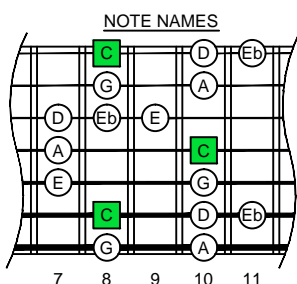

C major blues scale
octaves (box shapes)

C major blues scale SEMITONOMETER

BOX SHAPE

www.cagedoctaves.com

Zon Brookes

6Z4Z1 - C major blues scale box shape

www.cagedoctaves.com/blogzon167.html