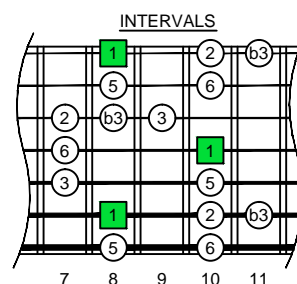

C major blues scale
octaves (box shapes)

C major blues scale SEMITONOMETER

BOX SHAPE

www.cagedoctaves.com

Zon Brookes

6Z4Z1 - C major blues scale box shape

www.cagedoctaves.com/blogzon167.html