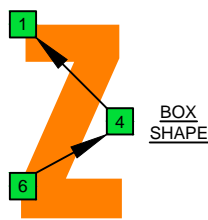

C major blues scale
octaves (box shapes)

C major blues scale SEMITONOMETER

BOX SHAPE

www.cagedoctaves.com

Zon Brookes

6Z4Z1 - C major blues scale box shape

www.cagedoctaves.com/blogzon167.html