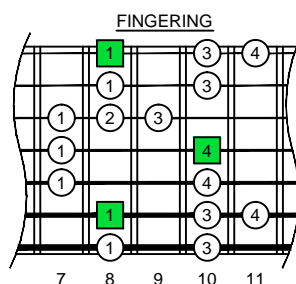

C major blues scale
octaves (box shapes)

C major blues scale SEMITONOMETER

BOX SHAPE

www.cagedoctaves.com

Zon Brookes

6Z4Z1 - C major blues scale box shape

www.cagedoctaves.com/blogzon167.html