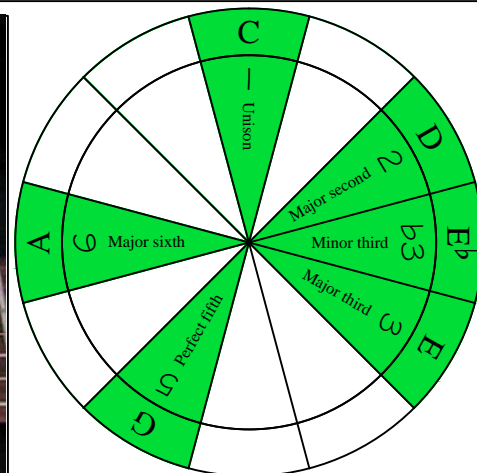

C major blues scale
octaves (box shapes)

C major blues scale SEMITONOMETER

BOX SHAPE

www.cagedoctaves.com

Zon Brookes

6Z4Z1 - C major blues scale box shape

www.cagedoctaves.com/blogzon167.html