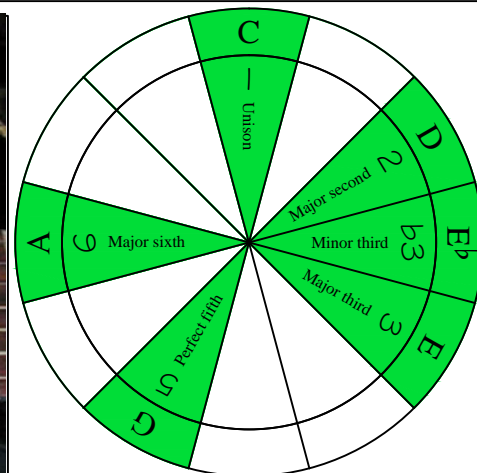

C major blues scale
octaves (box shapes)

C major blues scale SEMITONOMETER

BOX SHAPE

NOTE NAMES

FINGERING

INTERVALS

www.cagedoctaves.com

Zon Brookes

7Z4Z2 - C major blues scale box shape

www.cagedoctaves.com/blogozon167.html

ENTIRE FINGERBOARD NOTE NAMES

ENTIRE FINGERBOARD INTERVALS