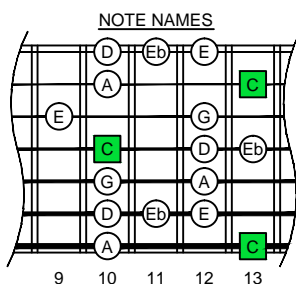

C major blues scale
octaves (box shapes)

C major blues scale SEMITONOMETER

BOX SHAPE

NOTE NAMES

FINGERING

INTERVALS

www.cagedoctaves.com

Zon Brookes

7Z4Z2 - C major blues scale box shape

www.cagedoctaves.com/blogozon167.html

ENTIRE FINGERBOARD NOTE NAMES

ENTIRE FINGERBOARD INTERVALS