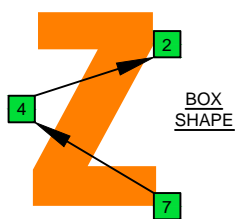

C major blues scale
octaves (box shapes)

C major blues scale SEMITONOMETER

BOX SHAPE

NOTE NAMES

FINGERING

INTERVALS

www.cagedoctaves.com

Zon Brookes

7Z4Z2 - C major blues scale box shape

www.cagedoctaves.com/blogozon167.html

ENTIRE FINGERBOARD NOTE NAMES

ENTIRE FINGERBOARD INTERVALS