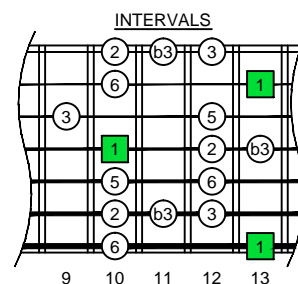

C major blues scale
octaves (box shapes)

C major blues scale SEMITONOMETER

BOX SHAPE

NOTE NAMES

FINGERING

INTERVALS

www.cagedoctaves.com

Zon Brookes

7Z4Z2 - C major blues scale box shape

www.cagedoctaves.com/blogozon167.html

ENTIRE FINGERBOARD NOTE NAMES

ENTIRE FINGERBOARD INTERVALS