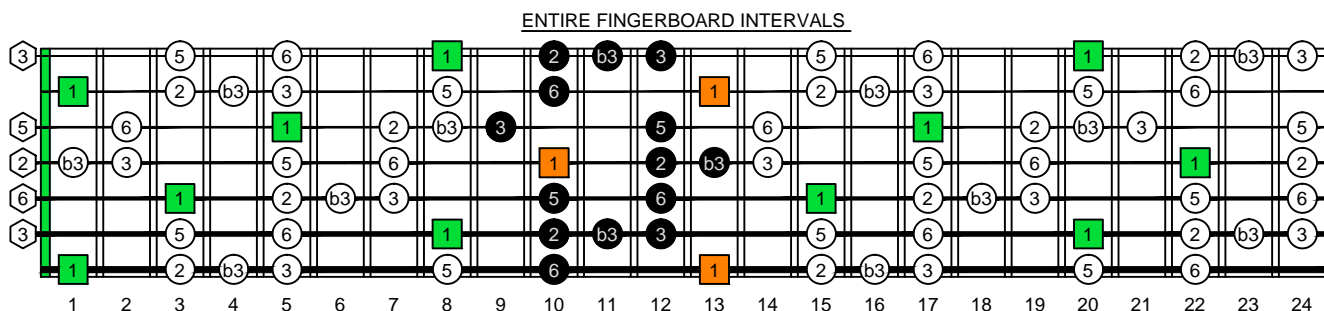

C major blues scale
octaves (box shapes)

C major blues scale SEMITONOMETER

BOX SHAPE

NOTE NAMES

FINGERING

INTERVALS

www.cagedoctaves.com

Zon Brookes

7Z4Z2 - C major blues scale box shape

www.cagedoctaves.com/blogozon167.html

ENTIRE FINGERBOARD NOTE NAMES

ENTIRE FINGERBOARD INTERVALS