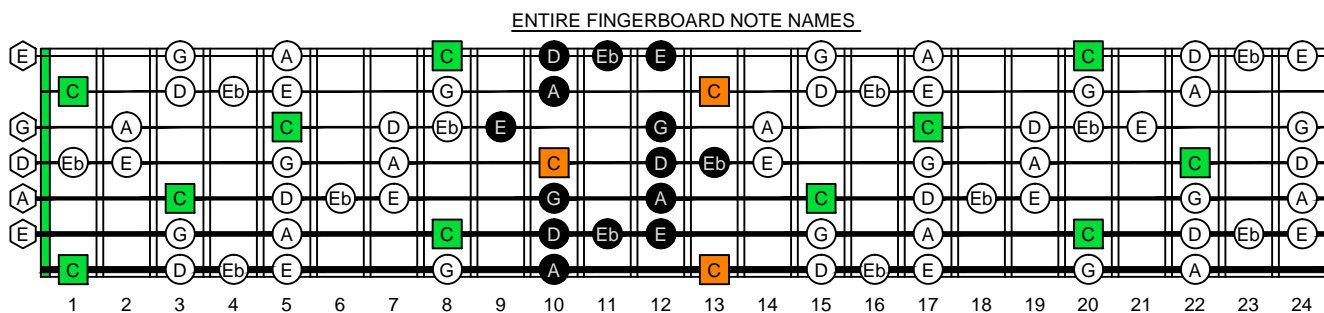

C major blues scale
octaves (box shapes)

C major blues scale SEMITONOMETER

BOX SHAPE

NOTE NAMES

FINGERING

INTERVALS

www.cagedoctaves.com

Zon Brookes

7Z4Z2 - C major blues scale box shape

www.cagedoctaves.com/blogozon167.html

ENTIRE FINGERBOARD NOTE NAMES

ENTIRE FINGERBOARD INTERVALS