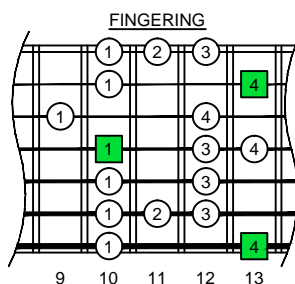

C major blues scale
octaves (box shapes)

C major blues scale SEMITONOMETER

BOX SHAPE

NOTE NAMES

FINGERING

INTERVALS

www.cagedoctaves.com

Zon Brookes

7Z4Z2 - C major blues scale box shape

www.cagedoctaves.com/blogozon167.html

ENTIRE FINGERBOARD NOTE NAMES

ENTIRE FINGERBOARD INTERVALS