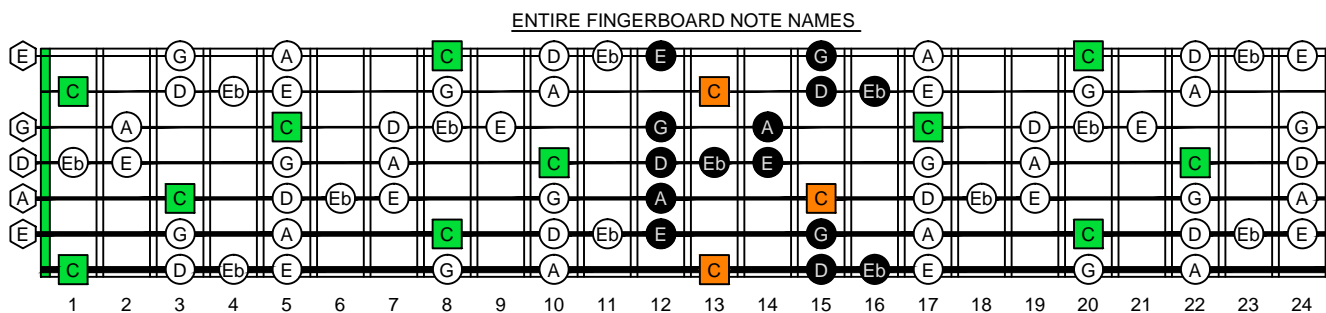

C major blues scale
octaves (box shapes)

C major blues scale SEMITONOMETER

BOX SHAPE

NOTE NAMES

FINGERING

INTERVALS

www.cagedoctaves.com

Zon Brookes

7Z5Z2 at 12 - C major blues scale box shape

www.cagedoctaves.com/blogozon167.html

ENTIRE FINGERBOARD NOTE NAMES

ENTIRE FINGERBOARD INTERVALS