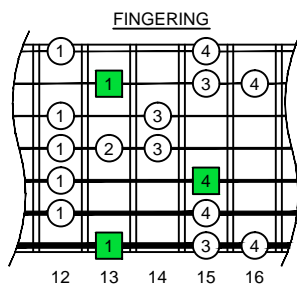

C major blues scale
octaves (box shapes)

C major blues scale SEMITONOMETER

BOX SHAPE

NOTE NAMES

FINGERING

INTERVALS

www.cagedoctaves.com

Zon Brookes

7Z5Z2 at 12 - C major blues scale box shape

www.cagedoctaves.com/blogozon167.html

ENTIRE FINGERBOARD NOTE NAMES

ENTIRE FINGERBOARD INTERVALS