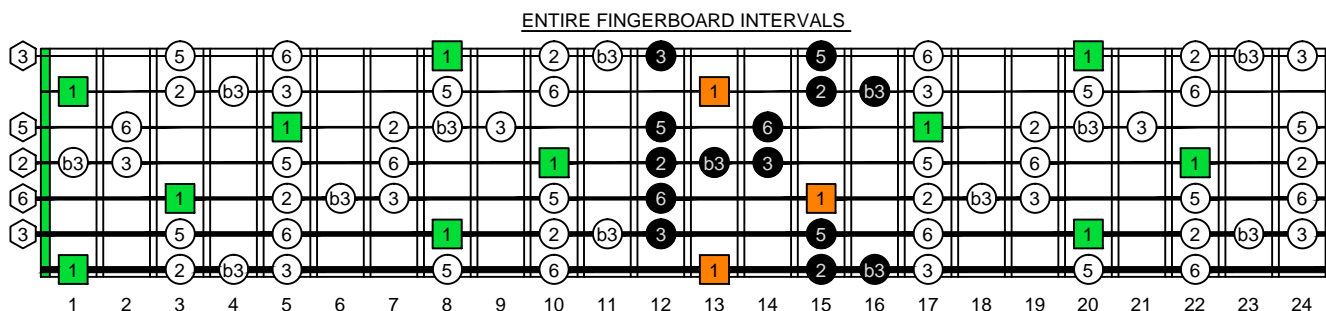

C major blues scale
octaves (box shapes)

C major blues scale SEMITONOMETER

BOX SHAPE

NOTE NAMES

FINGERING

INTERVALS

www.cagedoctaves.com

Zon Brookes

7Z5Z2 at 12 - C major blues scale box shape

www.cagedoctaves.com/blogozon167.html

ENTIRE FINGERBOARD NOTE NAMES

ENTIRE FINGERBOARD INTERVALS