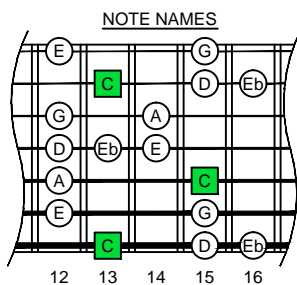

C major blues scale
octaves (box shapes)

C major blues scale SEMITONOMETER

BOX SHAPE

NOTE NAMES

FINGERING

INTERVALS

www.cagedoctaves.com

Zon Brookes

7Z5Z2 at 12 - C major blues scale box shape

www.cagedoctaves.com/blogozon167.html

ENTIRE FINGERBOARD NOTE NAMES

ENTIRE FINGERBOARD INTERVALS