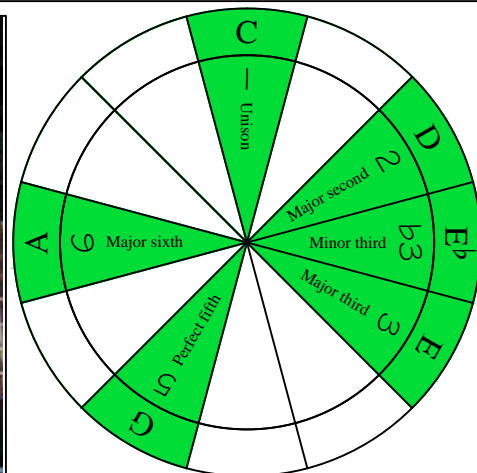

C major blues scale
octaves (box shapes)

C major blues scale SEMITONOMETER

BOX SHAPE

NOTE NAMES

FINGERING

INTERVALS

www.cagedoctaves.com

Zon Brookes

7Z5Z2 at 12 - C major blues scale box shape

www.cagedoctaves.com/blogozon167.html

ENTIRE FINGERBOARD NOTE NAMES

ENTIRE FINGERBOARD INTERVALS