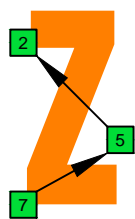

C major blues scale
octaves (box shapes)

C major blues scale SEMITONOMETER

BOX SHAPE

NOTE NAMES

FINGERING

INTERVALS

www.cagedoctaves.com

Zon Brookes

7Z5Z2 at 12 - C major blues scale box shape

www.cagedoctaves.com/blogozon167.html

ENTIRE FINGERBOARD NOTE NAMES

ENTIRE FINGERBOARD INTERVALS