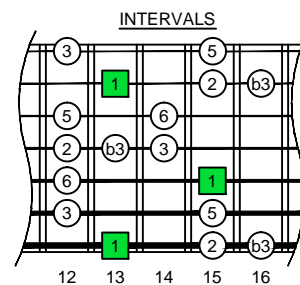

C major blues scale
octaves (box shapes)

C major blues scale SEMITONOMETER

BOX SHAPE

NOTE NAMES

FINGERING

INTERVALS

www.cagedoctaves.com

Zon Brookes

7Z5Z2 at 12 - C major blues scale box shape

www.cagedoctaves.com/blogozon167.html

ENTIRE FINGERBOARD NOTE NAMES

ENTIRE FINGERBOARD INTERVALS