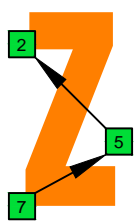

A blues scale octaves (box shapes)

A minor blues scale SEMITONOMETER

BOX SHAPE

www.cagedoctaves.com

Zon Brookes

7Zm5Zm2 - A minor blues scale box shape

Musical notation including a treble clef staff with a blues scale melody and a corresponding guitar TAB staff with fret numbers.