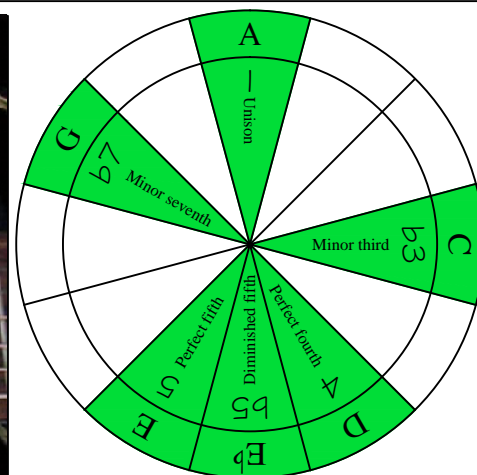

A blues scale octaves (box shapes)

A minor blues scale SEMITONOMETER

BOX SHAPE

www.cagedoctaves.com

Zon Brookes

7Zm5Zm2 - A minor blues scale box shape

Musical notation including a treble clef staff with a blues scale melody and a corresponding guitar TAB staff with fret numbers.