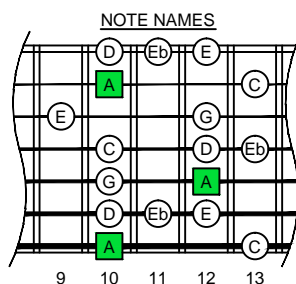

A blues scale octaves (box shapes)

A minor blues scale SEMITONOMETER

BOX SHAPE

www.cagedoctaves.com

Zon Brookes

7Zm5Zm2 - A minor blues scale box shape

Musical notation including a treble clef staff with a blues scale melody and a corresponding guitar TAB staff with fret numbers.