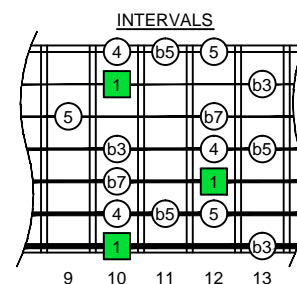

A blues scale octaves (box shapes)

A minor blues scale SEMITONOMETER

BOX SHAPE

www.cagedoctaves.com

Zon Brookes

7Zm5Zm2 - A minor blues scale box shape

Musical notation including a treble clef staff with a blues scale melody and a corresponding guitar TAB staff with fret numbers.