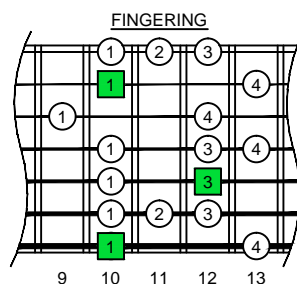

A blues scale octaves (box shapes)

A minor blues scale SEMITONOMETER

BOX SHAPE

www.cagedoctaves.com

Zon Brookes

7Zm5Zm2 - A minor blues scale box shape

Musical notation including a treble clef staff with a blues scale melody and a corresponding guitar TAB staff with fret numbers.